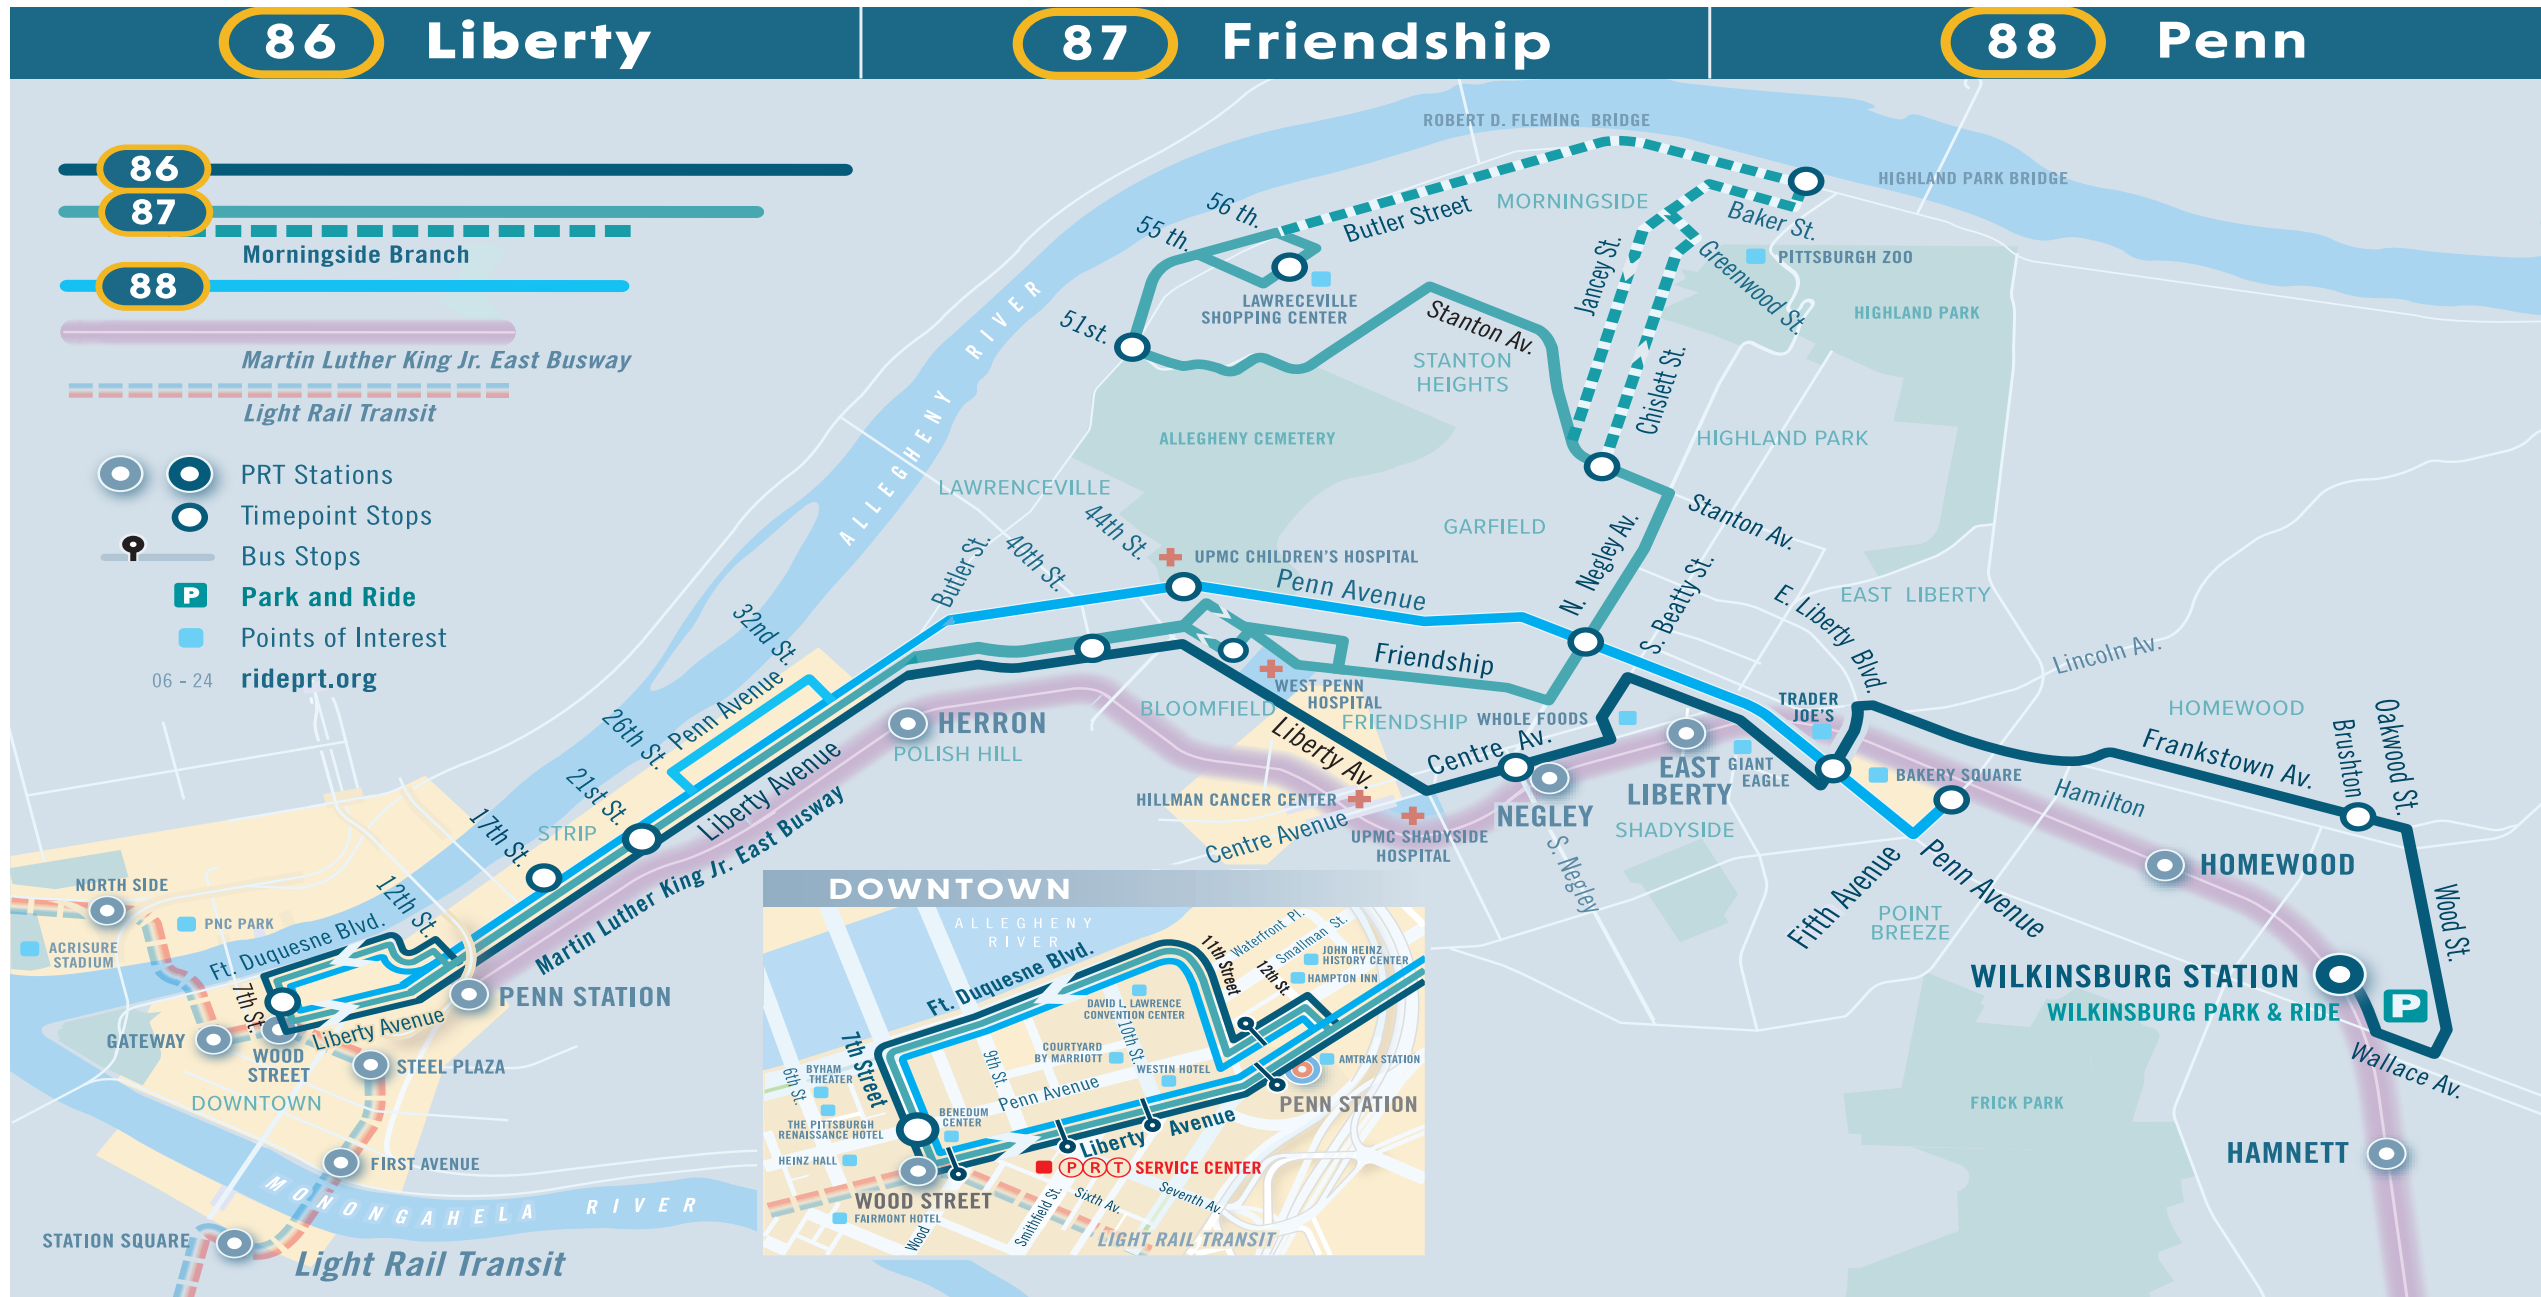

S = Friendship via Stanton Heights M = Friendship via Morningside

SATURDAY SERVICE									
To Downtown Pittsburgh					To Lawrenceville Shopping Center				
Lawrenceville Shopping Center (at the shelter)	Stanton Heights Stanton Ave opp. Hawthorne St	Highland Park Stanton Ave at Chislett St	East Liberty S Negley Ave past Penn Ave	Bloomfield Ella St at Liberty Ave	Strip District Liberty Ave at 21st St	Downtown 7th St at Penn Ave	Downtown 7th St at Penn Ave	Lawrenceville Shopping Center (at the shelter)	Downtown 7th St at Penn Ave
5:46	5:53	5:56	6:00	6:07	6:13	6:20	.....	6:20	.....
6:31	6:38	6:41	6:45	6:53	6:59	7:05	.....	7:05	.....
7:16	7:23	7:26	7:30	7:38	7:44	7:50	.....	7:50	.....
8:01	8:08	8:11	8:16	8:23	8:29	8:35	.....	8:35	.....
8:44	8:52	8:54	8:59	9:07	9:13	9:20	.....	9:20	.....
9:28	9:36	9:38	9:43	9:51	9:57	10:05	.....	10:05	.....
10:13	10:21	10:23	10:28	10:36	10:42	10:50	.....	10:50	.....
10:57	11:05	11:08	11:13	11:21	11:28	11:35	.....	11:35	.....
11:42	11:50	11:53	11:58	12:06	12:13	12:20	.....	12:20	.....
12:26	12:35	12:37	12:42	12:50	12:58	1:05	.....	1:05	.....
1:12	1:20	1:23	1:27	1:36	1:43	1:50	.....	1:50	.....
1:57	2:05	2:08	2:12	2:21	2:28	2:35	.....	2:35	.....
2:42	2:51	2:53	2:58	3:06	3:13	3:20	.....	3:20	.....
3:27	3:36	3:38	3:43	3:51	3:58	4:05	.....	4:05	.....
4:12	4:21	4:23	4:28	4:36	4:43	4:50	.....	4:50	.....
4:57	5:06	5:08	5:13	5:21	5:28	5:35	.....	5:35	.....
5:43	5:52	5:54	5:58	6:07	6:14	6:20	.....	6:20	.....
6:29	6:37	6:40	6:44	6:52	6:59	7:05	.....	7:05	.....
7:14	7:22	7:25	7:29	7:37	7:44	7:50	.....	7:50	.....
8:00	8:08	8:11	8:15	8:22	8:30	8:35	.....	8:35	.....
8:47	8:55	8:57	9:01	9:08	9:14	9:20	.....	9:20	.....
9:32	9:40	9:42	9:46	9:53	9:59	10:05	.....	10:05	.....

SUNDAY AND HOLIDAY SERVICE									
To Downtown Pittsburgh					To Lawrenceville Shopping Center				
Lawrenceville Shopping Center (at the shelter)	Stanton Heights Stanton Ave opp. Hawthorne St	Highland Park Stanton Ave at Chislett St	East Liberty S Negley Ave past Penn Ave	Bloomfield Ella St at Liberty Ave	Strip District Liberty Ave at 21st St	Downtown 7th St at Penn Ave	Downtown 7th St at Penn Ave	Lawrenceville Shopping Center (at the shelter)	Downtown 7th St at Penn Ave
7:16	7:24	7:26	7:30	7:39	7:45	7:50	.....	7:50	.....
8:46	8:53	8:56	9:00	9:08	9:14	9:20	.....	9:20	.....
10:14	10:21	10:24	10:29	10:36	10:43	10:50	.....	10:50	.....
11:43	11:51	11:54	11:58	12:06	12:13	12:20	.....	12:20	.....
1:13	1:21	1:24	1:28	1:36	1:43	1:50	.....	1:50	.....
2:44	2:52	2:54	3:00	3:07	3:14	3:20	.....	3:20	.....
4:15	4:23	4:25	4:30	4:36	4:44	4:50	.....	4:50	.....
5:45	5:53	5:55	5:59	6:07	6:13	6:20	.....	6:20	.....
7:15	7:23	7:25	7:29	7:37	7:43	7:50	.....	7:50	.....

Pittsburgh Regional Transit (PRT) hereby gives public notice of its policy to assure full compliance with Title VI of the Civil Rights Act of 1964. PRT is committed to ensuring that no person is excluded from participation in, or denied the benefits of its services on the basis of race, color or national origin as protected by Title VI of the Civil Rights Act of 1964, as amended.