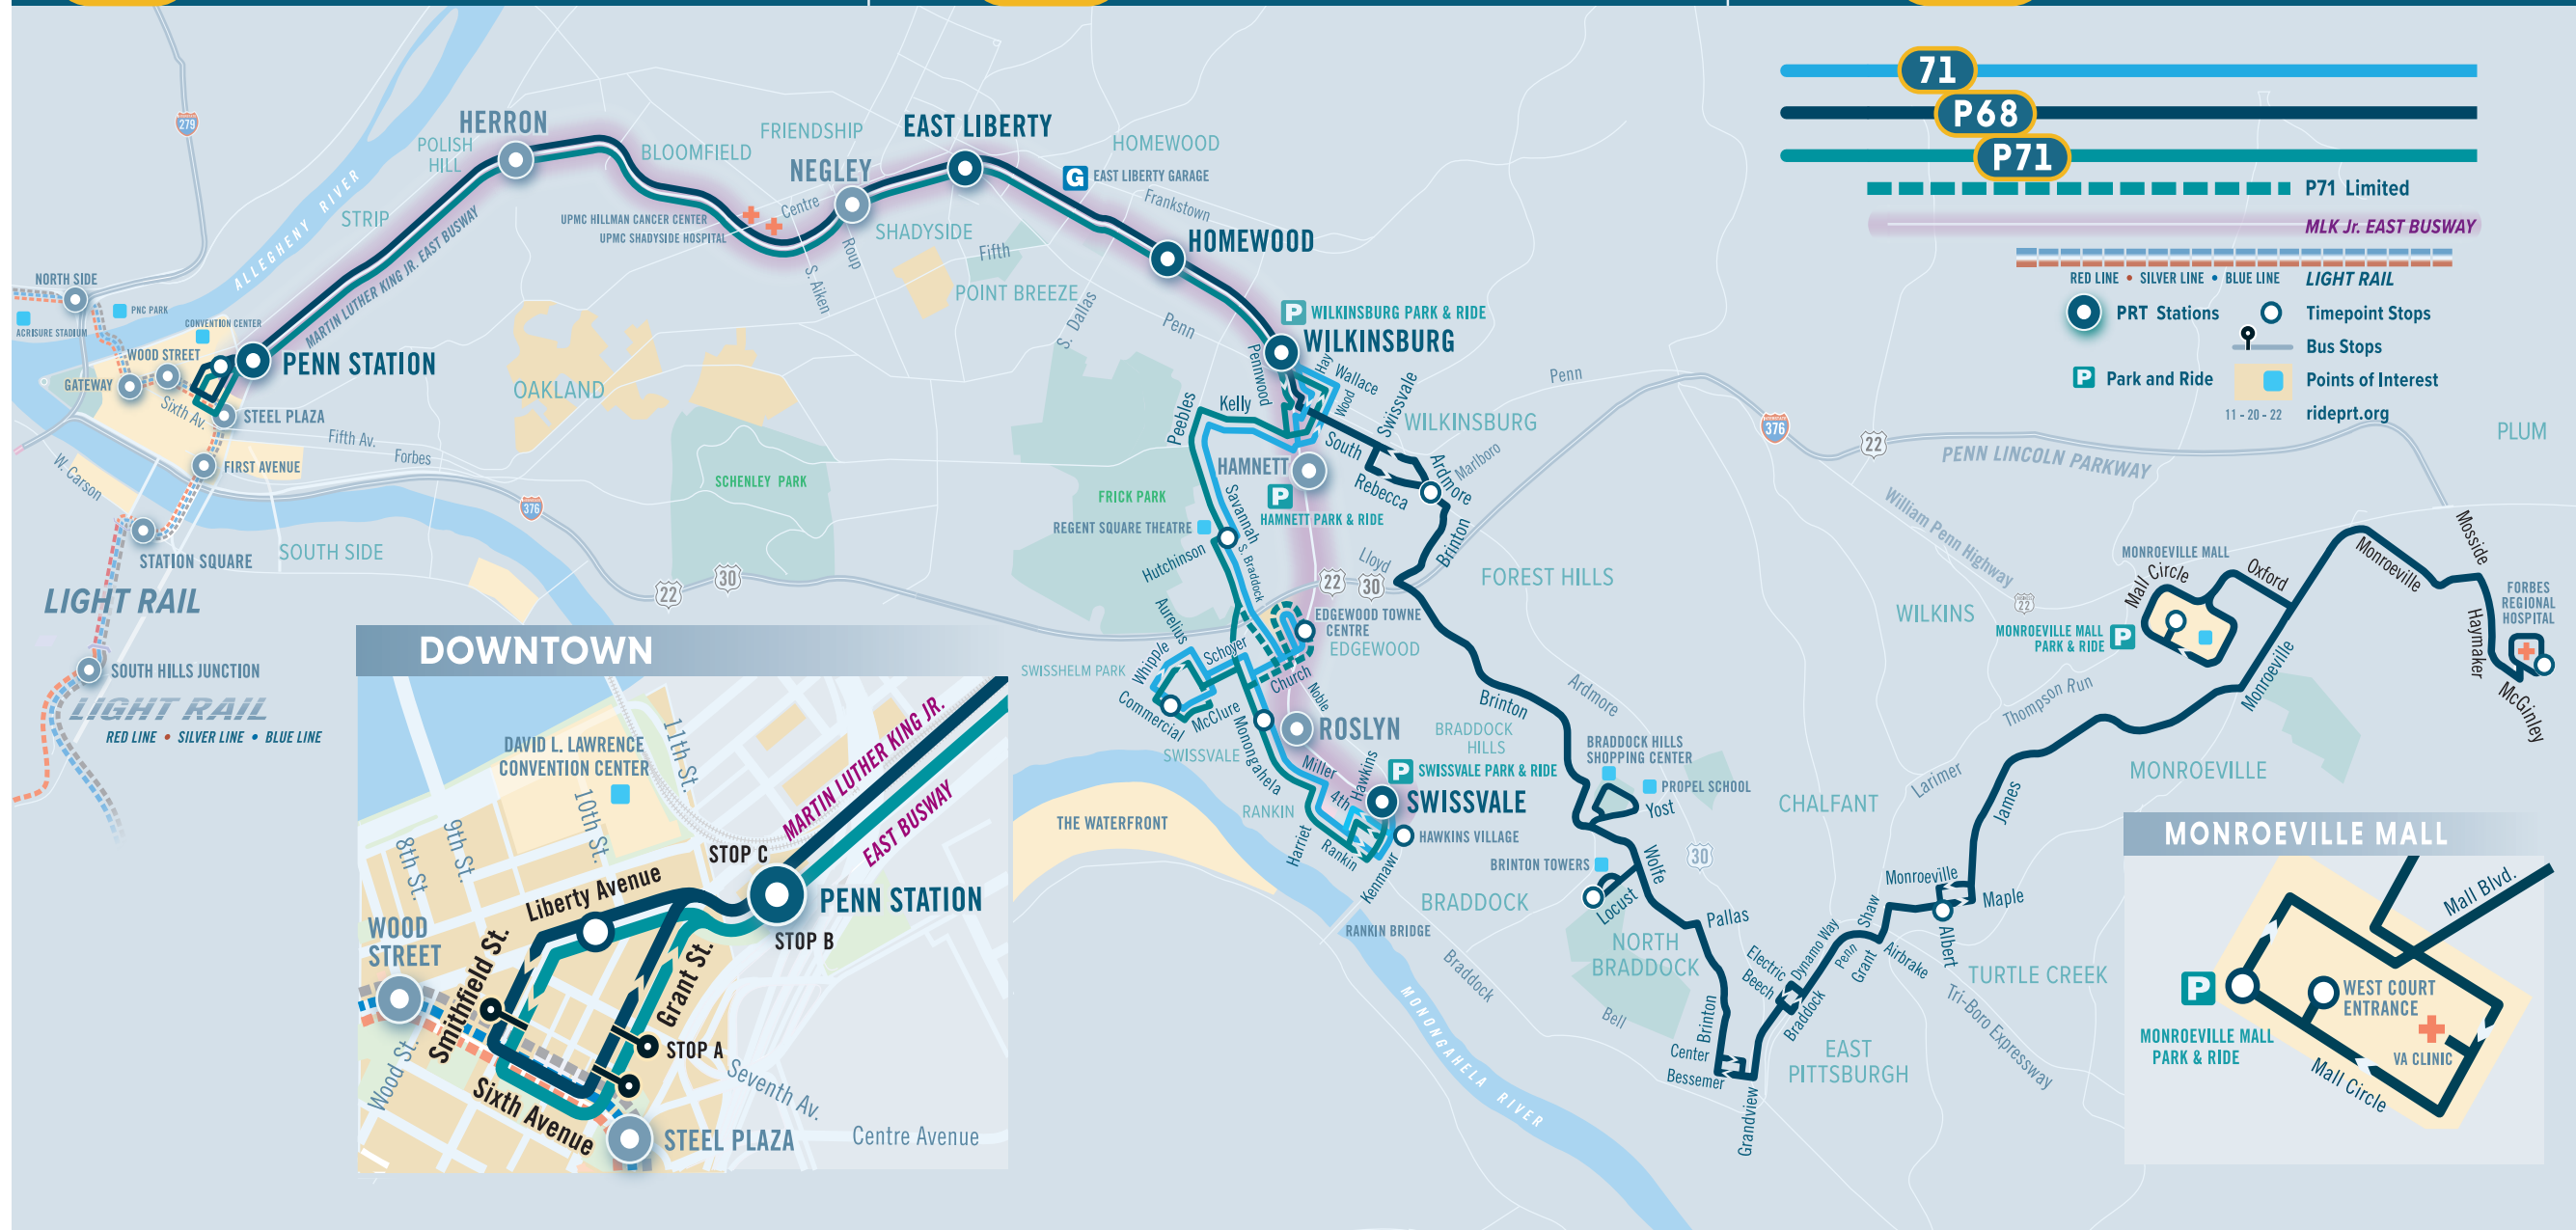

71 Edgewood Towne Center

P68 Braddock Hills Flyer

P71 Swissvale Flyer

Pittsburgh Regional Transit (PRT) hereby gives public notice of its policy to assure full compliance with Title VI of the Civil Rights Act of 1964. PRT is committed to ensuring that no person is excluded from participation in, or denied the benefits of its services on the basis of race, color or national origin as protected by Title VI of the Civil Rights Act of 1964, as amended.

No person or group of persons shall be discriminated against with regard to the routing, scheduling or quality of transportation service furnished by PRT on the basis of race, color or national origin. Frequency of service, age and quality of vehicles assigned to routes, quality of stations serving different routes and location of routes may not be determined on the basis of race, color or national origin.

Any person who believes that they have, individually, or as a member of any specific class of persons, been subjected to discrimination on the basis of race, color or national origin may file a complaint with PRT. A complaint must be filed within 180 days after the date of the alleged discrimination.

Any person who requires additional information concerning this notice or believes that they have been subjected to discrimination and would like to file a complaint should provide written notice to the PRT Customer Service Department at either the address or website listed below:

Customer Service Department
Pittsburgh Regional Transit
345 Sixth Avenue, 3rd Floor
Pittsburgh, PA 15222-2527
www.RidePRT.org

FARE INFORMATION

Your fare will get you farther. Instead of $2.75 per trip with a ConnectCard, transfers have been eliminated and your fare will include **FREE** transfers for up to three hours.

Single trip cash fare	$2.75
NEW: 3-Hour Pass	$2.75
1-Day Pass	$7.00
7-Day Pass	$25.00
7-Day Reduced Fare Pass	$12.50
31-Day Pass	$97.50
31-Day Reduced Fare Pass	$48.75
1-Year Pass	$1,072.50

All passes – with the exception of the 3-hour pass and 1-day pass – will remain active from first use until the end of the service day they are set to expire.

LIGHT RAIL FREE FARE ZONE

Ride for **FREE** anytime from First Avenue Station to Allegheny Station.

SPECIAL FARES

Children ages 6-11 pay half the full ConnectCard fare with a Kid's ConnectCard. Cash half fare is **$1.35**.

Children 5 and under ride **FREE** when accompanied by a fare-paying adult.

Individuals with disabilities pay half the full ConnectCard fare with a Pittsburgh Regional Transit Reduced Fare ConnectCard. Cash half fare is **$1.35**.

Seniors ride **FREE** with a Pittsburgh Regional Transit Senior Citizen ConnectCard or when displaying a state-issued senior citizen transit pass.

For Reduced Fare, Senior ConnectCard or Kid's ConnectCard eligibility, please visit: www.ridePRT.org/discounts or call Pittsburgh Regional Transit **Customer Service** at **412.442.2000**.

Translation?

¿Traducción? 需要翻譯?
ترجمة Traduzione? अनुवाद