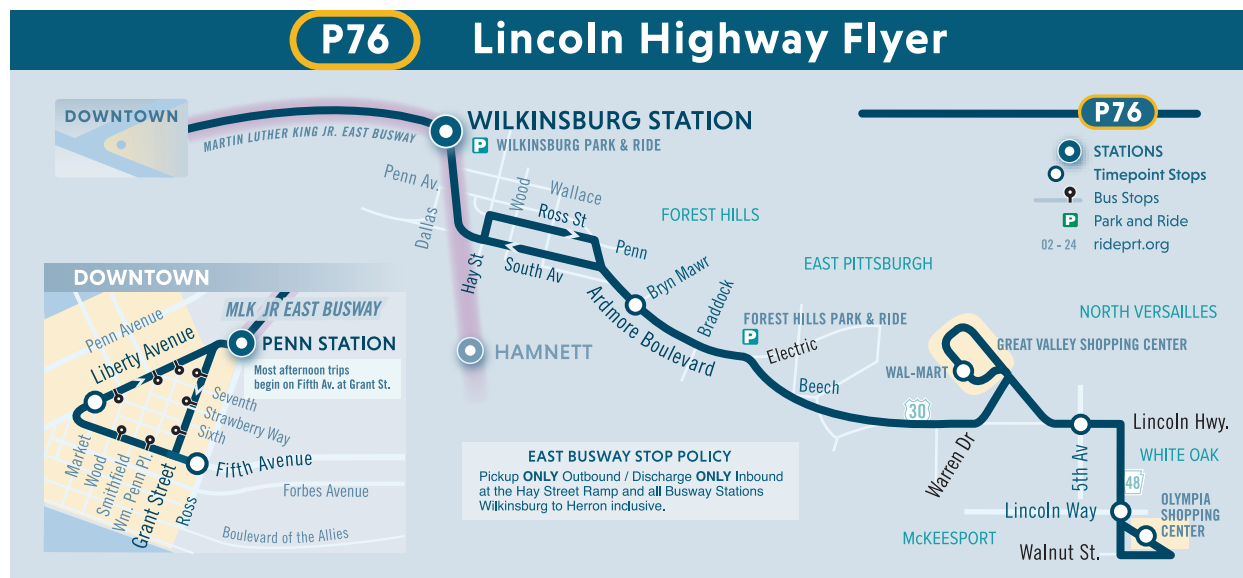

ANNOUNCEMENTS

June 16, 2024 Service Changes:

Route 60: Trip times have changed. See schedule for details.

Route P7: There are no changes to this schedule.

Route P76: Trip times have changed. See schedule for details.

SERVICE NOTES

Route 60 Sunday service operates on New Years Day, Memorial Day, Independence Day, Labor Day, Thanksgiving and Christmas.

Routes P7 & P76 do not operate on Saturday, Sunday, New Years Day, Memorial Day, Independence Day, Labor Day, Thanksgiving or Christmas.

AIRPORT SERVICE

Get away with PRT. Service to and from Pittsburgh International Airport is fast, frequent, and convenient. The 28X Airport Flyer serves Oakland, Downtown Pittsburgh, and most West Busway stops.

Visit rideprt.org, call 412.442.2000, or pick up a schedule for more information.

Pittsburgh Regional Transit (PRT) hereby gives public notice of its policy to assure full compliance with Title VI of the Civil Rights Act of 1964. PRT is committed to ensuring that no person is excluded from participation in, or denied the benefits of its services on the basis of race, color or national origin as protected by Title VI of the Civil Rights Act of 1964, as amended.

No person or group of persons shall be discriminated against with regard to the routing, scheduling or quality of transportation service furnished by PRT on the basis of race, color or national origin. Frequency of service, age and quality of vehicles assigned to routes, quality of stations serving different routes and location of routes may not be determined on the basis of race, color or national origin.

Any person who believes that they have, individually, or as a member of any specific class of persons, been subjected to discrimination on the basis of race, color or national origin may file a complaint with PRT. A complaint must be filed within 180 days after the date of the alleged discrimination.

Any person who requires additional information concerning this notice or believes that they have been subjected to discrimination and would like to file a complaint should provide written notice to the PRT Customer Service Department at either the address or website listed below:

Customer Service Department
Pittsburgh Regional Transit
345 Sixth Avenue, 3rd Floor
Pittsburgh, PA 15222-2527
www.RidePRT.org

FARE INFORMATION

Your fare will get you farther. Instead of $2.75 per trip with a ConnectCard, transfers have been eliminated and your fare will include **FREE** transfers for up to three hours.

Single trip cash fare	$2.75
NEW: 3-Hour Pass	$2.75
1-Day Pass	$7.00
7-Day Pass	$25.00
7-Day Reduced Fare Pass	$12.50
31-Day Pass	$97.50
31-Day Reduced Fare Pass	$48.75
1-Year Pass	$1,072.50

All passes – with the exception of the 3-hour pass and 1-day pass – will remain active from first use until the end of the service day they are set to expire.

LIGHT RAIL FREE FARE ZONE

Ride for **FREE** anytime from First Avenue Station to Allegheny Station.

SPECIAL FARES

Children ages 6-11 pay half the full ConnectCard fare with a Kid's ConnectCard. Cash half fare is **$1.35**.

Children 5 and under ride **FREE** when accompanied by a fare-paying adult.

Individuals with disabilities pay half the full ConnectCard fare with a Pittsburgh Regional Transit Reduced Fare ConnectCard. Cash half fare is **$1.35**.

Seniors ride **FREE** with a Pittsburgh Regional Transit Senior Citizen ConnectCard or when displaying a state-issued senior citizen transit pass.

For Reduced Fare, Senior ConnectCard or Kid's ConnectCard eligibility, please visit: www.ridePRT.org/discounts or call Pittsburgh Regional Transit Customer Service at **412.442.2000**.