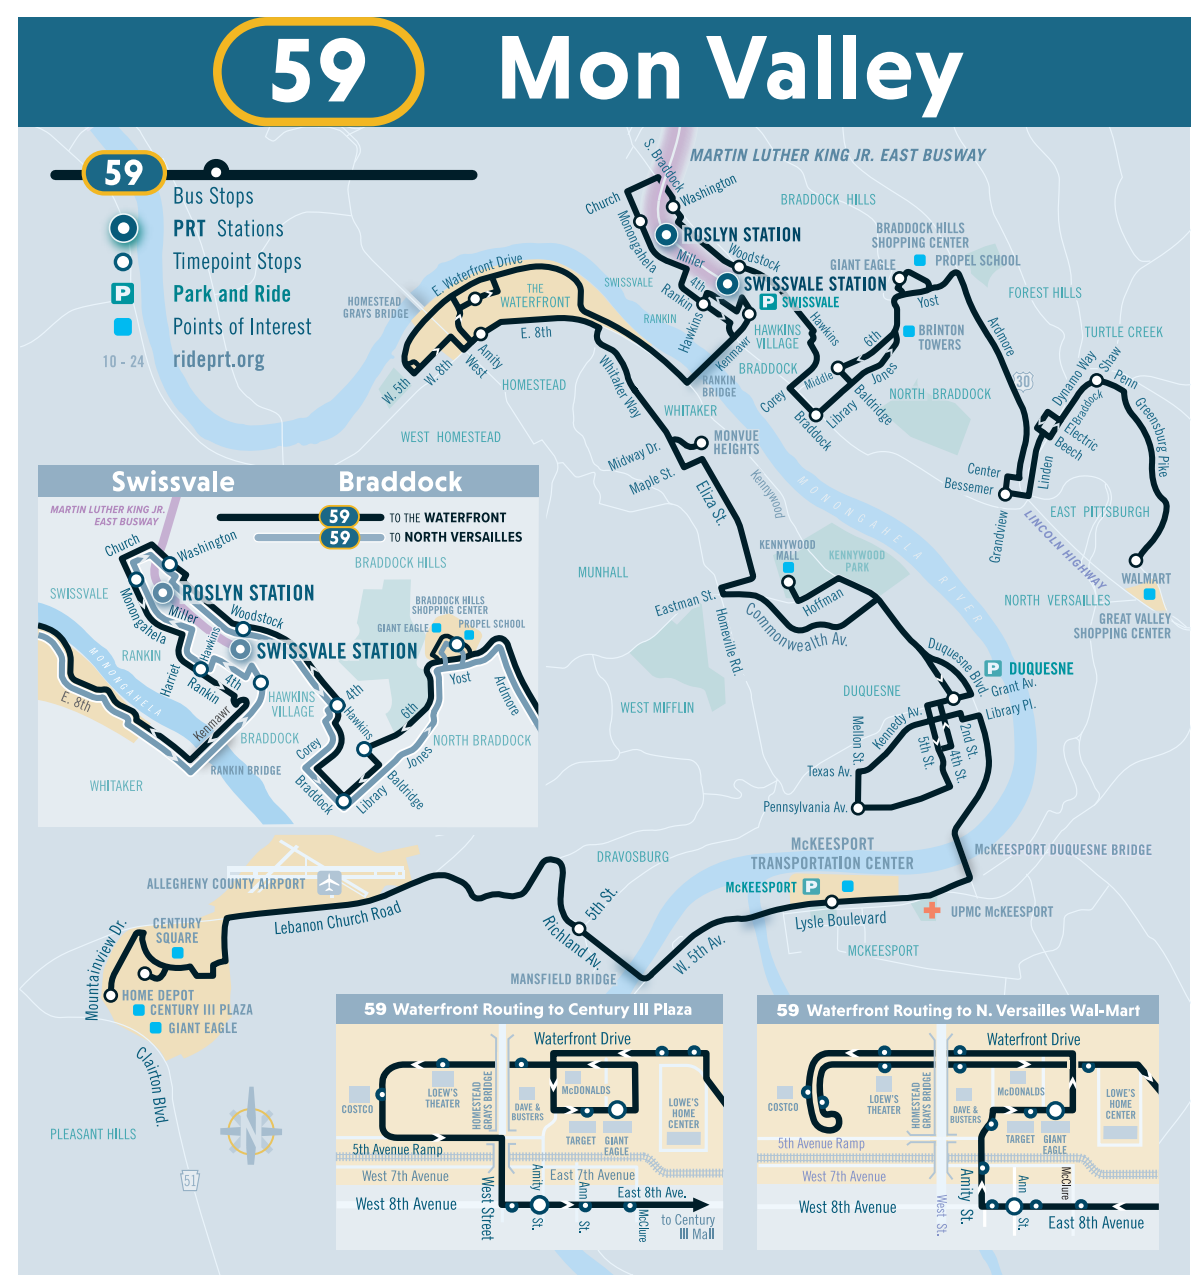

Table with 28 columns (stop names) and 28 rows (times) showing Monday through Friday service to North Versailles. Includes stops like West Mifflin, Century Square, Dravosburg, McKeesport, etc.

SERVICE NOTES

Route 59 Waterfront Stops to North Versailles

- Amity Street at Target Drive
Target Drive past Target Entrance
Giant Eagle Drive past Giant Eagle Entrance
Waterfront Drive opp. Bridge Street (Red Robin) opp. AMC Theatre at Costco Driveway past Fifth Avenue at AMC Theatre at Bridge Street past Commonwealth Bank past Lowe's Driveway

Table with 28 columns (stop names) and 28 rows (times) showing Saturday service to North Versailles. Includes stops like West Mifflin, Century Square, Dravosburg, McKeesport, etc.

SUNDAY AND HOLIDAY SERVICE

Table with 28 columns (stop names) and 28 rows (times) showing Sunday and holiday service to West Mifflin. Includes stops like North Versailles, Turtle Creek, Bessemer Terrace, Braddock Hills, etc.

Table with 28 columns (stop names) and 28 rows (times) showing Sunday and holiday service to North Versailles. Includes stops like West Mifflin, Century Square, Dravosburg, McKeesport, etc.