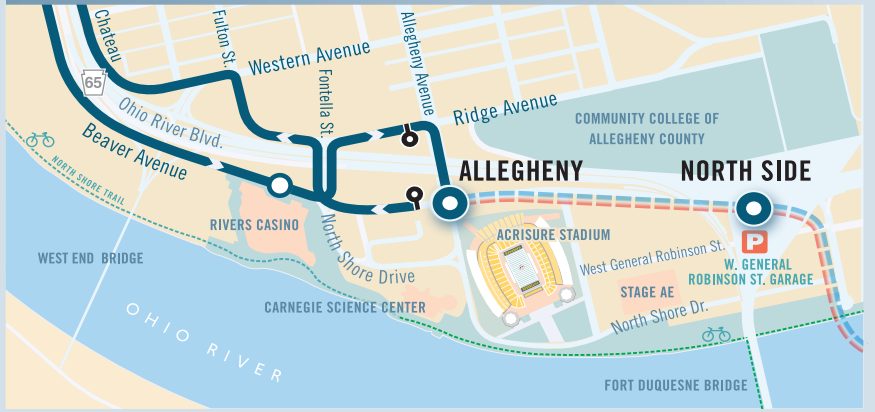

NORTH SHORE

Do you have the drive?

No CDL Required to Apply
rideprt.org/hiringoperators

Translation?
¿Traducción? 需要翻譯?
ترجمة Traduzione? अनुवाद

La información del Servicio de Atención al Cliente está ahora disponible en español 24 horas al día, 7 días a la semana. Llame al 412-442-2000.

Customer Service 412.442.2000

CONNECT WITH US!

We're here to help make your trip easier. PRT customer service representatives are available from 6 a.m. to 7 p.m. on weekdays and from 8 a.m. to 4:30 p.m. on weekends and holidays.

- ridePRT.org
- 412.442.2000 or 412.231.7007 (TTY)
- @pghtransit @pghtransicare @pghtransialert
- @pghtransit
- Text PRT (space) and your stop number to 41411 for real-time bus information.
- ACCESS Paratransit: 412.562.5353 or 711 (TTY)

EFFECTIVE 2/18/24

14 Ohio Valley
North Shore • Manchester • Bellevue • Avalon
Ben Avon • Emsworth • Glenfield • Haysville
Osborne • Sewickley • Edgeworth • Leetsdale
Ambridge

17 Shadeland
Downtown • North Shore • Deutschtown
Mexican War Streets • Manchester
Marshall-Shadeland • Brightwood
Brighton Heights • Ross

18 Manchester
North Shore • Allegheny West • Manchester

CONNECTIONS BETWEEN ROUTES 14 AND 18 AND DOWNTOWN PITTSBURGH
All rail service between Allegheny, North Side, Gateway, Wood Street, Steel Plaza and First Avenue Station in Downtown Pittsburgh is FREE.