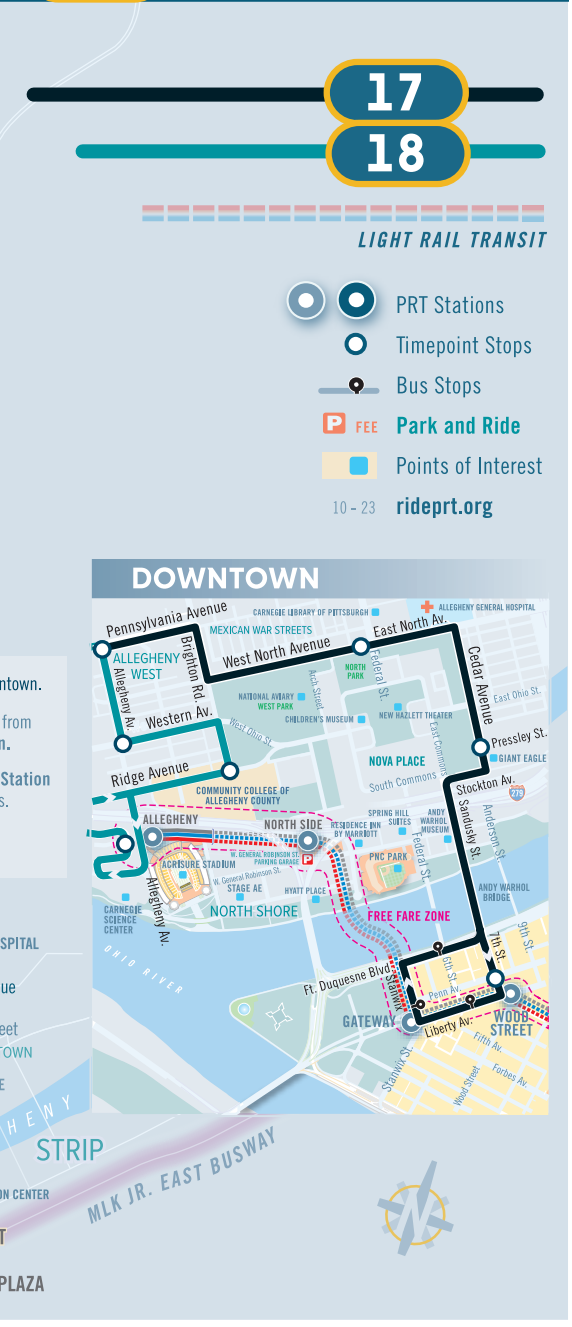

Manchester