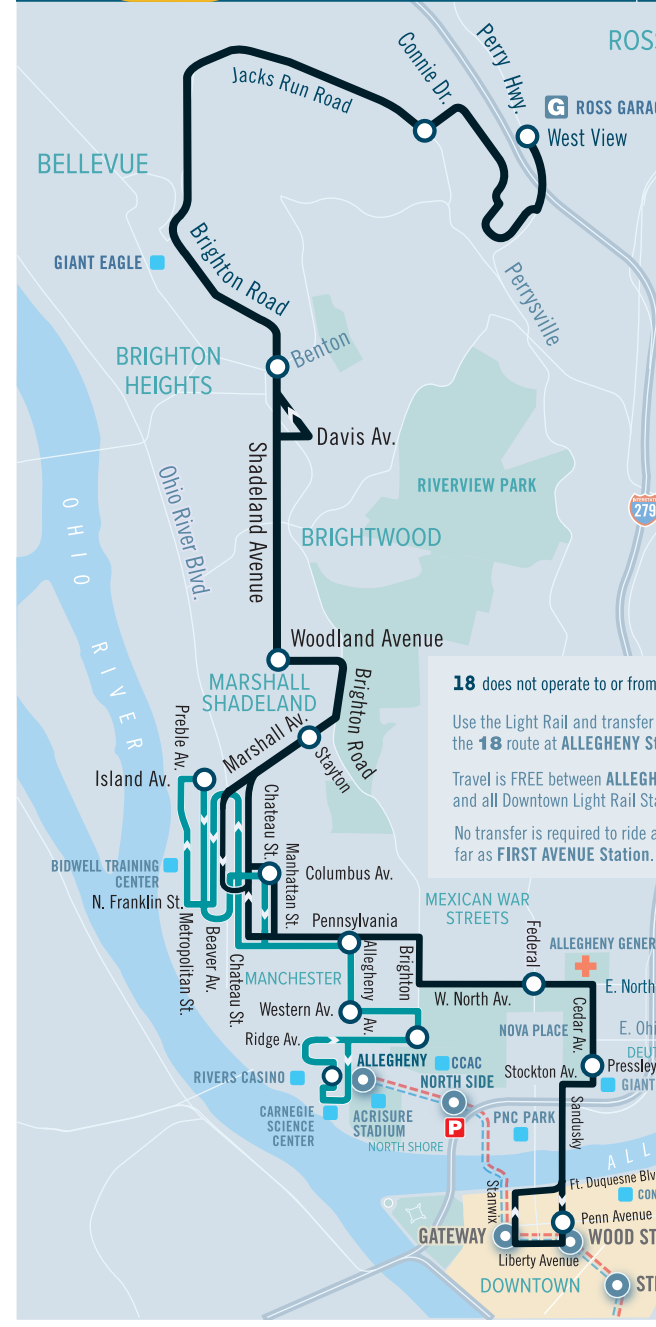

Shadeland

18