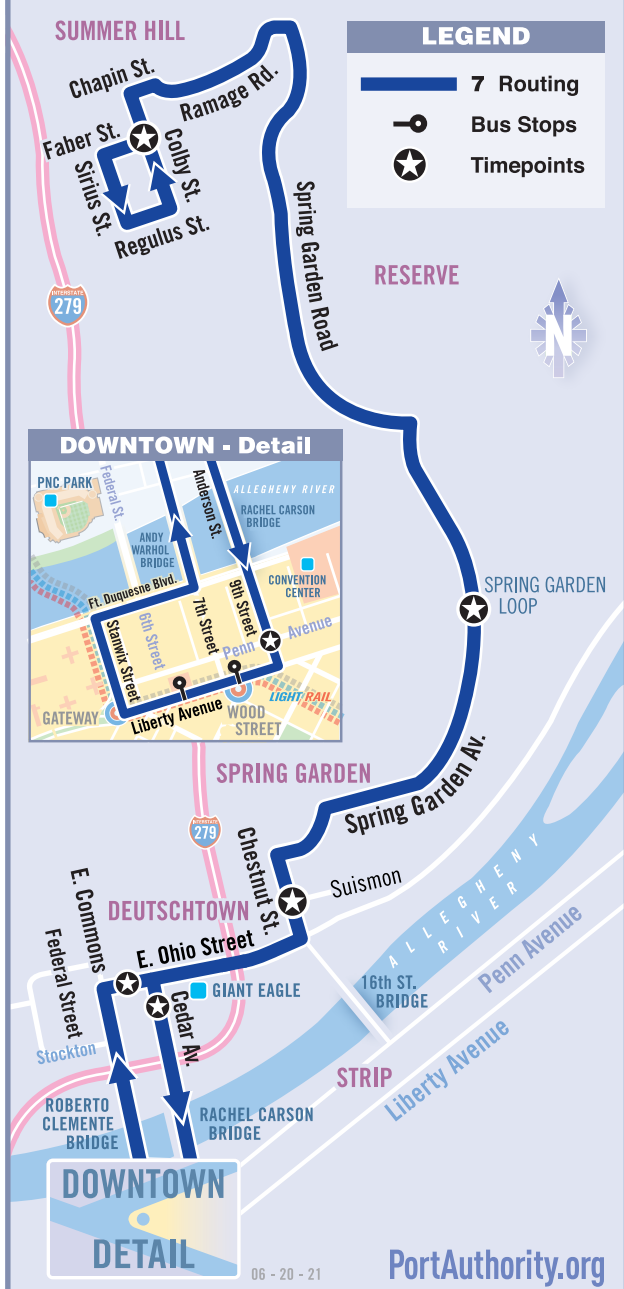

7 Spring Garden

Translation?
¿Traducción? 需要翻譯?
ترجمة Traduzione? अनुवाद

La información del Servicio de Atención al Cliente está ahora disponible en español 24 horas al día, 7 días a la semana. Llame al 412-442-2000.

Customer Service 412.442.2000

CONNECT WITH US!

We're here to help make your trip easier. PRT customer service representatives are available from 6 a.m. to 7 p.m. on weekdays and from 8 a.m. to 4:30 p.m. on weekends and holidays.

- ridePRT.org
- 412.442.2000 or 412.231.7007 (TTY)
- @pghtransit @pghtransitcare @pghtransitalert
- @pghtransit
- Text PRT (space) and your stop number to 41411 for real-time bus information.
- ACCESS Paratransit: 412.562.5353 or 711 (TTY)

EFFECTIVE 2/18/24

6 Spring Hill
Downtown • North Shore • Allegheny Center
Deutschtown • East Deutschtown • Spring Hill
City View • Northview Heights • Summer Hill

7 Spring Garden
Downtown • North Shore • Allegheny Center
Deutschtown • East Deutschtown
Spring Garden • Reserve • Summer Hill

15 Charles
Downtown • North Shore • Allegheny Center
Mexican War Streets • Charles Street Valley
Perry South • Northview Heights • Summer Hill