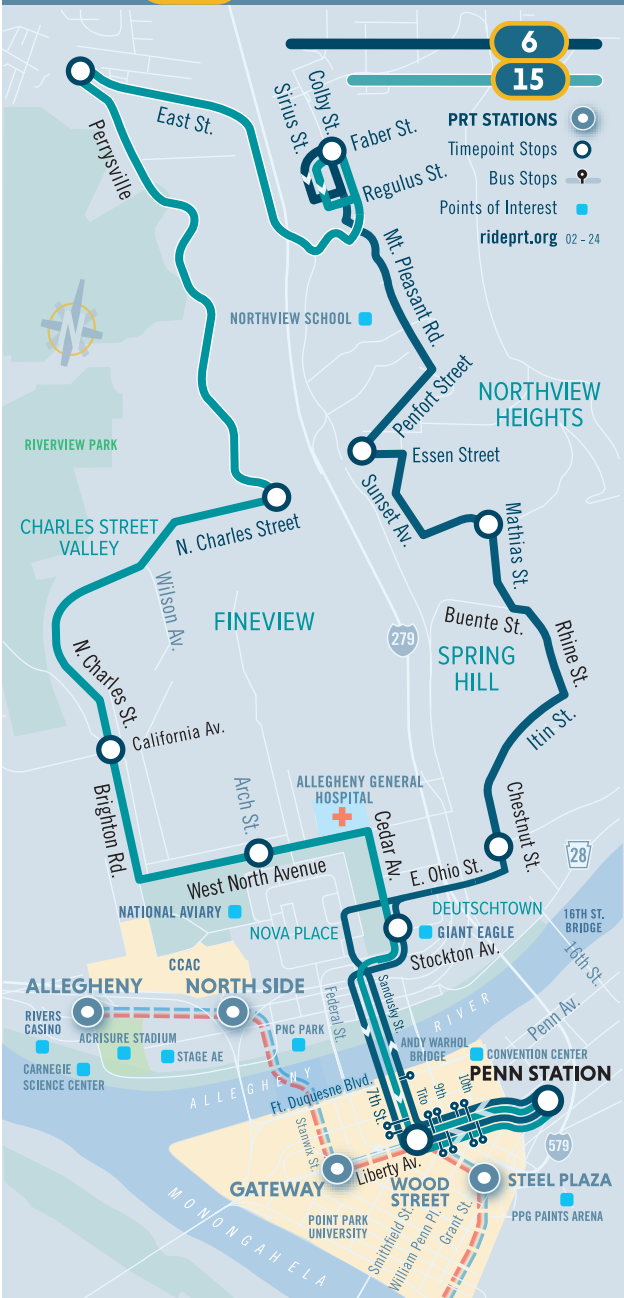

6 Spring Hill
15 Charles

BUS STOPS

Route 6 Outbound Downtown Stops

- East Busway** at Penn Station C
- Liberty Avenue** opp. Smithfield Street at 7th Street (Clark Bldg)
- 7th Street** at Fort Duquesne Blvd

Route 7 Downtown Stops

- 9th Street** at Penn Avenue
- Liberty Avenue** at Tito Way at 6th Street
- Stanwix St.** past Penn Ave

Route 15 Outbound Downtown Stops

- East Busway** at Penn Station C
- Liberty Avenue** opp. Smithfield Street at Tito Way at 6th Street
- Stanwix St.** past Penn Ave
- 6th Street** past Penn Avenue