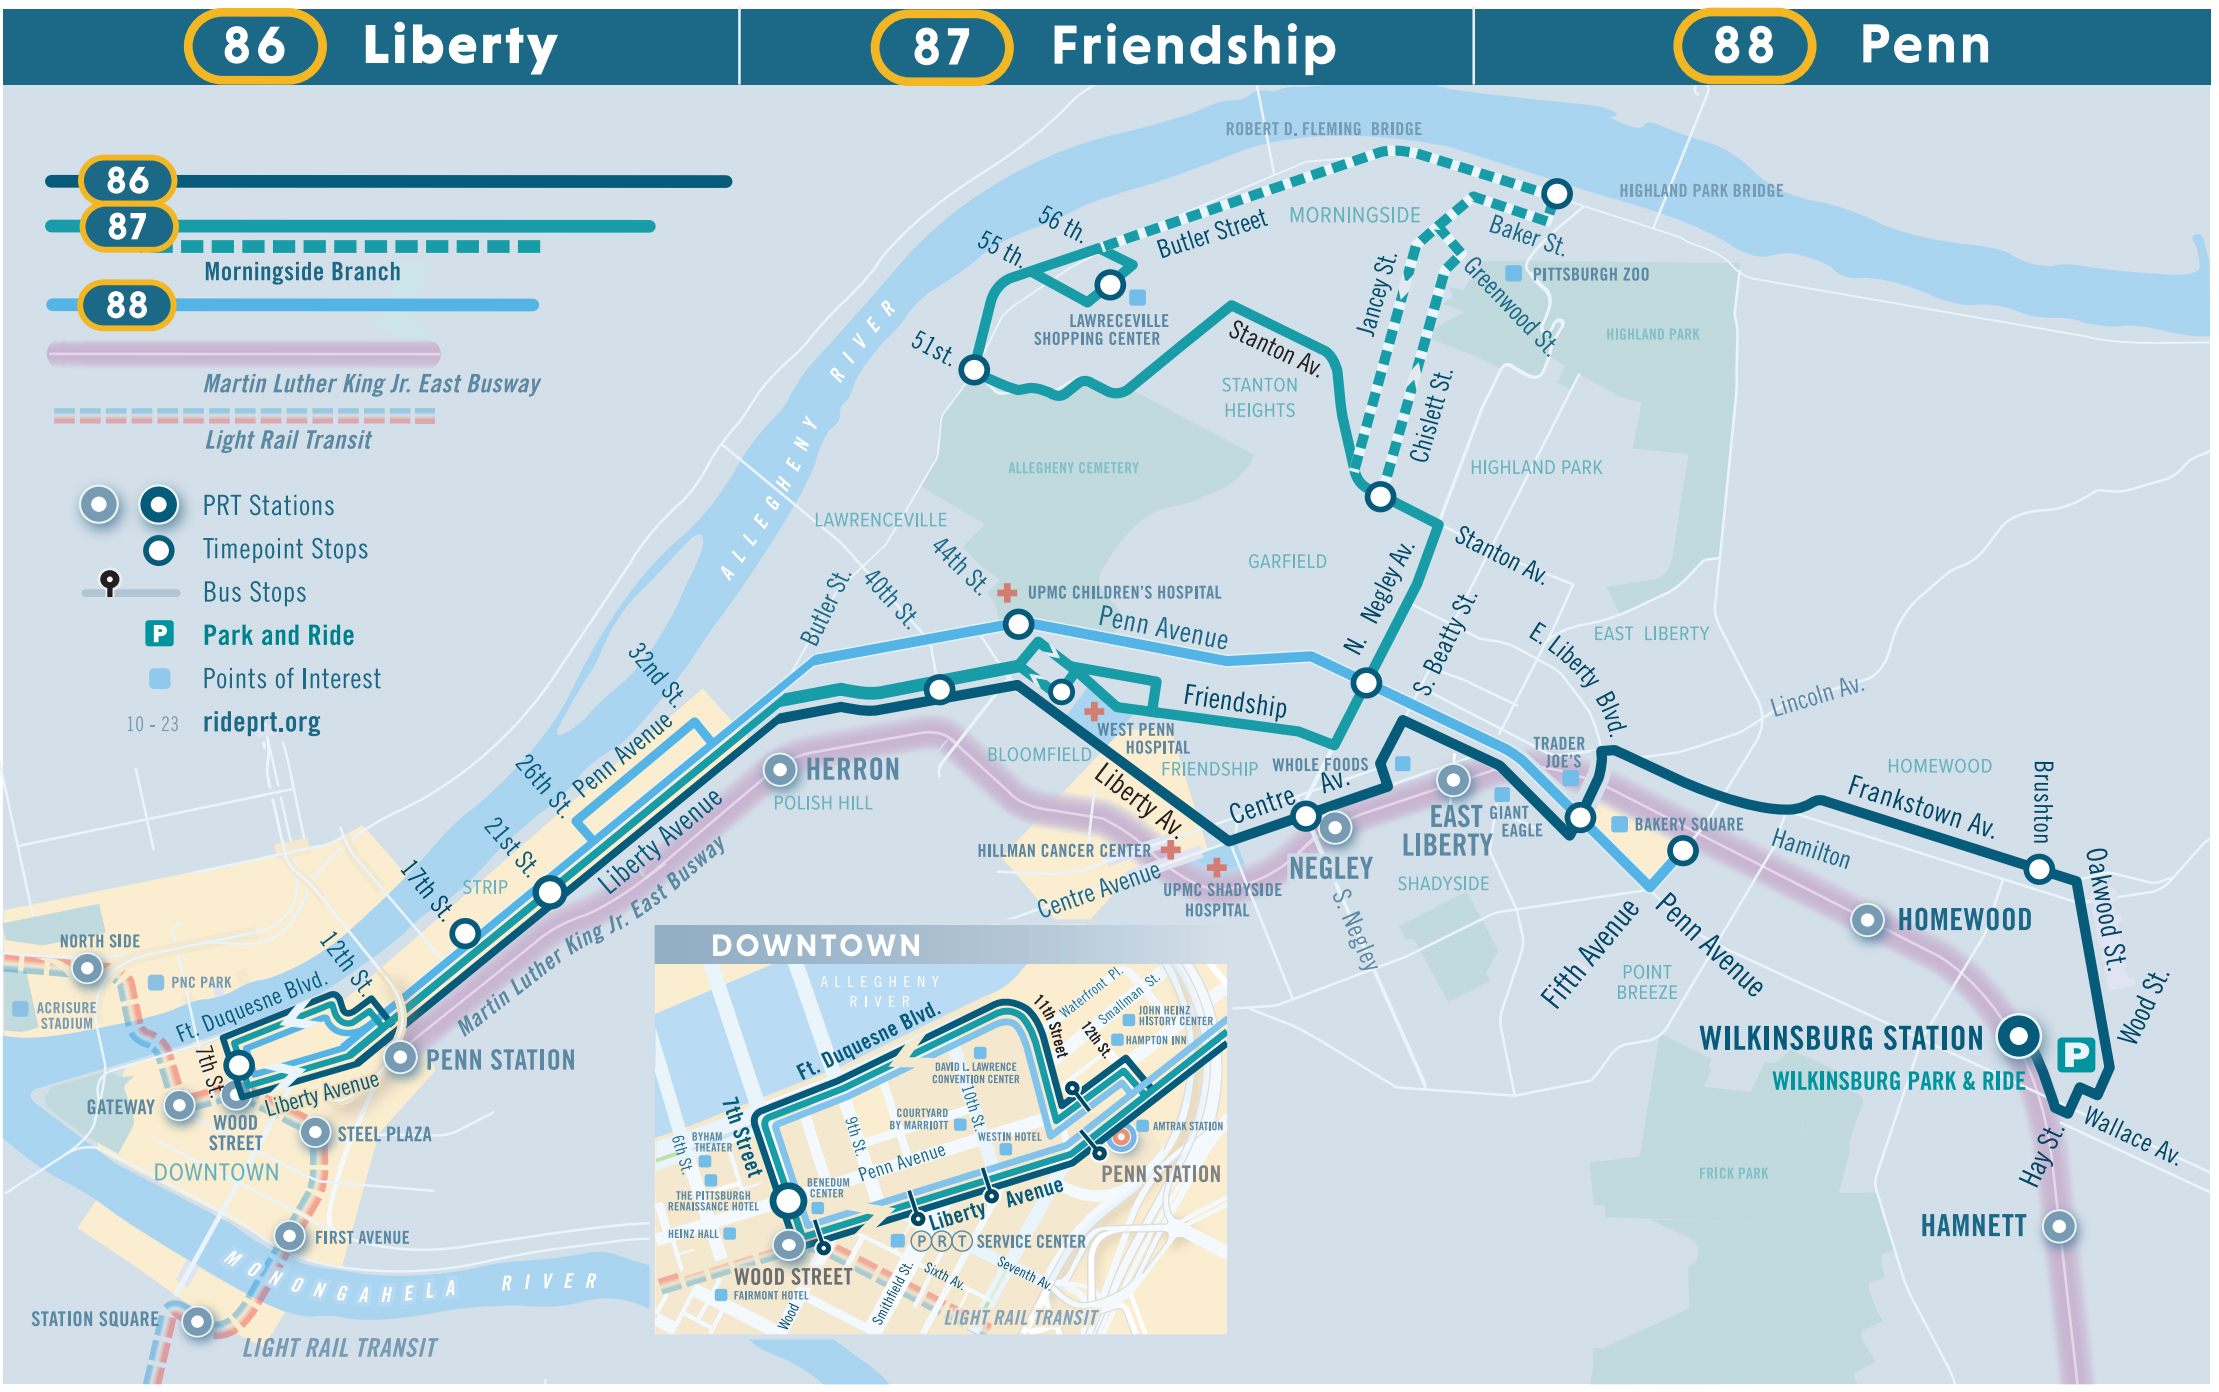

No person or group of persons shall be discriminated against with regard to the routing, scheduling or quality of transportation service furnished by PRT on the basis of race, color or national origin. Frequency of service, age and quality of vehicles assigned to routes, quality of stations serving different routes and location of routes may not be determined on the basis of race, color or national origin.

Any person who believes that they have, individually, or as a member of any specific class of persons, been subjected to discrimination on the basis of race, color or national origin may file a complaint with PRT. A complaint must be filed within 180 days after the date of the alleged discrimination.

Any person who requires additional information concerning this notice or believes that they have been subjected to discrimination and would like to file a complaint should provide written notice to the PRT Customer Service Department at either the address or website listed below:

Customer Service Department
Pittsburgh Regional Transit
345 Sixth Avenue, 3rd Floor
Pittsburgh, PA 15222-2527
www.RidePRT.org

FARE INFORMATION

Your fare will get you farther. Instead of $2.75 per trip with a ConnectCard, transfers have been eliminated and your fare will include **FREE** transfers for up to three hours.

Single trip cash fare	$2.75
NEW: 3-Hour Pass	$2.75
1-Day Pass	$7.00
7-Day Pass	$25.00
7-Day Reduced Fare Pass	$12.50
31-Day Pass	$97.50
31-Day Reduced Fare Pass	$48.75
1-Year Pass	$1,072.50

All passes – with the exception of the 3-hour pass and 1-day pass – will remain active from first use until the end of the service day they are set to expire.

LIGHT RAIL FREE FARE ZONE
Ride for **FREE** anytime from First Avenue Station to Allegheny Station.

SPECIAL FARES
Children ages 6-11 pay half the full ConnectCard fare with a Kid's ConnectCard. Cash half fare is **$1.35**.

Children 5 and under ride **FREE** when accompanied by a fare-paying adult.

Individuals with disabilities pay half the full ConnectCard fare with a Pittsburgh Regional Transit Reduced Fare ConnectCard. Cash half fare is **$1.35**.

Seniors ride **FREE** with a Pittsburgh Regional Transit Senior Citizen ConnectCard or when displaying a state-issued senior citizen transit pass.

For Reduced Fare, Senior ConnectCard or Kid's ConnectCard eligibility, please visit: www.ridePRT.org/discounts or call Pittsburgh Regional Transit Customer Service at **412.442.2000**.

Translation?
¿Traducción? 需要翻譯?
ترجمة Traduzione? अनुवाद

Customer Service 412.442.2000

CONNECT WITH US!

We're here to help make your trip easier. PRT customer service representatives are available from 6 a.m. to 7 p.m. on weekdays and from 8 a.m. to 4:30 p.m. on weekends and holidays.

ridePRT.org
412.442.2000 or 412.231.7007 (TTY)

@pghtransit @pghtransitcare @pghtransitalert

Text PAAC (space) and your stop number to 41411 for real-time bus information.

ACCESS Paratransit: 412.562.5353 or 711 (TTY)

EFFECTIVE 10/01/23

86 Liberty

Downtown • Strip • Bloomfield • Shadyside
East Liberty • Larimer • Homewood
Brushton • Wilkinsburg

87 Friendship

Downtown • Strip • Bloomfield • Friendship
East Liberty • Highland Park • Morningside
Stanton Heights • Lawrenceville

88 Penn

Downtown • Strip • Lawrenceville
Bloomfield • Garfield • Friendship
East Liberty • Bakery Square
North Point Breeze