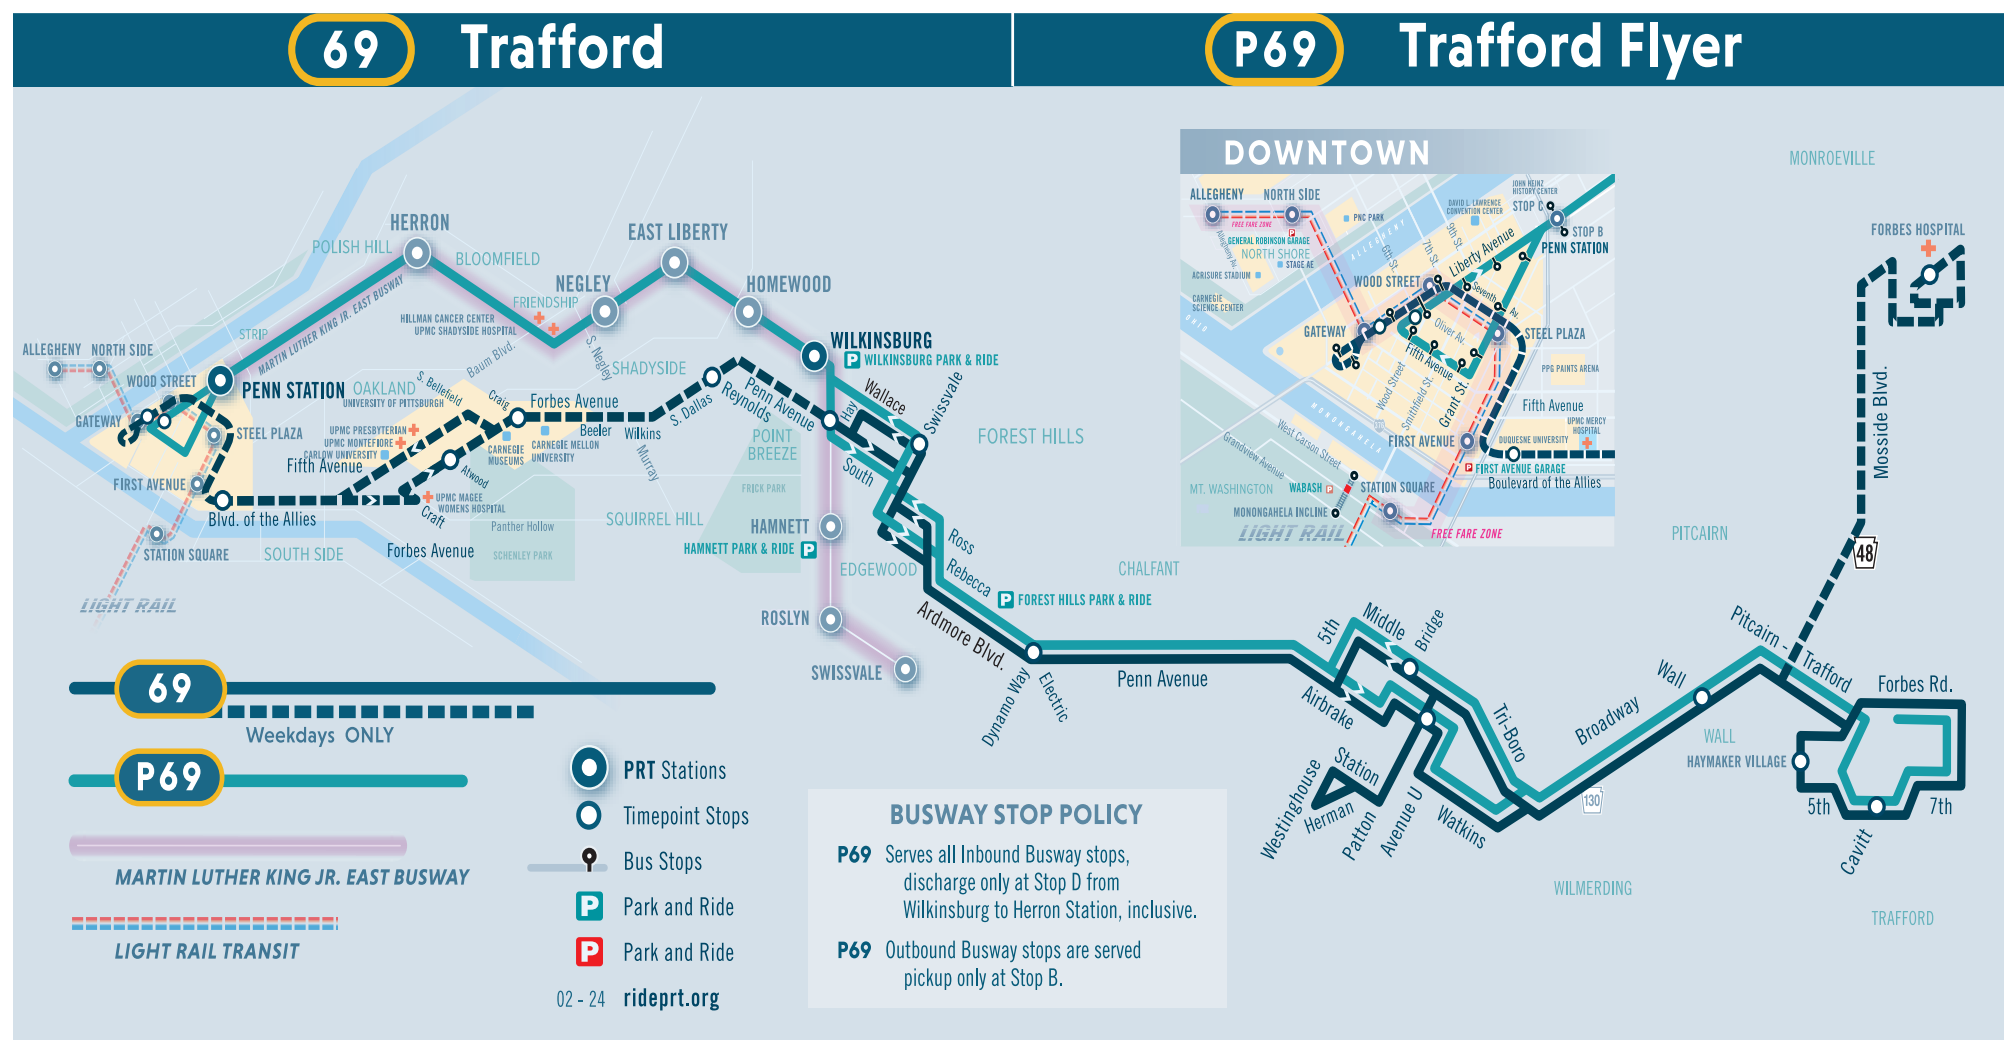

SUNDAY AND HOLIDAY SERVICE										
To Wilksburg Station					To East Pittsburgh - Trafford					
Trafford 5th St at Cavit Ave	Pitcairn Broadway Blvd at Wall Ave	Wilmerding Middle Ave at Bridge St	East Pittsburgh Electric Ave opp. Dynamo Way	Wilksburg Wallace Ave past Swissvale Ave	East Busway Wilksburg Station Stop D	East Busway Wilksburg Station Stop B	East Pittsburgh Electric Ave at Dynamo Way	Wilmerding Airbrake Ave at Bridge St	Pitcairn Broadway Blvd opp. Wall Ave	Haymaker Village Shop n Save
8:07	8:14	8:23	8:27	8:40	8:43	.....	.....	.....	.....	.....
9:41	9:49	9:58	10:02	10:15	10:18	.....	.....	.....	.....	.....
11:17	11:25	11:34	11:38	11:51	11:54	.....	.....	.....	.....	.....
12:50	12:58	1:07	1:11	1:24	1:27	.....	.....	.....	.....	.....
2:25	2:33	2:42	2:45	2:58	3:01	.....	.....	.....	.....	.....
4:03	4:11	4:22	4:25	4:38	4:42	.....	.....	.....	.....	.....
5:43	5:51	6:00	6:03	6:16	6:19	.....	.....	.....	.....	.....
7:17	7:25	7:34	7:36	7:48	7:51	.....	.....	.....	.....	.....
8:50	8:57	9:06	9:08	9:20	9:23	.....	.....	.....	.....	.....
10:16	10:23	10:31	10:33	10:45	10:48	.....	.....	.....	.....	.....

BUS STOPS	
Route 69 Downtown Stops	
Seventh Avenue	at Smithfield Street at William Penn Place
Liberty Avenue	at Tito Way at Wyndham Grand Hotel at Gateway #4 at Market Street at Wood Street

Light type indicates AM times. **Bold type indicates PM times**