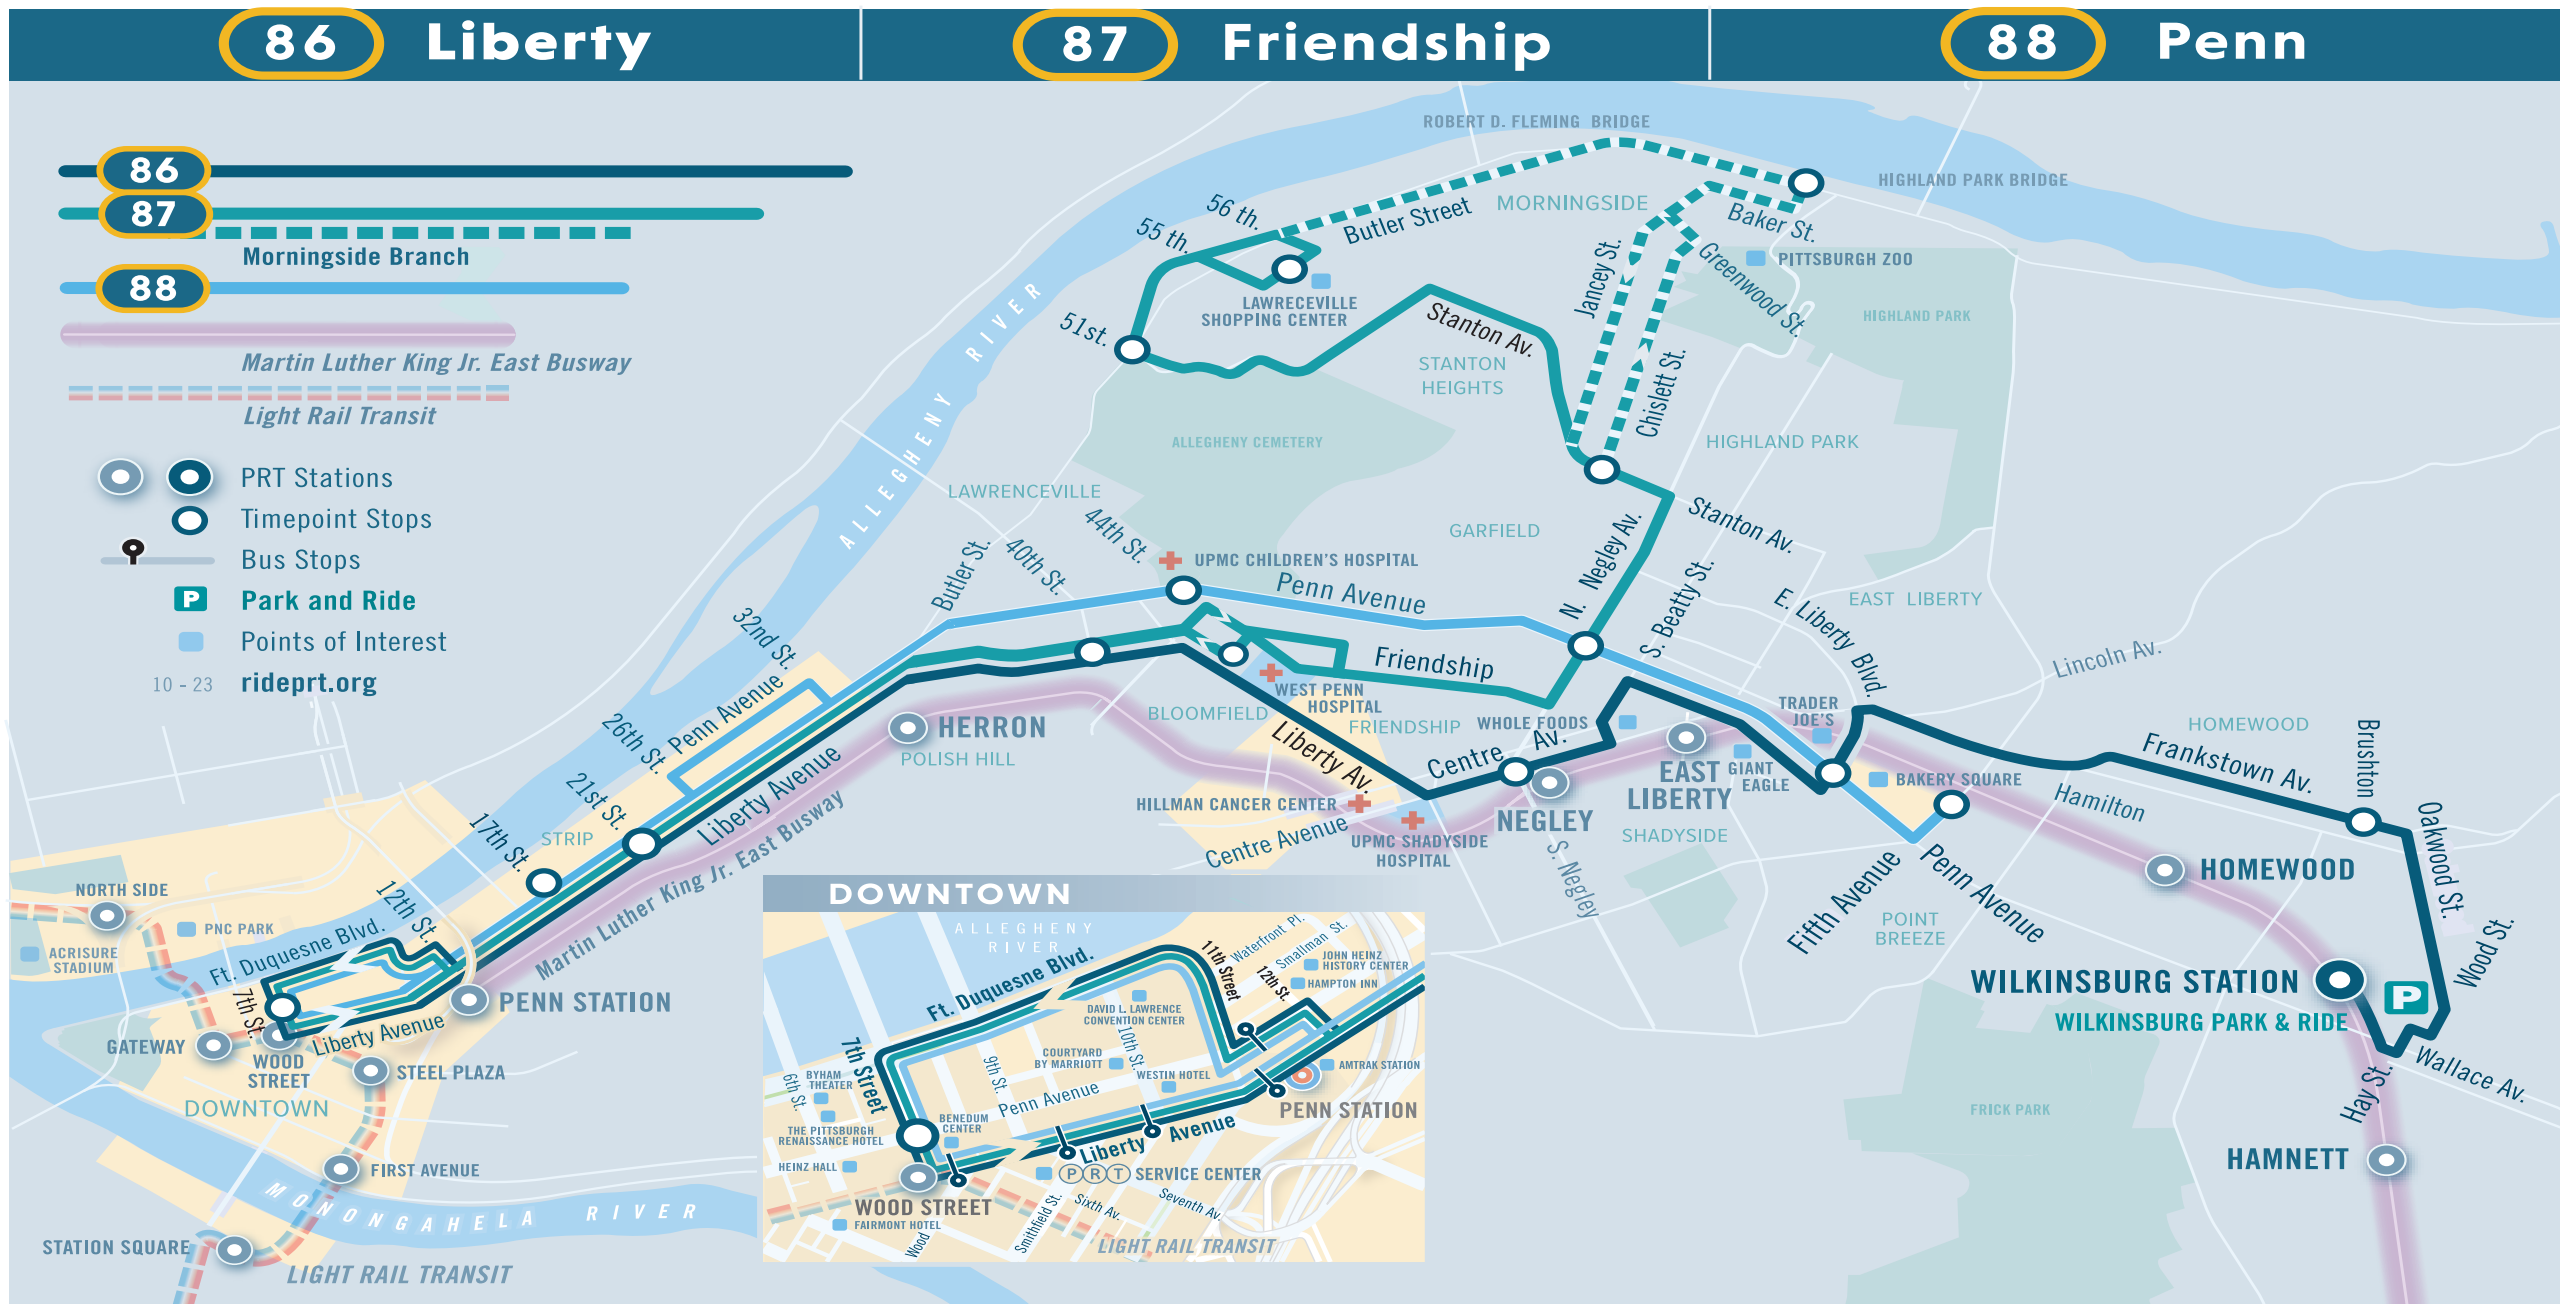

S = Friendship via Stanton Heights M = Friendship via Morningside

SATURDAY SERVICE											
To Downtown Pittsburgh						To Lawrenceville Shopping Center					
Lawrenceville Shopping Center (at the shelter)	Stanton Heights Stanton Ave opp. Hawthorne St	Morningside Baker St	Highland Park Stanton Ave at Chislett St	East Liberty S Negley Ave past Penn Ave	Bloomfield Ella St at Liberty Ave	Strip District Liberty Ave at 21st St	Downtown 7th St at Penn Ave	Lawrenceville Shopping Center (at the shelter)	Strip District Liberty Ave opp. 17th St	Bloomfield Liberty Ave at 40th St	East Liberty S Negley Ave at Penn Ave
5:46	5:53	5:56	6:00	6:07	6:13	6:20	.....	6:20	6:27	6:33	6:41
6:31	6:38	6:41	6:45	6:53	6:59	7:05	.....	7:05	7:12	7:18	7:26
7:16	7:23	7:26	7:30	7:38	7:44	7:50	.....	7:50	7:57	8:02	8:12
8:01	8:08	8:11	8:16	8:23	8:29	8:35	.....	8:35	8:43	8:49	8:59
8:44	8:52	8:54	8:59	9:07	9:13	9:20	.....	9:20	9:28	9:34	9:44
9:28	9:36	9:38	9:43	9:51	9:57	10:05	.....	10:05	10:13	10:20	10:30
10:13	10:21	10:23	10:28	10:36	10:42	10:50	.....	10:50	10:58	11:05	11:15
10:57	11:05	11:08	11:13	11:21	11:28	11:35	.....	11:35	11:43	11:49	11:59
11:42	11:50	11:53	11:58	12:06	12:13	12:20	.....	12:20	12:28	12:34	12:44
12:26	12:35	12:37	12:42	12:50	12:58	1:05	.....	1:05	1:13	1:19	1:30
1:12	1:20	1:23	1:27	1:36	1:43	1:50	.....	1:50	1:58	2:04	2:15
1:57	2:05	2:08	2:12	2:21	2:28	2:35	.....	2:35	2:43	2:50	3:01
2:42	2:51	2:53	2:58	3:06	3:13	3:20	.....	3:20	3:28	3:35	3:46
3:27	3:36	3:38	3:43	3:51	3:58	4:05	.....	4:05	4:13	4:20	4:30
4:12	4:21	4:23	4:28	4:36	4:43	4:50	.....	4:50	4:58	5:05	5:15
4:57	5:06	5:08	5:13	5:21	5:28	5:35	.....	5:35	5:43	5:50	6:00
5:43	5:52	5:54	5:58	6:07	6:14	6:20	.....	6:20	6:28	6:34	6:44
6:29	6:37	6:40	6:44	6:52	6:59	7:05	.....	7:05	7:13	7:19	7:29
7:14	7:22	7:25	7:29	7:37	7:44	7:50	.....	7:50	7:58	8:04	8:13
8:00	8:08	8:11	8:15	8:22	8:30	8:35	.....	8:35	8:42	8:48	8:58
8:47	8:55	8:57	9:01	9:08	9:14	9:20	.....	9:20	9:27	9:33	9:43
9:32	9:40	9:42	9:46	9:53	9:59	10:05	.....	10:05	10:13	10:19	10:29

SUNDAY AND HOLIDAY SERVICE											
To Downtown Pittsburgh						To Lawrenceville Shopping Center					
Lawrenceville Shopping Center (at the shelter)	Stanton Heights Stanton Ave opp. Hawthorne St	Morningside Baker St	Highland Park Stanton Ave at Chislett St	East Liberty S Negley Ave past Penn Ave	Bloomfield Ella St at Liberty Ave	Strip District Liberty Ave at 21st St	Downtown 7th St at Penn Ave	Lawrenceville Shopping Center (at the shelter)	Strip District Liberty Ave opp. 17th St	Bloomfield Liberty Ave at 40th St	East Liberty S Negley Ave at Penn Ave
7:16	7:24	7:26	7:30	7:39	7:45	7:50	.....	7:50	7:58	8:03	8:12
8:46	8:53	8:56	9:00	9:08	9:14	9:20	.....	9:20	9:27	9:33	9:42
10:14	10:21	10:24	10:29	10:36	10:43	10:50	.....	10:50	10:58	11:03	11:13
11:43	11:51	11:54	11:58	12:06	12:13	12:20	.....	12:20	12:27	12:32	12:42
1:13	1:21	1:24	1:28	1:36	1:43	1:50	.....	1:50	1:59	2:05	2:15
2:44	2:52	2:54	3:00	3:07	3:14	3:20	.....	3:20	3:28	3:34	3:45
4:15	4:23	4:25	4:30	4:36	4:44	4:50	.....	4:50	4:59	5:05	5:15
5:45	5:53	5:55	5:59	6:07	6:13	6:20	.....	6:20	6:28	6:34	6:43
7:15	7:23	7:25	7:29	7:37	7:43	7:50	.....	7:50	7:59	8:03	8:13