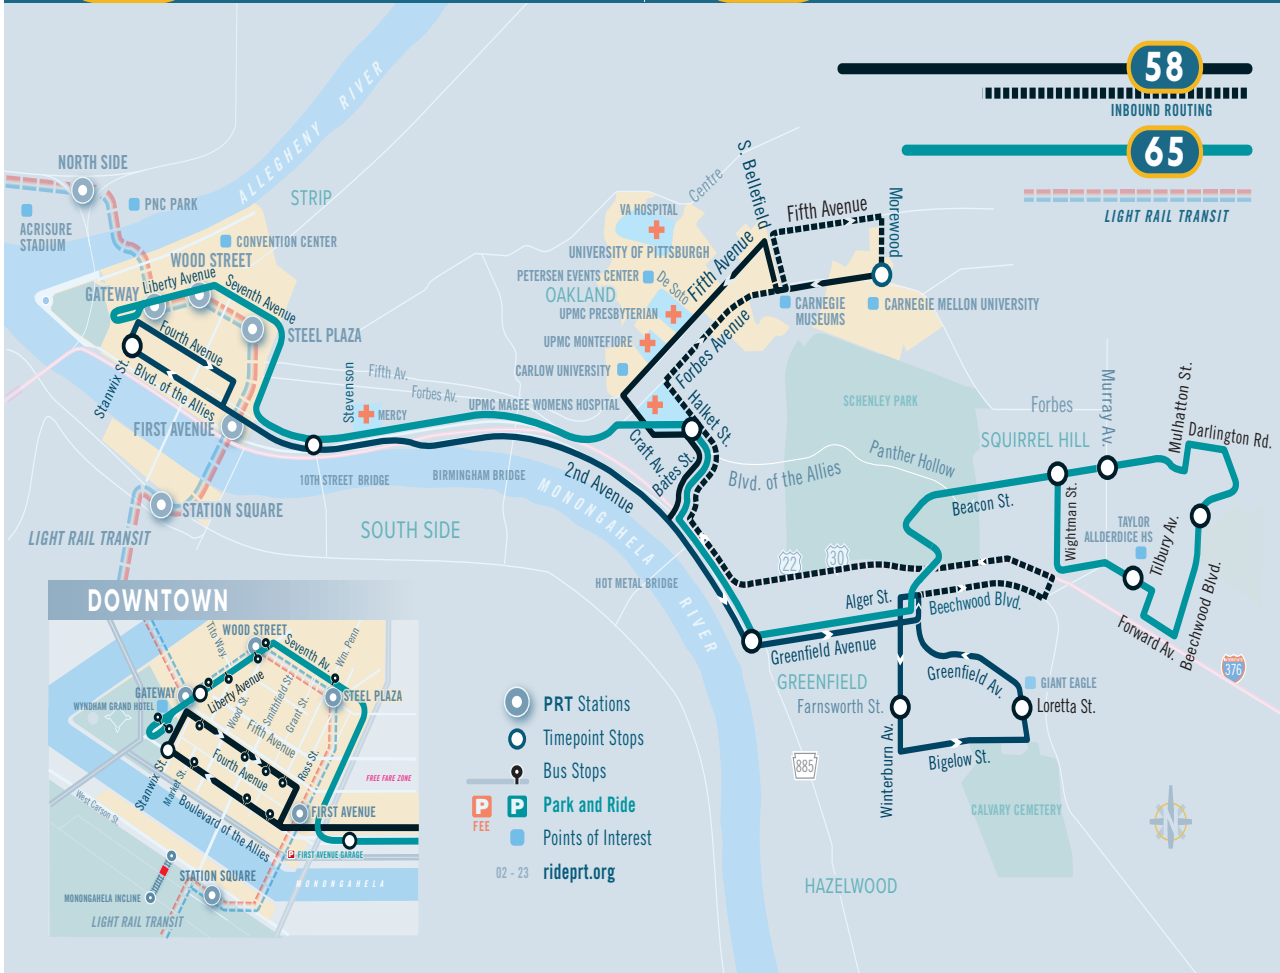

58 Greenfield

65 Squirrel Hill

AIRPORT SERVICE

Get away with PRT. Service to and from Pittsburgh International Airport is fast, frequent, and convenient. The 28X Airport Flyer serves Oakland, Downtown Pittsburgh, and most West Busway stops.

Visit rideprt.org, call 412.442.2000, or pick up a schedule for more information.

FARE INFORMATION

Your fare will get you farther. Instead of $2.75 per trip with a ConnectCard, transfers have been eliminated and your fare will include **FREE** transfers for up to three hours.

Single trip cash fare	$2.75
NEW: 3-Hour Pass	$2.75
1-Day Pass	$7.00
7-Day Pass	$25.00
7-Day Reduced Fare Pass	$12.50
31-Day Pass	$97.50
31-Day Reduced Fare Pass	$48.75
1-Year Pass	$1,072.50

All passes – with the exception of the 3-hour pass and 1-day pass – will remain active from first use until the end of the service day they are set to expire.

LIGHT RAIL FREE FARE ZONE

Ride for **FREE** anytime from First Avenue Plaza Station to Allegheny Station.

SPECIAL FARES

Children ages 6-11 pay half the full ConnectCard fare with a Kid's ConnectCard. Cash half fare is **$1.35**.

Children 5 and under ride **FREE** when accompanied by a fare-paying adult.

Individuals with disabilities pay half the full ConnectCard fare with a Pittsburgh Regional Transit Reduced Fare ConnectCard. Cash half fare is **$1.35**.

Seniors ride **FREE** with a Pittsburgh Regional Transit Senior Citizen ConnectCard or when displaying a state-issued senior citizen transit pass.

For Reduced Fare, Senior ConnectCard or Kid's ConnectCard eligibility, please visit: www.ridePRT.org/discounts or call Pittsburgh Regional Transit

Customer Service at 412.442.2000.

Translation?
¿Traducción? 需要翻譯?
ترجمة Traduzione? अनुवाद

La información del Servicio de Atención al Cliente está ahora disponible en español 24 horas al día, 7 días a la semana. Llame al 412-442-2000.

Customer Service 412.442.2000

CONNECT WITH US!

We're here to help make your trip easier. PRT customer service representatives are available from 6 a.m. to 7 p.m. on weekdays and from 8 a.m. to 4:30 p.m. on weekends and holidays.

- ridePRT.org
- 412.442.2000 or 412.231.7007 (TTY)
- @pghtransit @pghtransitcare @pghtransitalert
- @pghtransit
- Text PRT (space) and your stop number to 41411 for real-time bus information.
- ACCESS Paratransit: 412.562.5353 or 711 (TTY)

Pittsburgh Regional Transit (PRT) hereby gives public notice of its policy to assure full compliance with Title VI of the Civil Rights Act of 1964. PRT is committed to ensuring that no person is excluded from participation in, or denied the benefits of its services on the basis of race, color or national origin as protected by Title VI of the Civil Rights Act of 1964, as amended.