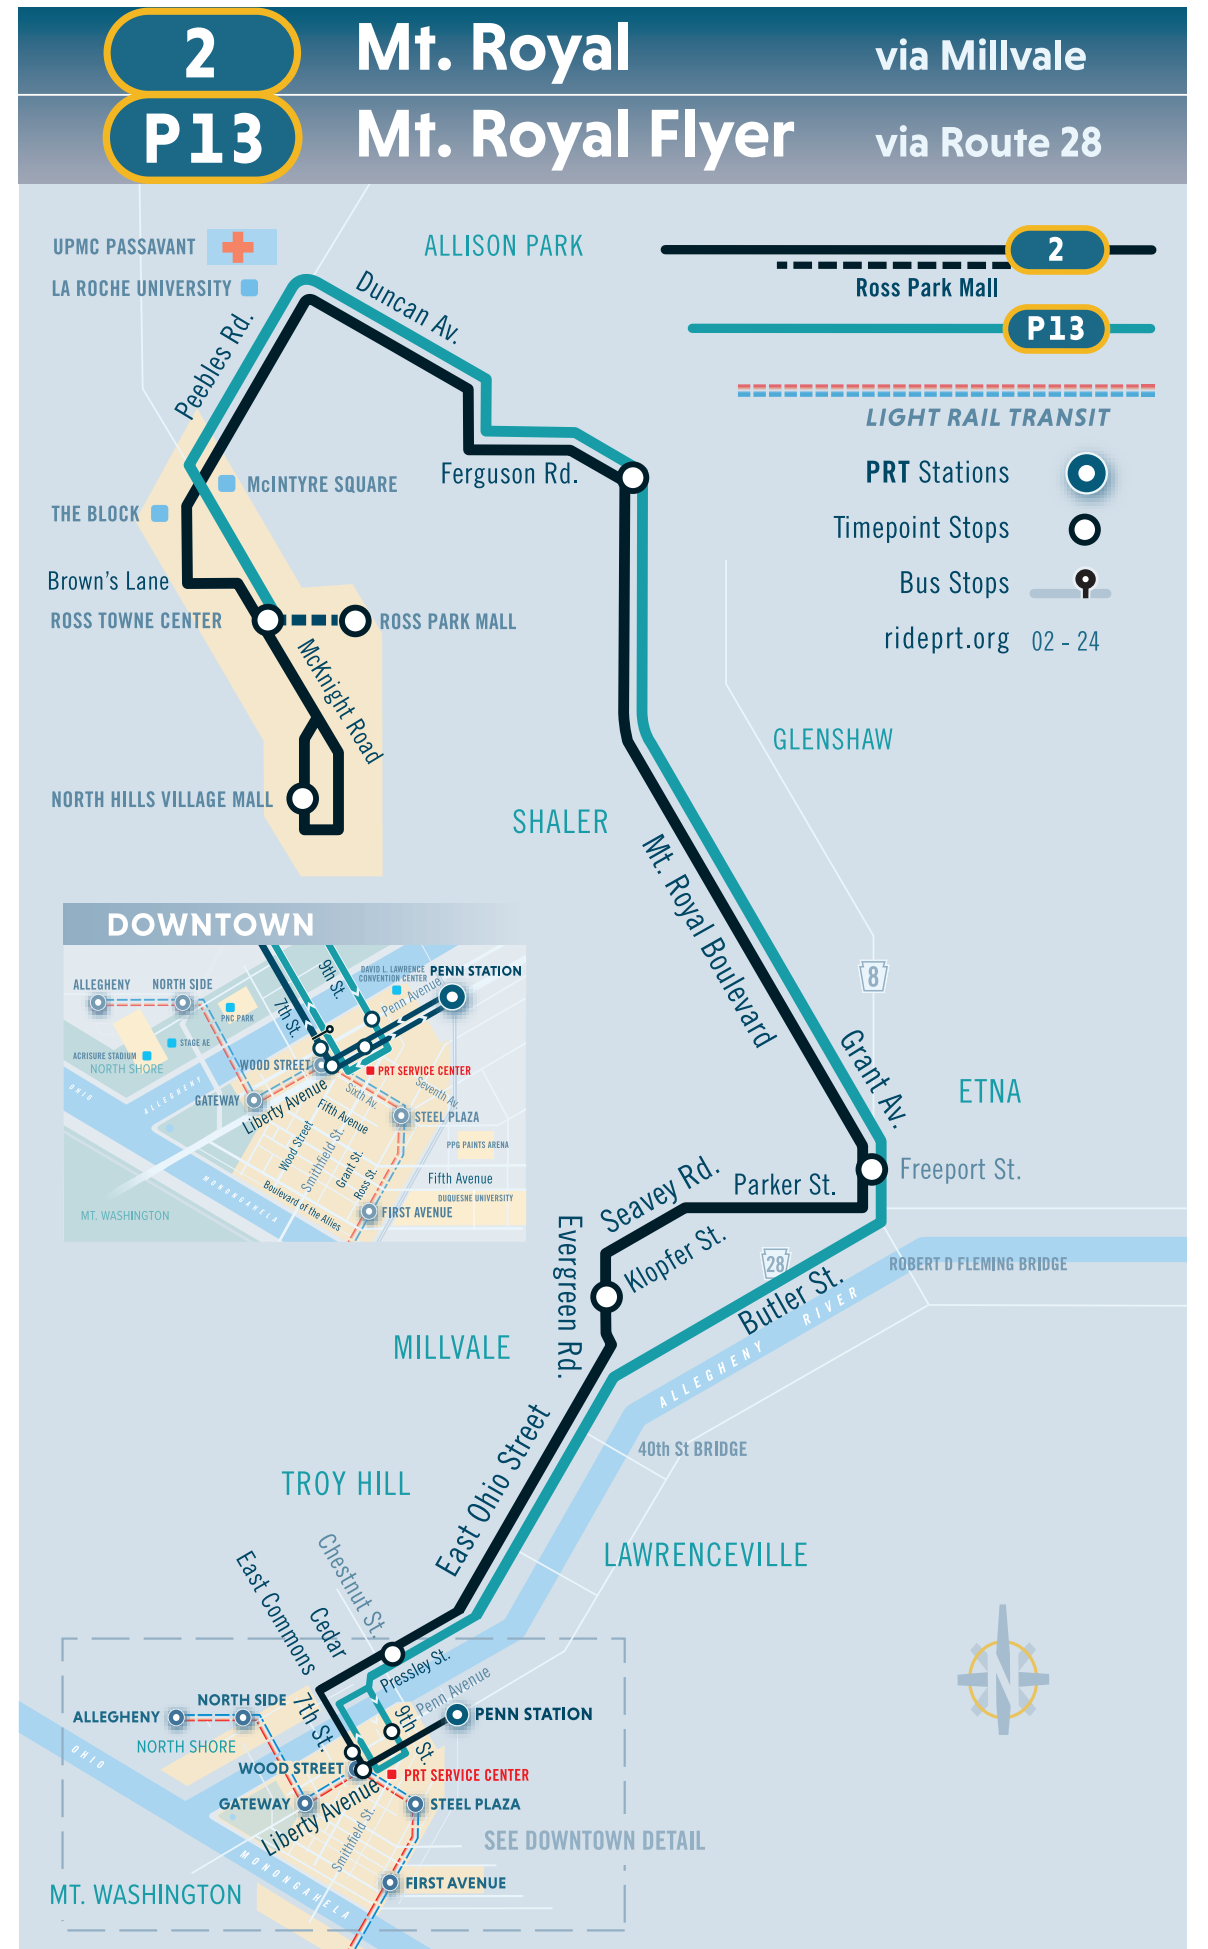

BUS STOPS

Routes 4 & P13 Downtown Stops

9th Street	at Penn Avenue
Liberty Avenue	at 7th Street (Clark Bldg)
7th Street	at Fort Duquesne Blvd

BUS STOPS

Route 2 Outbound Downtown Stops

East Busway	at Penn Station C
Liberty Avenue	opp. Smithfield St at 7th Street (Clark Bldg)
7th Street	at Fort Duquesne Blvd

4 TROY HILL

MONDAY THROUGH FRIDAY SERVICE

To Downtown Pittsburgh					To Troy Hill - Reserve				
Ross Perry Hwy opp West View Ave	Reserve Mt. Troy Rd at Geyer Rd	Troy Hill Troy Hill Loop	East Deutschtown Ohio St E at Chestnut St	Downtown 9th St at Penn Ave	Downtown 9th St at Penn Ave	East Deutschtown Troy Hill Rd past Chestnut St	Troy Hill Troy Hill Loop	Reserve Mt. Troy Rd at Geyer Rd	Ross Perry Hwy opp West View Ave
5:15	5:20	5:32	5:39	5:45	5:45	5:55	6:02	6:11	6:16
5:58	6:04	6:17	6:24	6:30	6:30	6:41	6:48	6:58	7:03
6:43	6:48	7:01	7:09	7:15	7:15	7:26	7:33	7:42	7:48
7:28	7:33	7:46	7:54	8:00	8:00	8:11	8:17	8:26	8:32
8:13	8:18	8:31	8:39	8:45	8:45	8:56	9:02	9:11	9:17
9:00	9:05	9:16	9:23	9:30	9:30	9:41	9:47	9:56	10:02
9:45	9:50	10:01	10:08	10:15	10:15	10:26	10:33	10:42	10:49
10:30	10:35	10:46	10:53	11:00	11:00	11:11	11:18	11:27	11:34
11:15	11:20	11:31	11:38	11:45	11:45	11:56	12:02	12:11	12:17
11:58	12:04	12:15	12:23	12:30	12:30	12:42	12:48	12:57	1:03
12:43	12:49	1:00	1:08	1:15	1:15	1:27	1:33	1:42	1:48
1:32	1:37	1:47	1:54	2:00	2:00	2:13	2:20	2:30	2:36
2:15	2:21	2:32	2:39	2:45	2:45	2:58	3:05	3:15	3:21
2:59	3:04	3:15	3:23	3:30	3:30	3:44	3:51	4:01	4:07
3:44	3:49	4:00	4:07	4:15	4:15	4:31	4:37	4:47	4:53
4:30	4:35	4:46	4:53	5:00	5:00	5:16	5:23	5:32	5:39
5:15	5:20	5:31	5:38	5:45	5:45	5:59	6:05	6:15	6:21
6:01	6:06	6:17	6:24	6:30	6:30	6:43	6:49	6:58	7:04
6:46	6:51	7:02	7:09	7:15	7:15	7:26	7:33	7:42	7:49
7:33	7:38	7:48	7:54	8:00	8:00	8:11	8:18	8:27	8:34
8:16	8:21	8:32	8:39	8:45	8:45	8:55	9:02	9:12	9:18
9:01	9:06	9:17	9:24	9:30	9:30	9:40	9:47	9:57	10:03