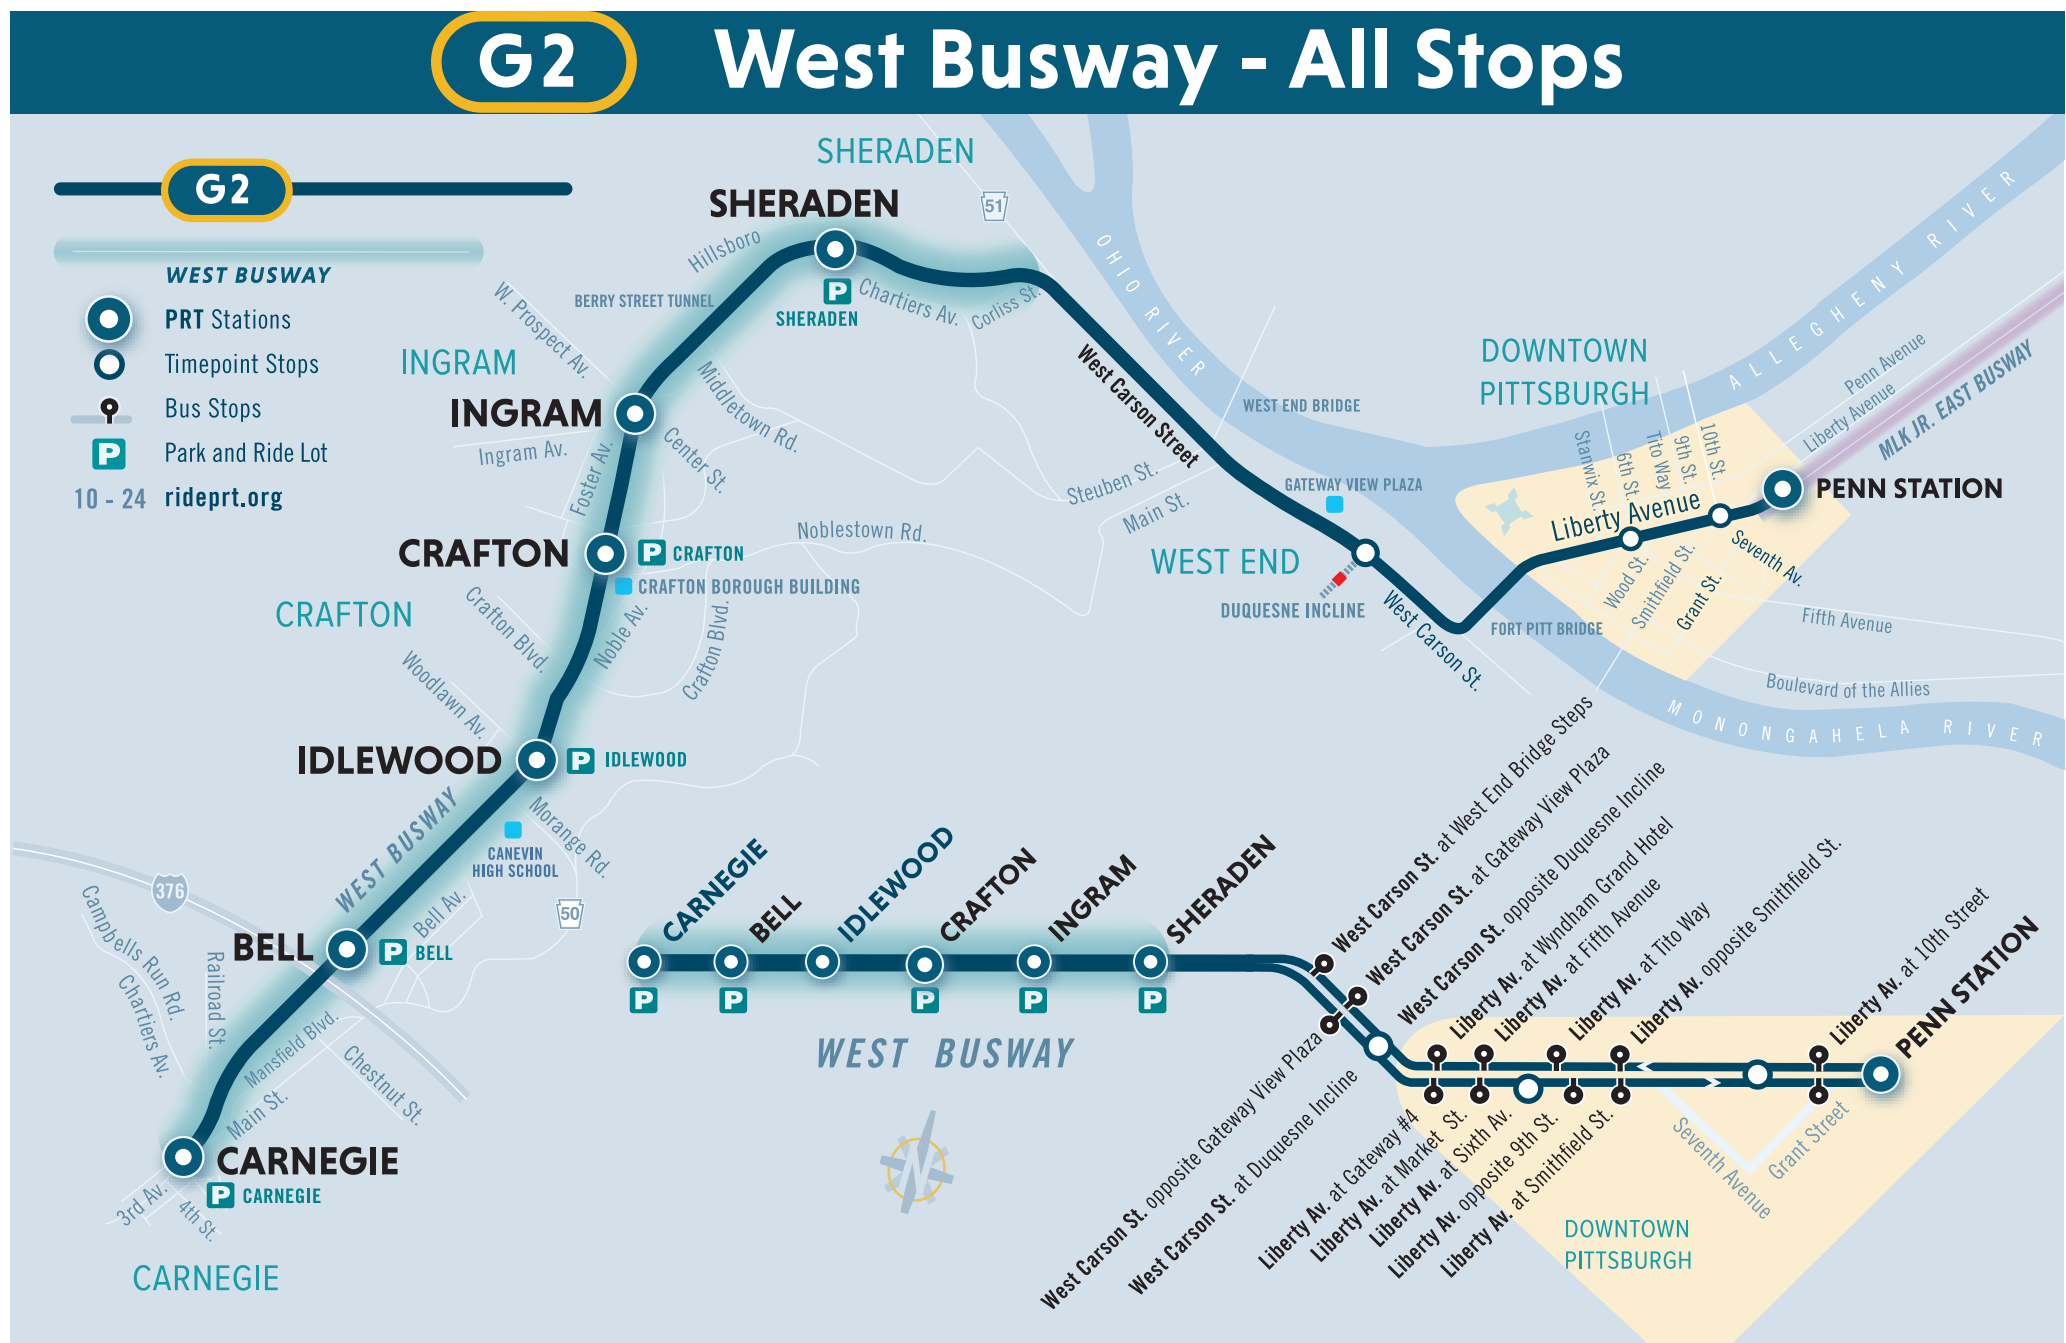

G2

West Busway - All Stops

ANNOUNCEMENTS

October 20, 2024 Service Changes:

Route G2: Downtown routing change to serve Penn Station.

SERVICE NOTES

Route G2 Sunday service operates on New Year's Day, Memorial Day, Independence Day, Labor Day, Thanksgiving, and Christmas.

BUS STOPS

Route G2 Downtown Stops

Liberty Ave	at Gateway #4 at Market St at Sixth Ave opp 9th St at Smithfield St at William Penn Pl
East Busway	Penn Station Stop A Penn Station Stop C
Liberty Ave	at 10th St opp Smithfield St at Tito Way at Fifth Ave at Wyndham Grand Hotel

AIRPORT SERVICE

Get away with PRT. Service to and from Pittsburgh International Airport is fast, frequent, and convenient. The 28X Airport Flyer serves Oakland, Downtown Pittsburgh, and most West Busway stops.

Visit rideprt.org, call 412.442.2000, or pick up a schedule for more information.

FARE INFORMATION

Your fare will get you farther. Instead of $2.75 per trip with a ConnectCard, transfers have been eliminated and your fare will include **FREE** transfers for up to three hours.

Single trip cash fare	$2.75
NEW: 3-Hour Pass	$2.75
1-Day Pass	$7.00
7-Day Pass	$25.00
7-Day Reduced Fare Pass	$12.50
31-Day Pass	$97.50
31-Day Reduced Fare Pass	$48.75
1-Year Pass	$1,072.50

All passes – with the exception of the 3-hour pass and 1-day pass – will remain active from first use until the end of the service day they are set to expire.

LIGHT RAIL FREE FARE ZONE

Ride for **FREE** anytime from First Avenue Station to Allegheny Station.

SPECIAL FARES

Children ages 6-11 pay half the full ConnectCard fare with a Kid's ConnectCard. Cash half fare is **$1.35**.

Children 5 and under ride **FREE** when accompanied by a fare-paying adult.

Individuals with disabilities pay half the full ConnectCard fare with a Pittsburgh Regional Transit Reduced Fare ConnectCard. Cash half fare is **$1.35**.

Seniors ride **FREE** with a Pittsburgh Regional Transit Senior Citizen ConnectCard or when displaying a state-issued senior citizen transit pass.

For Reduced Fare, Senior ConnectCard or Kid's ConnectCard eligibility, please visit: www.ridePRT.org/discounts or call Pittsburgh Regional Transit **Customer Service** at 412.442.2000.

Translation?

¿Traducción? 需要翻譯?

ترجمة Traduzione? अनुवाद

La información del Servicio de Atención al Cliente está ahora disponible en español 24 horas al día, 7 días a la semana. Llame al 412-442-2000.

Customer Service 412.442.2000

CONNECT WITH US!

We're here to help make your trip easier. PRT customer service representatives are available from 6 a.m. to 7 p.m. on weekdays and from 8 a.m. to 4:30 p.m. on weekends and holidays.

- ridePRT.org
- 412.442.2000 or 412.231.7007 (TTY)
- @pghtransit @pghtransitcare @pghtransitalert
- @pghtransit
- Text PRT (space) and your stop number to 41411 for real-time bus information.
- ACCESS Paratransit: 412.562.5353 or 711 (TTY)

EFFECTIVE 10/20/24

G2

G2 West Busway-All Stops

Via West Busway Downtown • Sheraden
Ingram • Crafton • Carnegie

Pittsburgh Regional Transit
rideprt.org