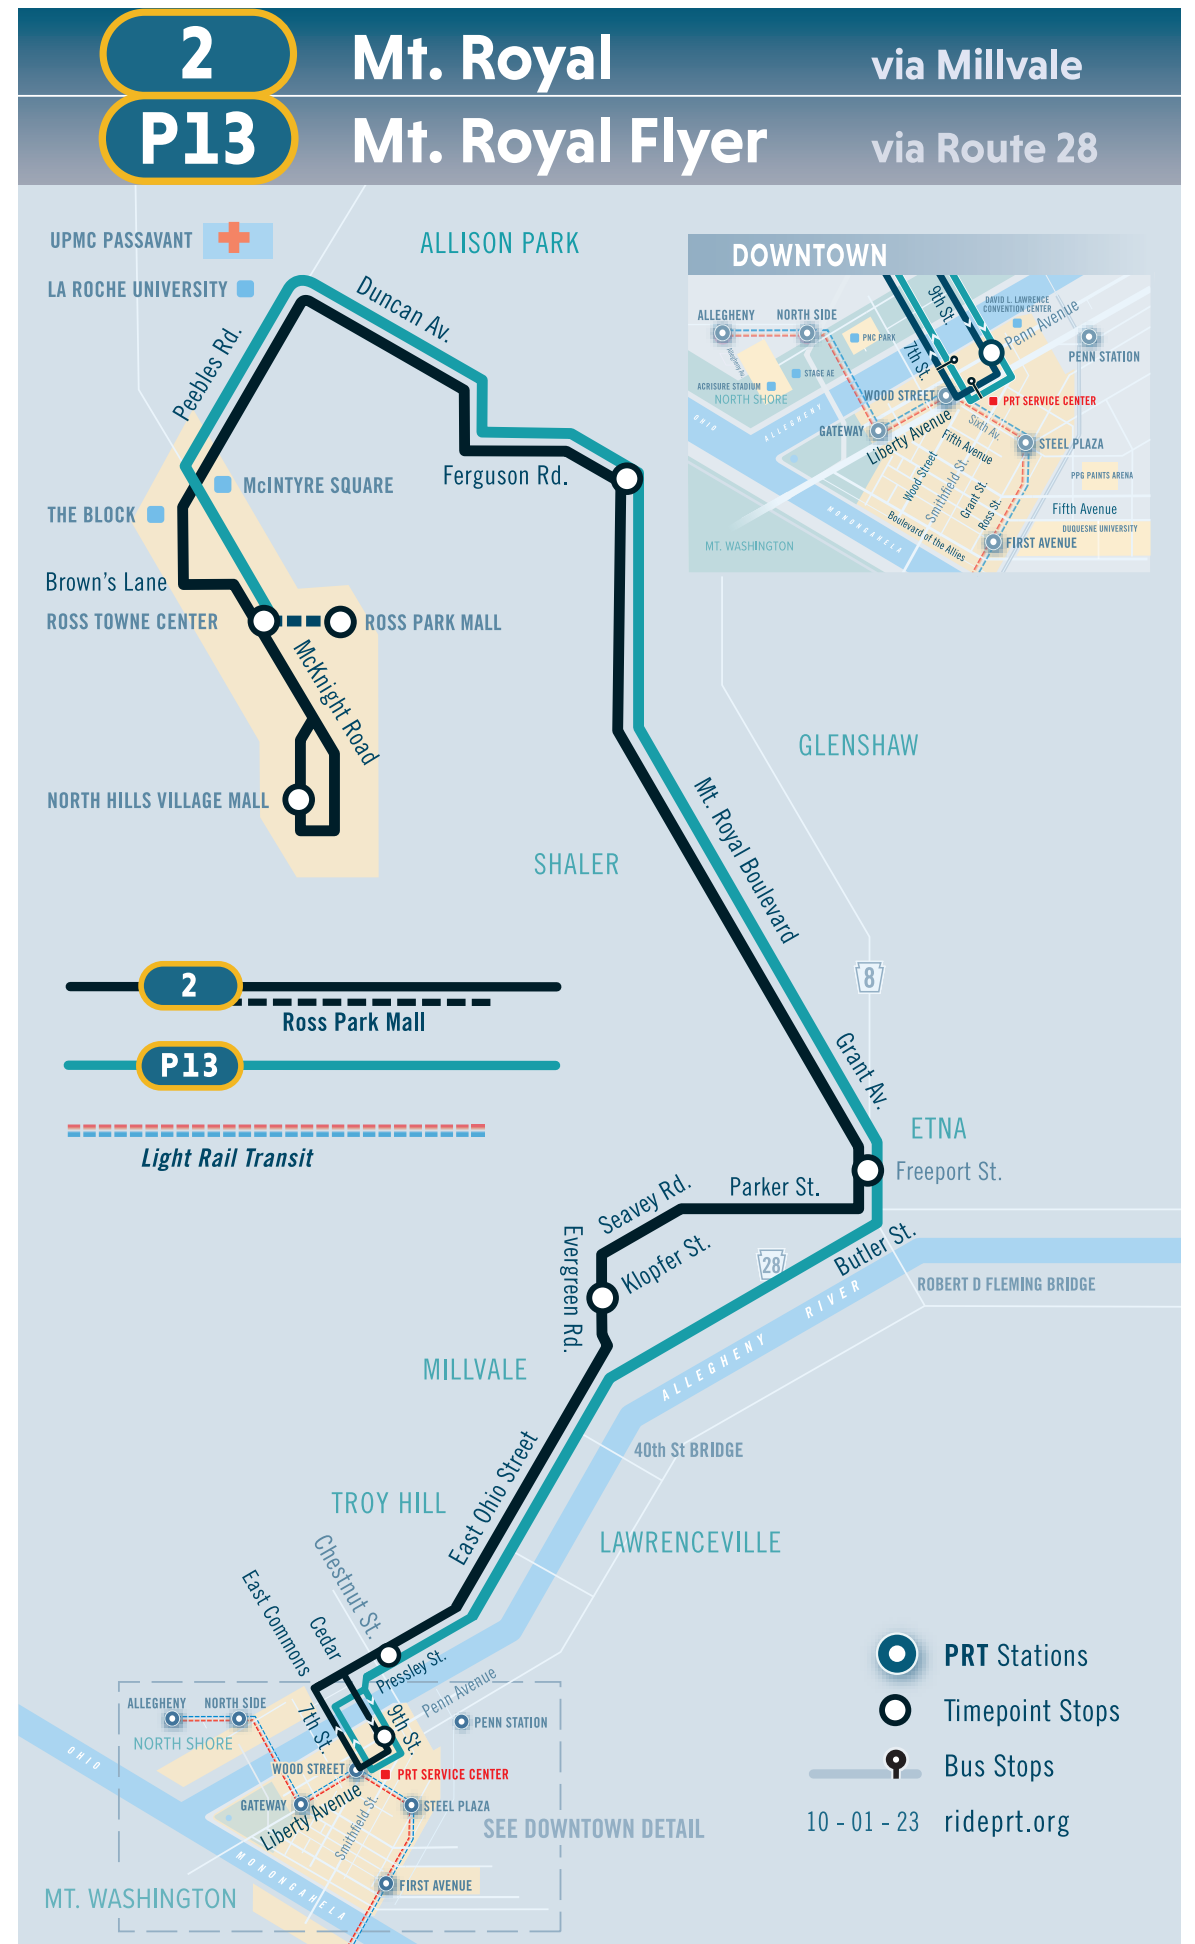

4 Troy Hill

4 TROY HILL

MONDAY THROUGH FRIDAY SERVICE

To Downtown Pittsburgh					To Troy Hill - Reserve					
Ross Perry Hwy opp West View Ave	Reserve Mt. Troy Rd at Geyer Rd	Troy Hill Troy Hill Loop	East Deutschtown Ohio St E at Chestnut St	Downtown 9th St at Penn Ave	Downtown 9th St at Penn Ave	Downtown 9th St at Penn Ave	East Deutschtown Troy Hill Rd past Chestnut St	Troy Hill Troy Hill Loop	Reserve Mt. Troy Rd at Geyer Rd	Ross Perry Hwy at West View Ave
5:15	5:20	5:32	5:39	5:45	5:45	5:45	5:55	6:02	6:11	6:16
5:58	6:04	6:17	6:24	6:30	6:30	6:30	6:41	6:48	6:58	7:03
6:43	6:48	7:01	7:09	7:15	7:15	7:15	7:26	7:33	7:42	7:48
7:28	7:33	7:46	7:54	8:00	8:00	8:00	8:11	8:17	8:26	8:32
8:13	8:18	8:31	8:39	8:45	8:45	8:45	8:56	9:02	9:11	9:17
9:00	9:05	9:16	9:23	9:30	9:30	9:30	9:41	9:47	9:56	10:02
9:45	9:50	10:01	10:08	10:15	10:15	10:15	10:26	10:33	10:42	10:49
10:30	10:35	10:46	10:53	11:00	11:00	11:00	11:11	11:18	11:27	11:34
11:15	11:20	11:31	11:38	11:45	11:45	11:45	11:56	12:02	12:11	12:17
11:58	12:04	12:15	12:23	12:30	12:30	12:30	12:42	12:48	12:57	1:03
12:43	12:49	1:00	1:08	1:15	1:15	1:15	1:27	1:33	1:42	1:48
1:32	1:37	1:47	1:54	2:00	2:00	2:00	2:13	2:20	2:30	2:36
2:15	2:21	2:32	2:39	2:45	2:45	2:45	2:58	3:05	3:15	3:21
2:59	3:04	3:15	3:23	3:30	3:30	3:30	3:44	3:51	4:01	4:07
3:44	3:49	4:00	4:07	4:15	4:15	4:15	4:31	4:37	4:47	4:53
4:30	4:35	4:46	4:53	5:00	5:00	5:00	5:16	5:23	5:32	5:39
5:15	5:20	5:31	5:38	5:45	5:45	5:45	5:59	6:05	6:15	6:21
6:01	6:06	6:17	6:24	6:30	6:30	6:30	6:43	6:49	6:58	7:04
6:46	6:51	7:02	7:09	7:15	7:15	7:15	7:26	7:33	7:42	7:49
7:33	7:38	7:48	7:54	8:00	8:00	8:00	8:11	8:18	8:27	8:34
8:16	8:21	8:32	8:39	8:45	8:45	8:45	8:55	9:02	9:12	9:18
9:01	9:06	9:17	9:24	9:30	9:30	9:30	9:40	9:47	9:57	10:03