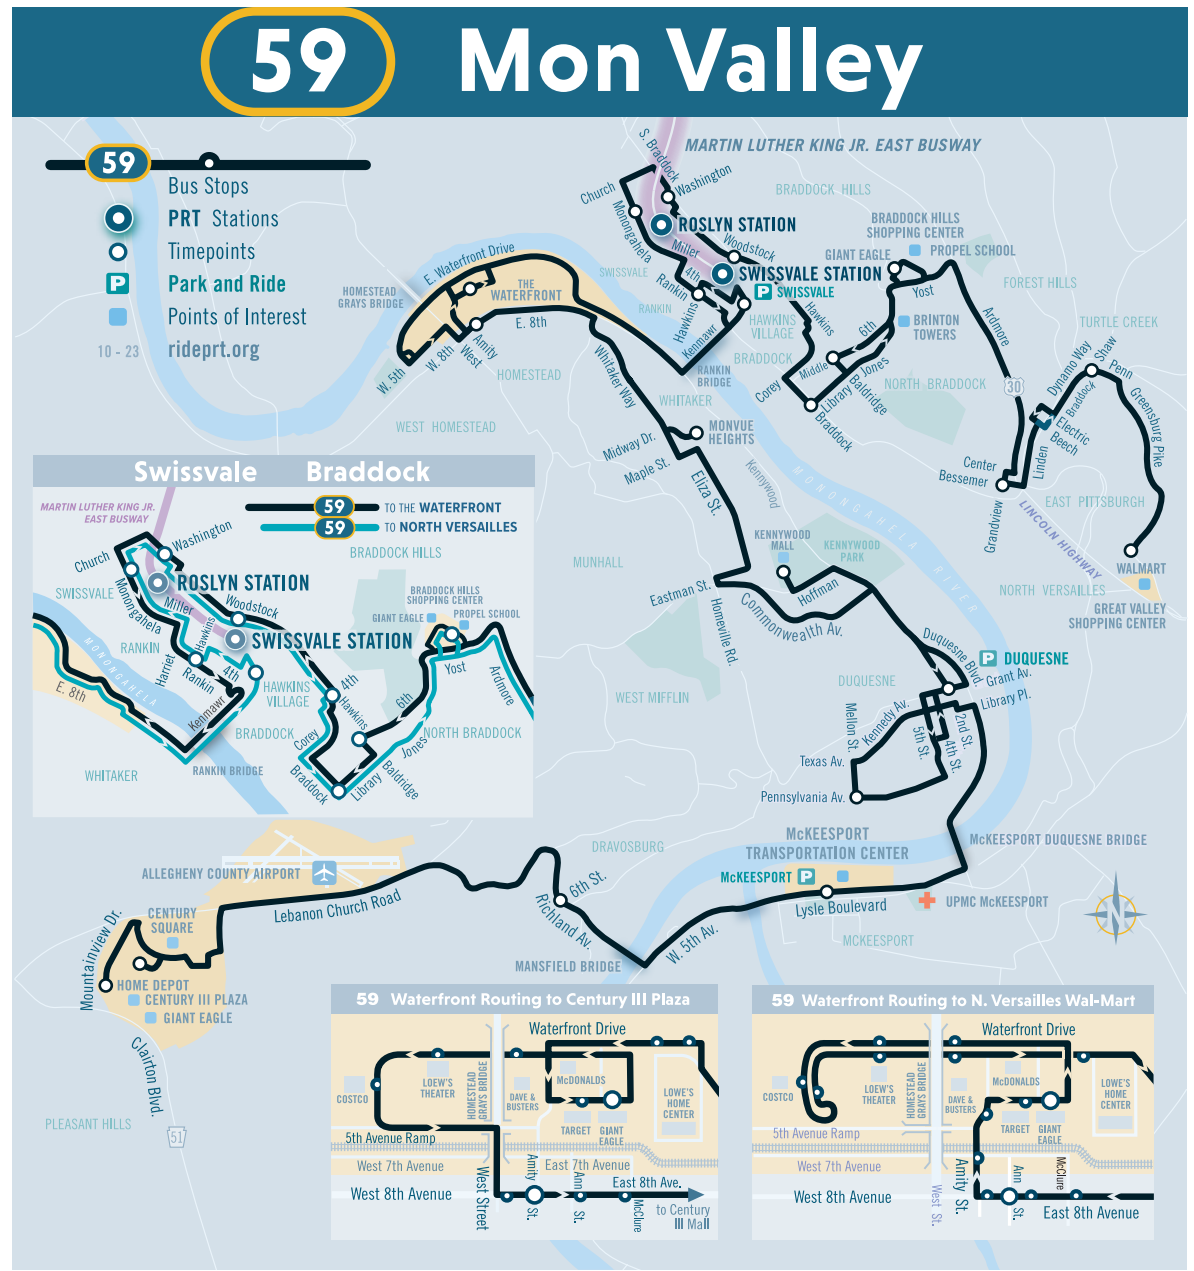

Table with 25 columns: West Mifflin, Century Square, Dravosburg, McKeesport, West Mifflin, Duquesne, Kennywood Mall, Monview Heights, Homestead, Waterfront, Hawkins Village, Swissvale, Braddock, Braddock Hills, Bessemer Terrace, North Versailles. Rows show bus departure times for Monday through Friday service.

Table with 25 columns: West Mifflin, Century Square, Dravosburg, McKeesport, West Mifflin, Duquesne, Kennywood Mall, Monview Heights, Homestead, Waterfront, Hawkins Village, Swissvale, Braddock, Braddock Hills, Bessemer Terrace, North Versailles. Rows show bus departure times for Sunday and holiday service.

Inconspicuous behavior can result in the loss of your bus stop! Pittsburgh Regional Transit appreciates your cooperation.

Amity Street at Target Drive. Target Drive past Target Entrance. Giant Eagle Drive past Giant Eagle Entrance. Waterfront Drive opp. Bridge Street (Red Robin) opp. AMC Theatre at Costco Driveway. AIRPORT SERVICE logo. Get away with PRT. Service to and from Pittsburgh International Airport is fast, frequent, and convenient.

To Clairton - Century Square												
North Versailles Walmart	Port Perry Clyde Ave at Port Perry Rd	North Versailles E Pgh McKeesport Blvd at Maryland Ave	McKeesport Lysle Blvd at Mckesprt. Transpo Ctr	Glassport Monongahela Ave at 5th St	Wilson State St at Walnut Ave	Clairton St Clair Ave at Miller Ave	Jefferson Regional Medical Center at main entrance	CCAC South Campus	Pleasant Hills Hwy Rt 51 at Century III Mall	Century Square West Mifflin Walmart	Mifflin Estates A Dr at B Dr	West Mifflin Lebanon Rd at Noble Dr
6:11	6:14	6:16	6:25	6:33	6:39	6:44	6:54	7:00	7:07	F 7:12	7:20	7:29
7:16	7:19	7:21	7:30	7:39	7:44	7:49	7:59	8:05	8:12	F 8:17	8:25	8:34
8:16	8:20	8:22	8:31	8:38	8:46	8:51	9:01	9:07	9:14	F 9:20	9:28	9:38
9:21	9:25	9:27	9:36	9:44	9:51	9:56						