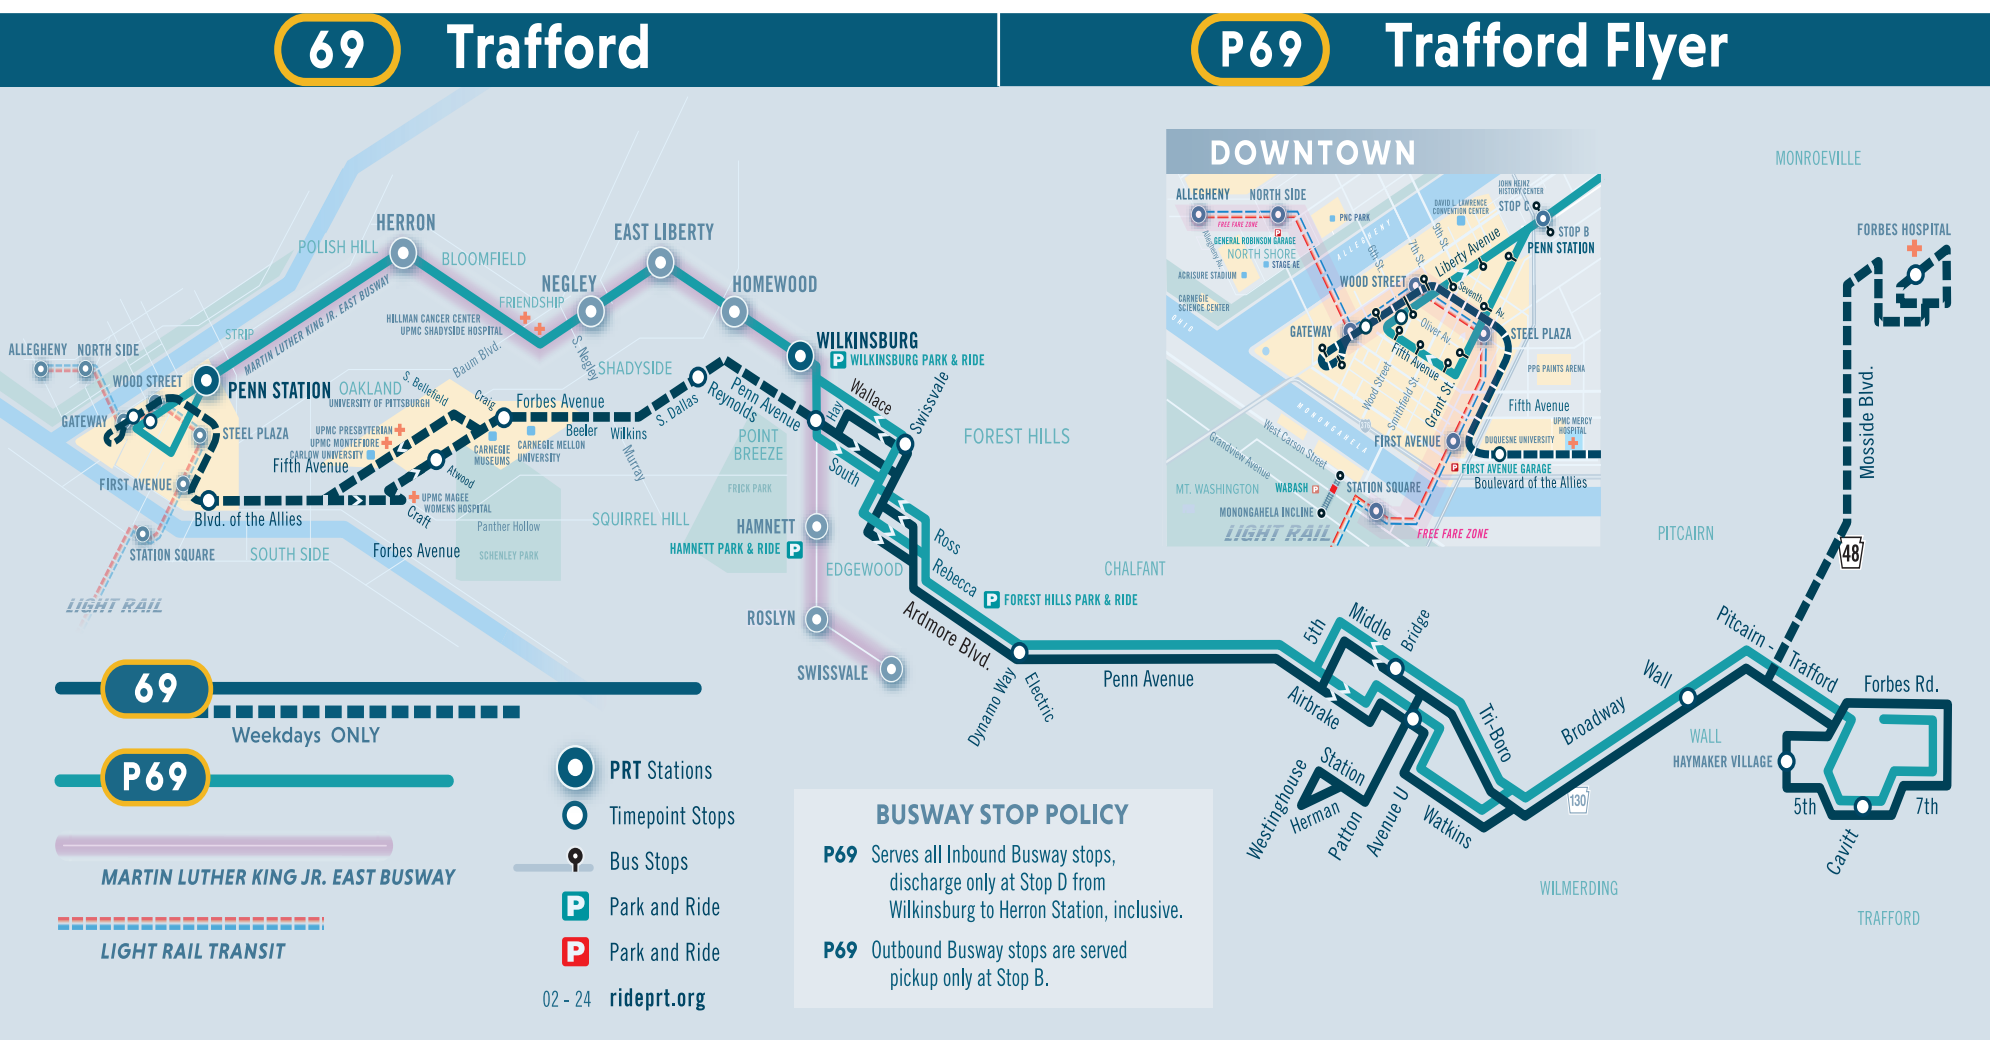

SUNDAY AND HOLIDAY SERVICE

To Wilkinsburg Station						To East Pittsburgh - Trafford					
Trafford 5th St at Cavit Ave	Pitcairn Broadway Blvd at Wall Ave	Wilmerding Middle Ave at Bridge St	East Pittsburgh Electric Ave opp. Dynamo Way	Wilkinsburg Wallace Ave past Swissvale Ave	East Busway Wilkinsburg Station Stop D	East Busway Wilkinsburg Station Stop B	East Pittsburgh Electric Ave at Dynamo Way	Wilmerding Airbrake Ave at Bridge St	Pitcairn Broadway Blvd opp. Wall Ave	Haymaker Village Shop n Save	Trafford 5th St at Cavit Ave
8:07	8:14	8:23	8:27	8:40	8:43	8:07	8:14	8:23	8:27	8:40	8:43
9:41	9:49	9:58	10:02	10:15	10:18	11:17	11:25	11:34	11:38	11:51	11:54
12:50	12:58	1:07	1:11	1:24	1:27	2:25	2:33	2:42	2:45	2:58	3:01
4:03	4:11	4:22	4:25	4:38	4:42	5:43	5:51	6:00	6:03	6:16	6:19
7:17	7:25	7:34	7:36	7:48	7:51	8:50	8:57	9:06	9:08	9:20	9:23
10:16	10:23	10:31	10:33	10:45	10:48	.....	.....	.....	.....	.....	.....

PRT CONNEC+CARD
A REGIONAL TRANSIT PARTNERSHIP™

Flexible
for when you need it.

Stored Cash Value doesn't expire like an annual, monthly or weekly pass.

BUS STOPS

Route 69 Downtown Stops

Seventh Avenue	at Smithfield Street at William Penn Place
Liberty Avenue	at Tito Way at Wyndham Grand Hotel at Gateway #4 at Market Street at Wood Street

Light type indicates AM times. **Bold type indicates PM times**