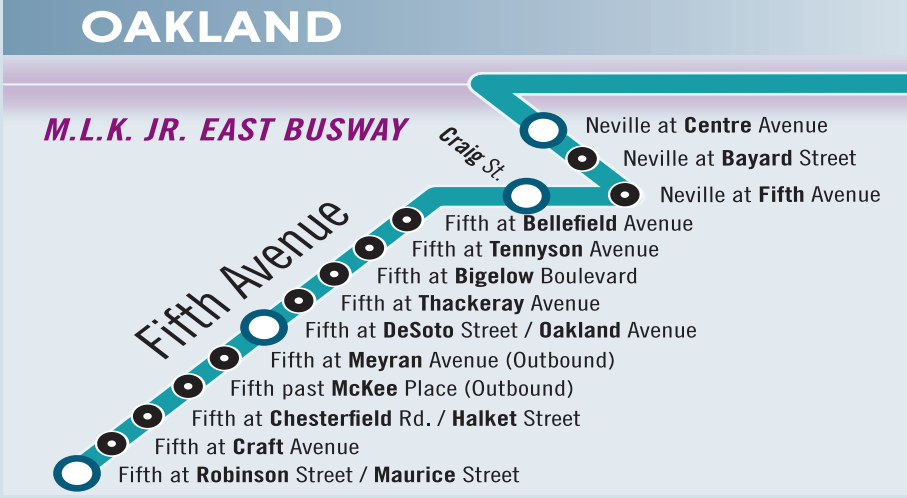

Pittsburgh Regional Transit (PRT) hereby gives public notice of its policy to assure full compliance with Title VI of the Civil Rights Act of 1964. PRT is committed to ensuring that no person is excluded from participation in, or denied the benefits of its services on the basis of race, color or national origin as protected by Title VI of the Civil Rights Act of 1964, as amended.

No person or group of persons shall be discriminated against with regard to the routing, scheduling or quality of transportation service furnished by PRT on the basis of race, color or national origin. Frequency of service, age and quality of vehicles assigned to routes, quality of stations serving different routes and location of routes may not be determined on the basis of race, color or national origin.

Any person who believes that they have, individually, or as a member of any specific class of persons, been subjected to discrimination on the basis of race, color or national origin may file a complaint with PRT. A complaint must be filed within 180 days after the date of the alleged discrimination.

Any person who requires additional information concerning this notice or believes that they have been subjected to discrimination and would like to file a complaint should provide written notice to the PRT Customer Service Department at either the address or website listed below:

Customer Service Department
Pittsburgh Regional Transit
345 Sixth Avenue, 3rd Floor
Pittsburgh, PA 15222-2527
www.RidePRT.org

FARE INFORMATION

Your fare will get you farther. Instead of $2.75 per trip with a ConnectCard, transfers have been eliminated and your fare will include **FREE** transfers for up to three hours.

Single trip cash fare	$2.75
NEW: 3-Hour Pass	$2.75
1-Day Pass	$7.00
7-Day Pass	$25.00
7-Day Reduced Fare Pass	$12.50
31-Day Pass	$97.50
31-Day Reduced Fare Pass	$48.75
1-Year Pass	$1,072.50

All passes – with the exception of the 3-hour pass and 1-day pass – will remain active from first use until the end of the service day they are set to expire.

LIGHT RAIL FREE FARE ZONE

Ride for **FREE** anytime from First Avenue Station to Allegheny Station.

SPECIAL FARES

Children ages 6-11 pay half the full ConnectCard fare with a Kid's ConnectCard. Cash half fare is **$1.35**.

Children 5 and under ride **FREE** when accompanied by a fare-paying adult.

Individuals with disabilities pay half the full ConnectCard fare with a Pittsburgh Regional Transit Reduced Fare ConnectCard. Cash half fare is **$1.35**.

Seniors ride **FREE** with a Pittsburgh Regional Transit Senior Citizen ConnectCard or when displaying a state-issued senior citizen transit pass.

For Reduced Fare, Senior ConnectCard or Kid's ConnectCard eligibility, please visit: www.ridePRT.org/discounts or call Pittsburgh Regional Transit **Customer Service** at **412.442.2000**.

Translation?

¿Traducción? 需要翻譯?
ترجمة Traduzione? अनुवाद

Customer Service 412.442.2000

CONNECT WITH US!