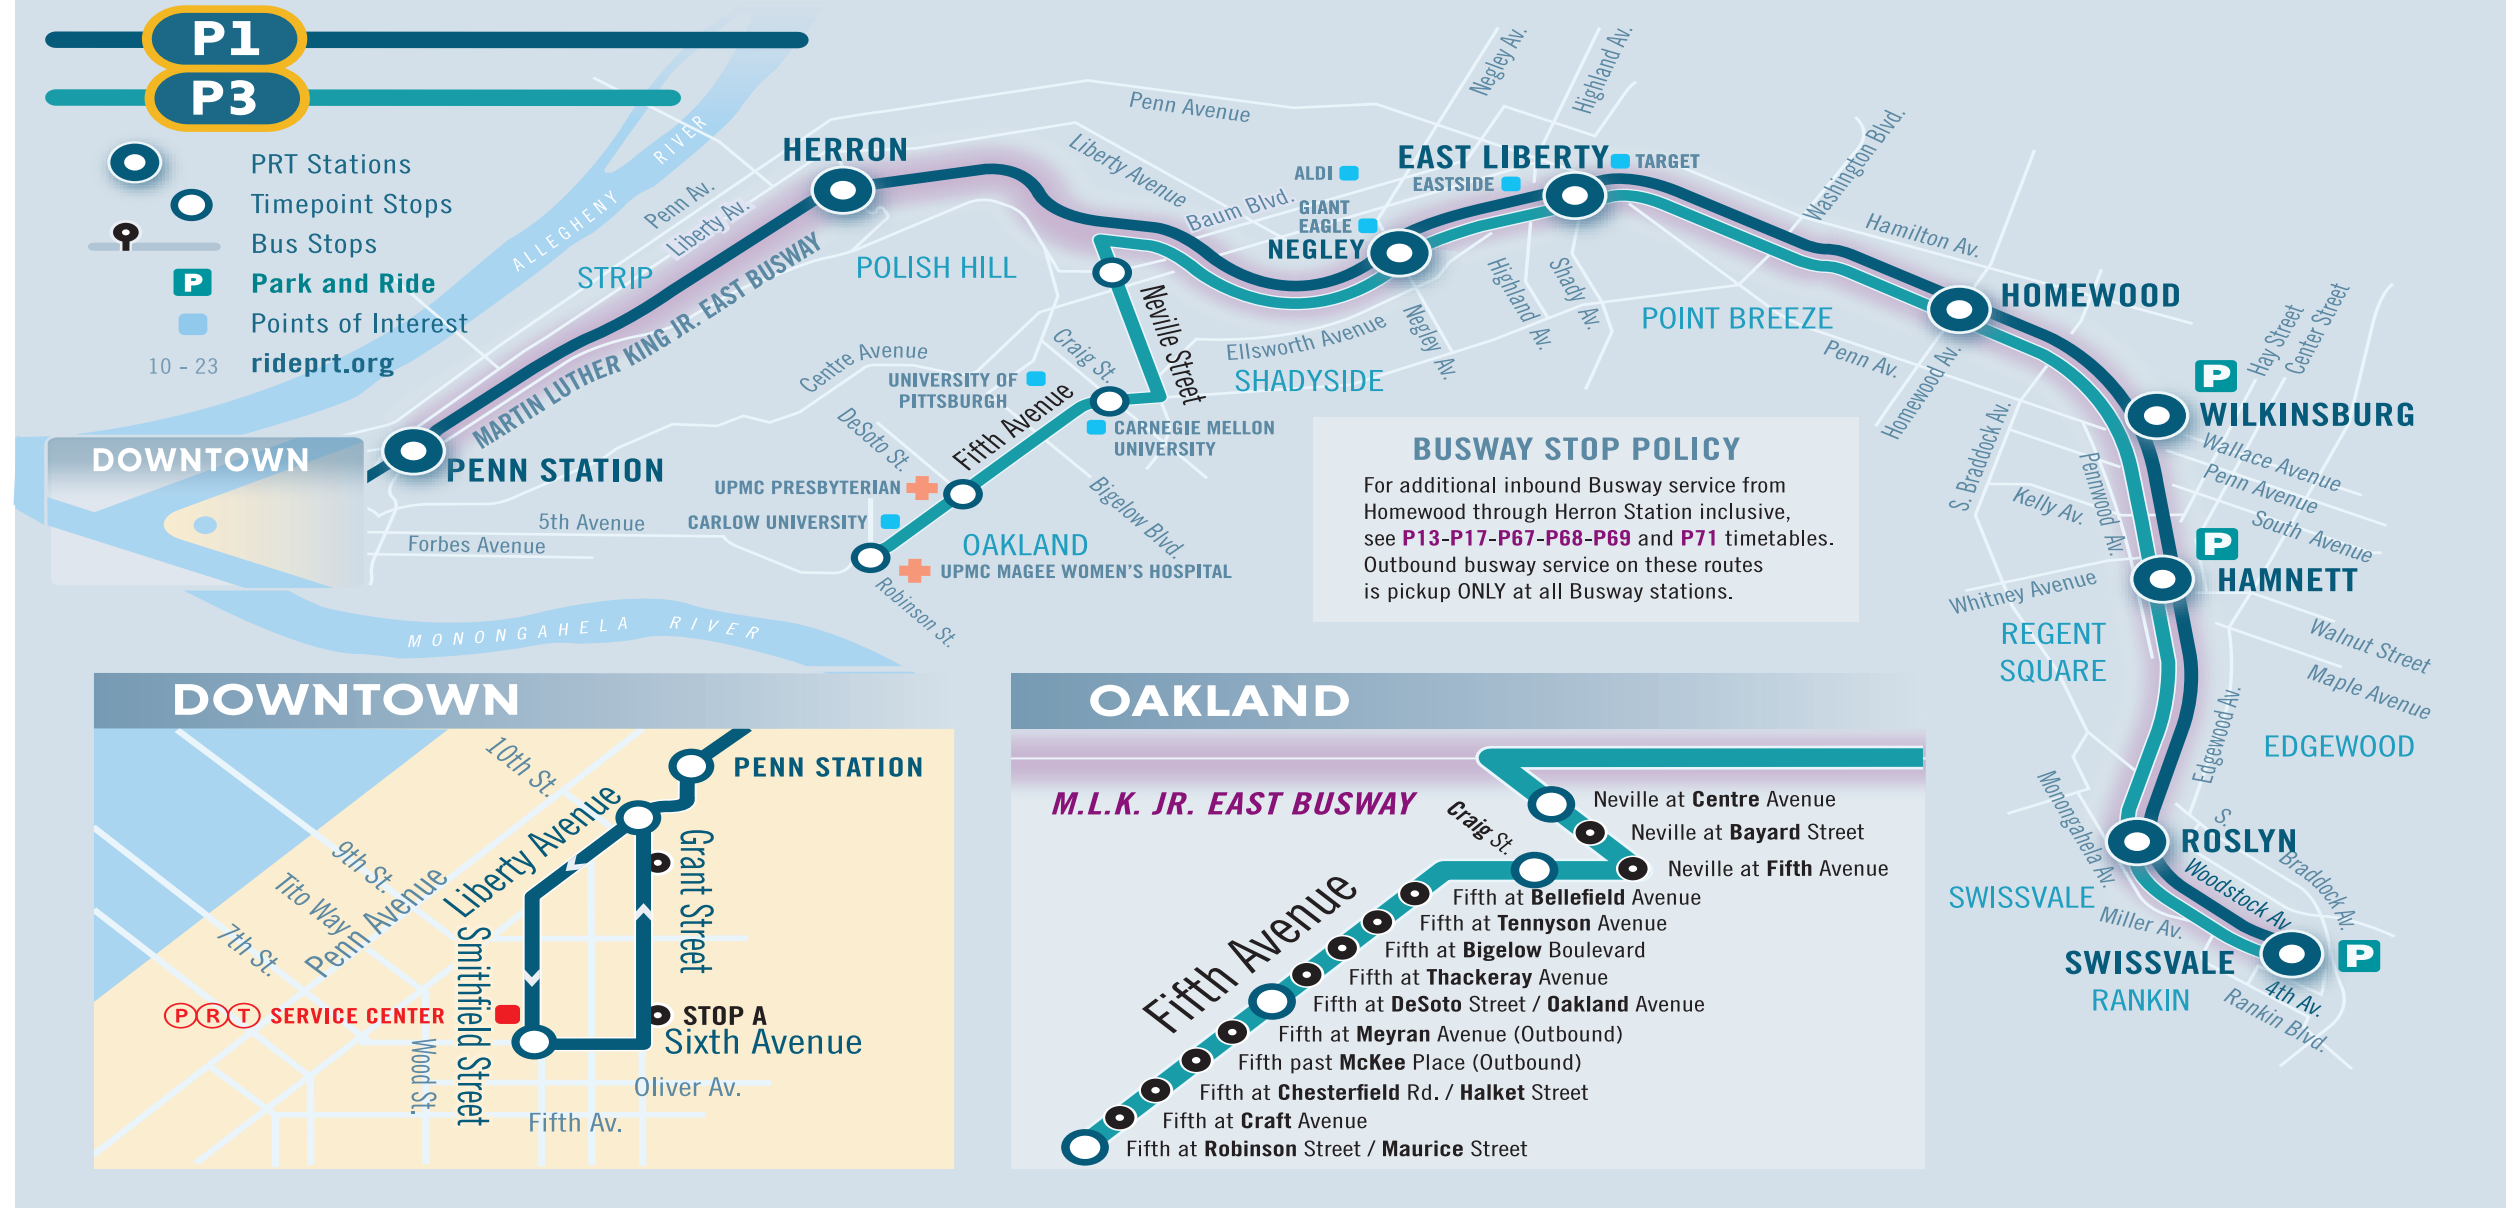

P1 East Busway - All Stops

P3 East Busway - Oakland

BUSWAY STOP POLICY
For additional inbound Busway service from Homewood through Herron Station inclusive, see P13-P17-P67-P68-P69 and P71 timetables. Outbound busway service on these routes is pickup ONLY at all Busway stations.