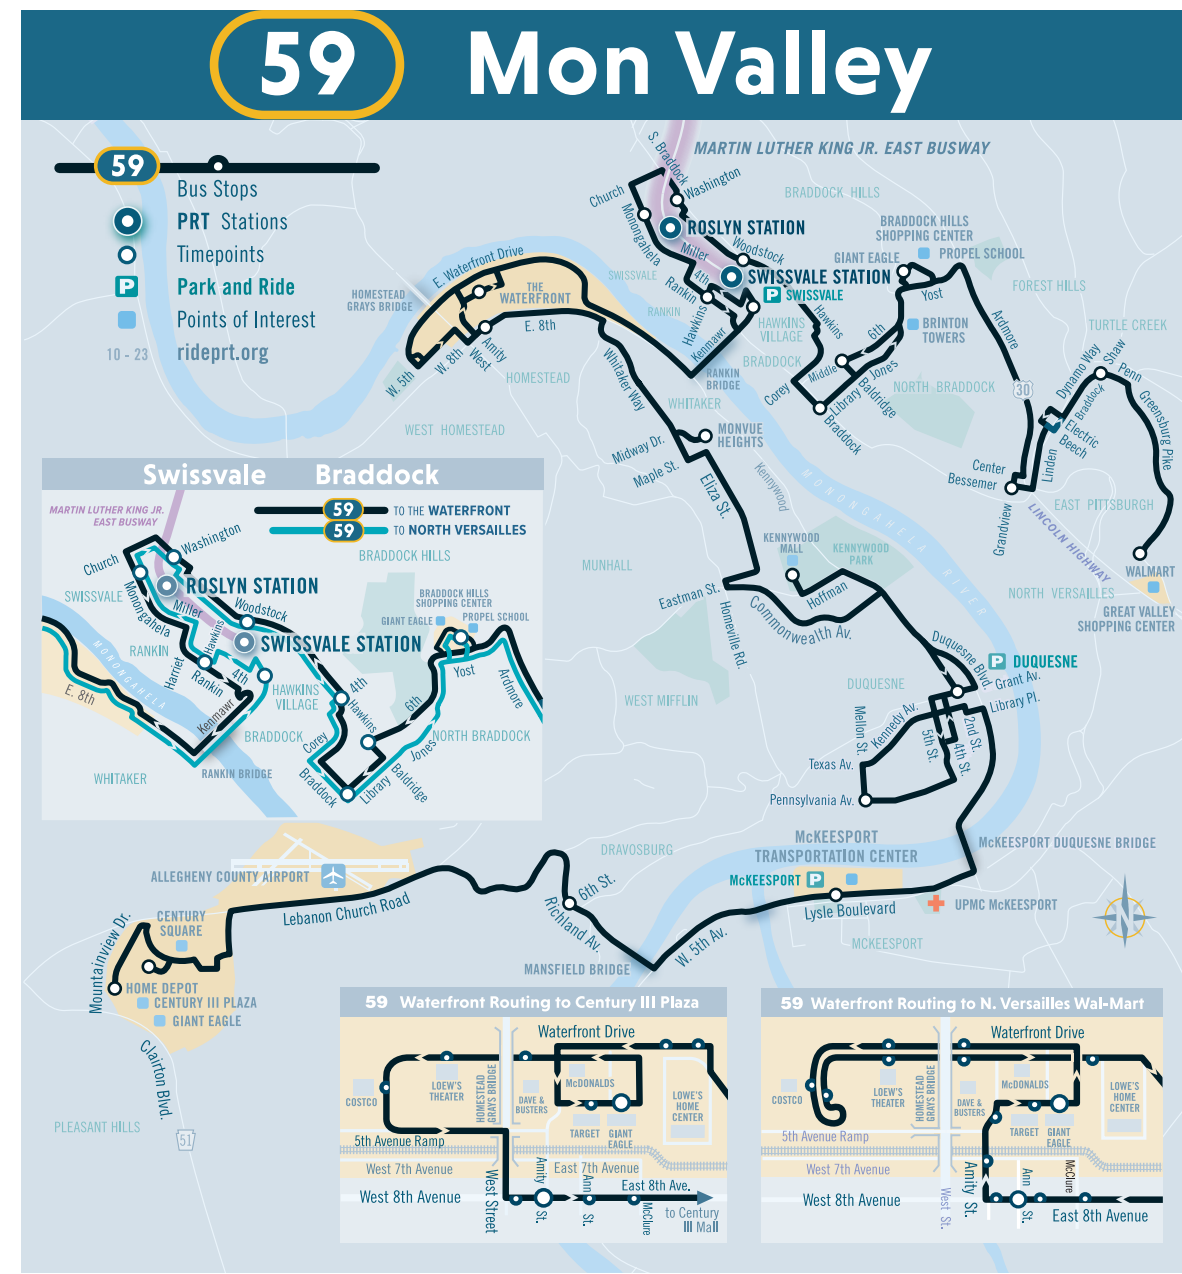

To North Versailles															
West Mifflin	Century Square	Dravosburg	McKeesport	West Mifflin	Duquesne	Kennywood Mall	Monview Heights	Homestead	Waterfront	Hawkins Village	Swissvale	Braddock	Braddock Hills	Bessemer Terrace	North Versailles
Mountainview Dr at Home Depot	Walmart (West Mifflin)	Richland Ave opp. 6th St	Lysle Blvd opp. Transportation Ctr	Mellon St at Pennsylvania Ave	Grant Ave at 2nd St	(Giant Eagle)	Midway Dr Shelter (Monvue Hts.)	Eighth Ave E at Amity St	(Giant Eagle)	Braddock Ave at Hawkins Village	Woodstock Ave at Swissvale Station Steps	Braddock Ave opp. Library St	Shopping Center Ctr (Giant Eagle)	Grandview Ave at Bessemer Ave	Walmart
5:10	5:13	5:23	5:28	5:41	5:48	5:55	6:10	6:20	6:24	6:37	6:42	6:49	6:57	7:04	7:20
5:50	5:53	6:03	6:08	6:21	6:28	6:35	6:50	7:00	7:04	7:17	7:22	7:29	7:37	7:44	8:00
6:30	6:33	6:43	6:48	7:01	7:08	7:15	7:30	7:40	7:44	7:57	8:02	8:09	8:17	8:24	8:40
7:10	7:13	7:23	7:28	7:41	7:48	7:55	8:10	8:20	8:24	8:37	8:42	8:49	8:57	9:04	9:20
7:50	7:53	8:03	8:09	8:22	8:29	8:36	8:50	9:00	9:04	9:17	9:22	9:29	9:37	9:44	10:00
8:30	8:33	8:43	8:49	9:02	9:09	9:16	9:30	9:40	9:44	9:57	10:02	10:09	10:17	10:24	10:40
9:09	9:12	9:22	9:28	9:41	9:48	9:55	10:09	10:20	10:24	10:37	10:42	10:49	10:57	11:04	11:20
9:49	9:52	10:02	10:08	10:21	10:28	10:35	10:49	11:00	11:04	11:17	11:22	11:29	11:37	11:44	12:00
10:31	10:34	10:44	10:50	11:03	11:10	11:17	11:31	11:42	11:46	11:59	12:04	12:11	12:19	12:26	12:42
11:08	11:11	11:21	11:27	11:40	11:47	11:54	12:08	12:19	12:23	12:36	12:41	12:48	12:56	1:03	1:20
11:50	11:54	12:04	12:10	12:23	12:30	12:38	12:52	1:03	1:07	1:20	1:25	1:32	1:40	1:47	1:53
12:29	12:33	12:44	12:50	1:03	1:10	1:18	1:32	1:43	1:47	2:00	2:06	2:13	2:21	2:28	2:45
1:05	1:09	1:20	1:26	1:39	1:46	1:54	2:08	2:19	2:23	2:36	2:42	2:49	2:56	3:03	3:20
1:50	1:54	2:05	2:10	2:23	2:30	2:38	2:51	3:02	3:06	3:19	3:24	3:31	3:38	3:44	4:00
2:31	2:35	2:46	2:51	3:04	3:11	3:19	3:32	3:42	3:46	3:59	4:04	4:11	4:18	4:24	4:40
3:13	3:17	3:28	3:33	3:46	3:53	4:00	4:13	4:22	4:26	4:39	4:44	4:51	4:58	5:04	5:20
3:53	3:57	4:08	4:13	4:26	4:33	4:40	4:53	5:02	5:06	5:19	5:24	5:31	5:38	5:44	6:00
4:32	4:36	4:46	4:51	5:04	5:11	5:18	5:31	5:40	5:43	5:56	6:01	6:07	6:14	6:20	6:36
5:17	5:21	5:31	5:36	5:49	5:56	6:03	6:16	6:24	6:27	6:40	6:45	6:51	6:58	7:04	7:20
5:58	6:02	6:12	6:17	6:30	6:37	6:43	6:56	7:04	7:07	7:19	7:24	7:30	7:37	7:43	7:59
6:39	6:43	6:53	6:58	7:10	7:17	7:23	7:36	7:44	7:47	7:59	8:04	8:10	8:17	8:23	8:38
7:20	7:23	7:33	7:38	7:50	7:57	8:03	8:15	8:23	8:26	8:38	8:43	8:49	8:56	9:02	9:17
8:27	8:30	8:40	8:44	8:56	9:03	9:09	9:21	9:29	9:32	9:44	9:49	9:55	10:02	10:08	10:23
9:25	9:28	9:38	9:42	9:54	10:01	10:07	10:19	10:27	10:30	10:42	10:46	10:52	10:59	11:05	11:20
10:36	10:39	10:49	10:53	11:05	11:12	11:18	11:30	11:38	11:41	11:53	11:57	12:03	12:10	12:16	12:31
11:36	11:39	11:49	11:53	12:05	12:12	12:18	12:30	12:38	12:41	12:53	12:57	1:03	1:10	1:16	1:31

SATURDAY SERVICE

To West Mifflin														
North Versailles	Turtle Creek	Bessemer Terrace	Braddock Hills	North Braddock	Swissvale	Rankin	Waterfront	Homestead	Monview Heights	Kennywood Mall	Duquesne	West Mifflin	West Mifflin	West Mifflin
Walmart	Penn Ave at Shaw Ave	Bessemer Ave at Grandview Ave	Shopping Center Ctr (Giant Eagle)	Baldridge Ave past 6th St	Woodstock Ave opp. Swissvale Sta. Steps	Noble St opp. Washington St	Rankin Blvd opp. Hawkins Ave	(Giant Eagle)	past Amity St	Midway Dr Shelter (Monvue Hts.)	Kennywood Mall (Giant Eagle)	2nd St at Grant Ave	Pennsylvania Ave at Mellon St	at Transportation Ctr
4:55	4:59	5:04	5:09	5:12	5:20	5:22	5:28	5:38	5:45	5:54	6:07	6:13	6:20	6:32
5:59	6:03	6:08	6:13	6:16	6:25	6:27	6:33	6:44	6:51	7:00	7:13	7:20	7:27	7:39
7:00	7:04	7:09	7:14	7:17	7:26	7:29	7:35	7:46	7:53	8:02	8:15	8:22	8:29	8:41
8:10	8:14	8:19	8:24	8:27	8:36	8:39	8:45	8:56	9:03	9:12	9:25	9:32	9:39	9:51
9:16	9:20	9:25	9:31	9:34	9:43	9:46	9:52	10:04	10:11	10:20	10:33	10:40	10:47	10:59
10:06	10:10	10:15	10:21	10:24	10:33	10:36	10:43	10:55	11:02	11:11	11:25	11:32	11:39	11:51
11:05	11:09	11:14	11:20	11:23	11:32	11:35	11:42	11:54	12:01	12:10	12:24	12:31	12:38	12:50
11:55	12:00	12:05	12:11	12:14	12:23	12:26	12:33	12:47	12:54	1:03	1:17	1:24	1:31	1:43
1:10	1:15	1:20	1:26	1:29	1:38	1:41	1:48	2:02	2:09	2:18	2:32	2:39	2:46	2:58
2:10	2:15	2:20	2:26	2:29	2:38	2:41	2:48	3:02	3:10	3:19	3:33	3:40	3:47	3:59
3:10	3:15	3:20	3:26	3:29	3:38	3:41	3:48	4:02	4:10	4:19	4:32	4:39	4:46	4:58
4:10	4:15	4:20	4:26	4:29	4:38	4:41	4:48	5:01	5:08	5:17	5:30	5:37	5:44	5:56
5:06	5:11	5:16	5:22	5:25	5:34	5:37	5:44	5:57	6:04	6:13	6:26	6:33	6:40	6:52
6:02	6:06	6:11	6:17	6:20	6:29	6:32	6:38	6:50	6:57	7:06	7:18	7:25	7:32	7:44
7:15	7:19	7:24	7:30	7:33	7:42	7:45	7:51	8:03	8:10	8:19	8:31	8:38	8:45	8:57
8:10	8:14	8:19	8:25	8:28	8:37	8:40	8:46	8:58	9:05	9:14	9:26	9:33	9:40	9:52
9:10	9:14	9:19	9:24	9:27	9:36	9:39	9:45	9:57	10:04	10:13	10:25	10:32	10:39	10:51
10:08	10:12	10:17	10:22	10:25	10:34	10:37	10:43	10:54	11:01	11:09	11:21	11:28	11:35	11:46

To North Versailles

West Mifflin	Century Square	Dravosburg	McKeesport	West Mifflin	Duquesne	Kennywood Mall	Monview Heights	Homestead	Waterfront	Hawkins Village	Swissvale	Braddock	Braddock Hills	Bessemer Terrace	North Versailles
Mountainview Dr at Home Depot	Walmart (West Mifflin)	Richland Ave opp. 6th St	Lysle Blvd opp. Transportation Ctr	Mellon St at Pennsylvania Ave	Grant Ave at 2nd St	(Giant Eagle)	Midway Dr Shelter (Monvue Hts.)	Eighth Ave E at Amity St	(Giant Eagle)	Braddock Ave at Hawkins Village	Woodstock Ave at Swissvale Station Steps	Braddock Ave opp. Library St	Shopping Center Ctr (Giant Eagle)	Grandview Ave at Bessemer Ave	Walmart
5:30	5:34	5:43	5:48	6:01	6:08	6:15