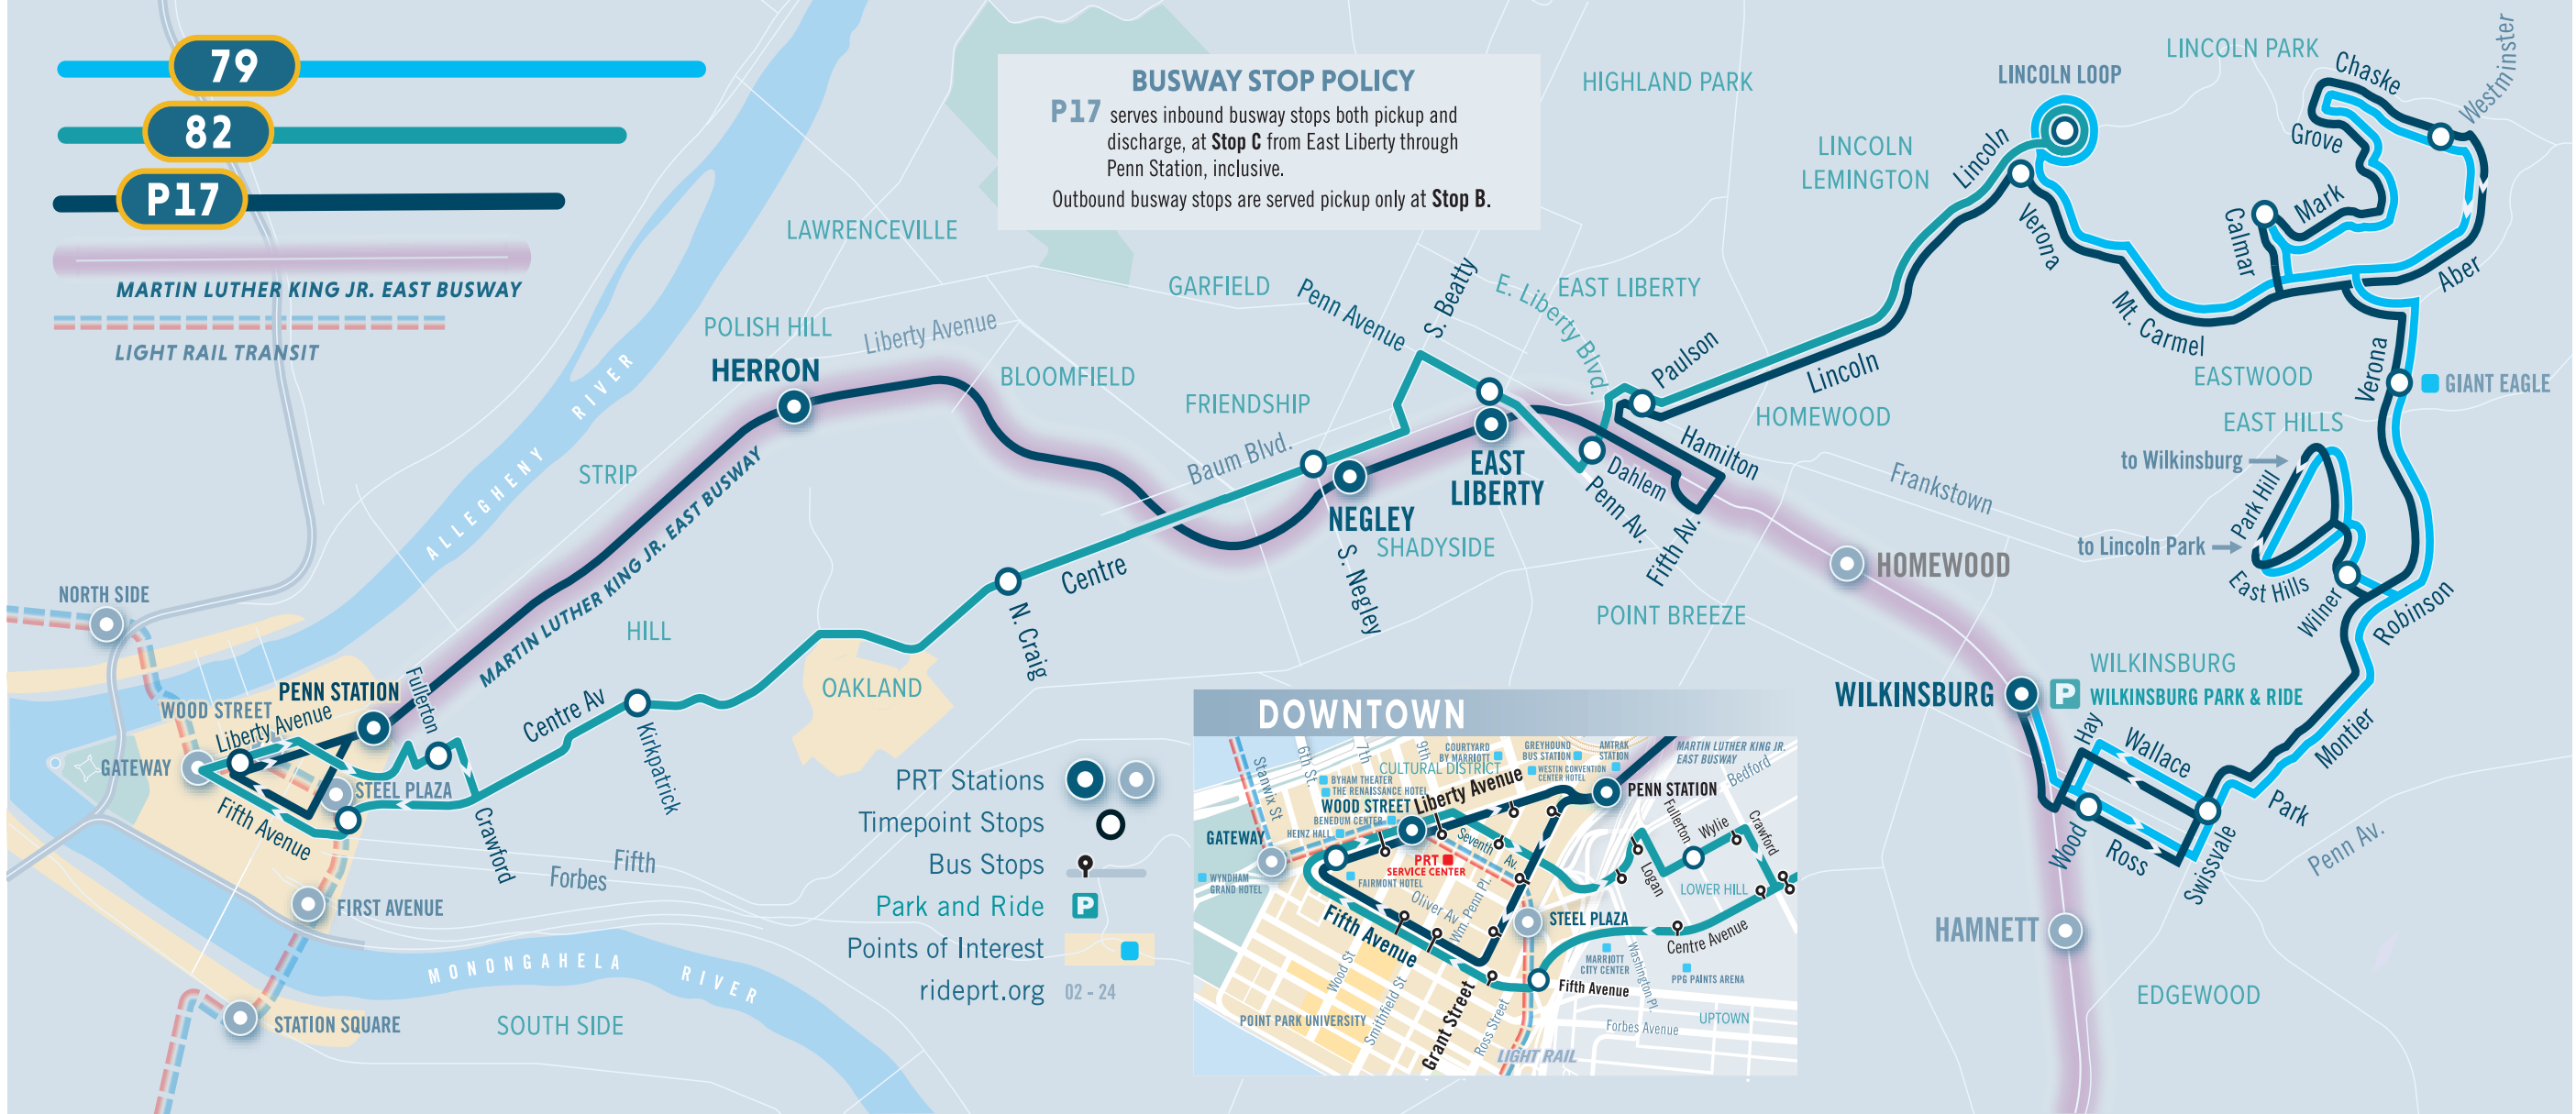

79 East Hills

82 Lincoln

P17 Lincoln Park Flyer

82 LINCOLN

MONDAY THROUGH FRIDAY SERVICE