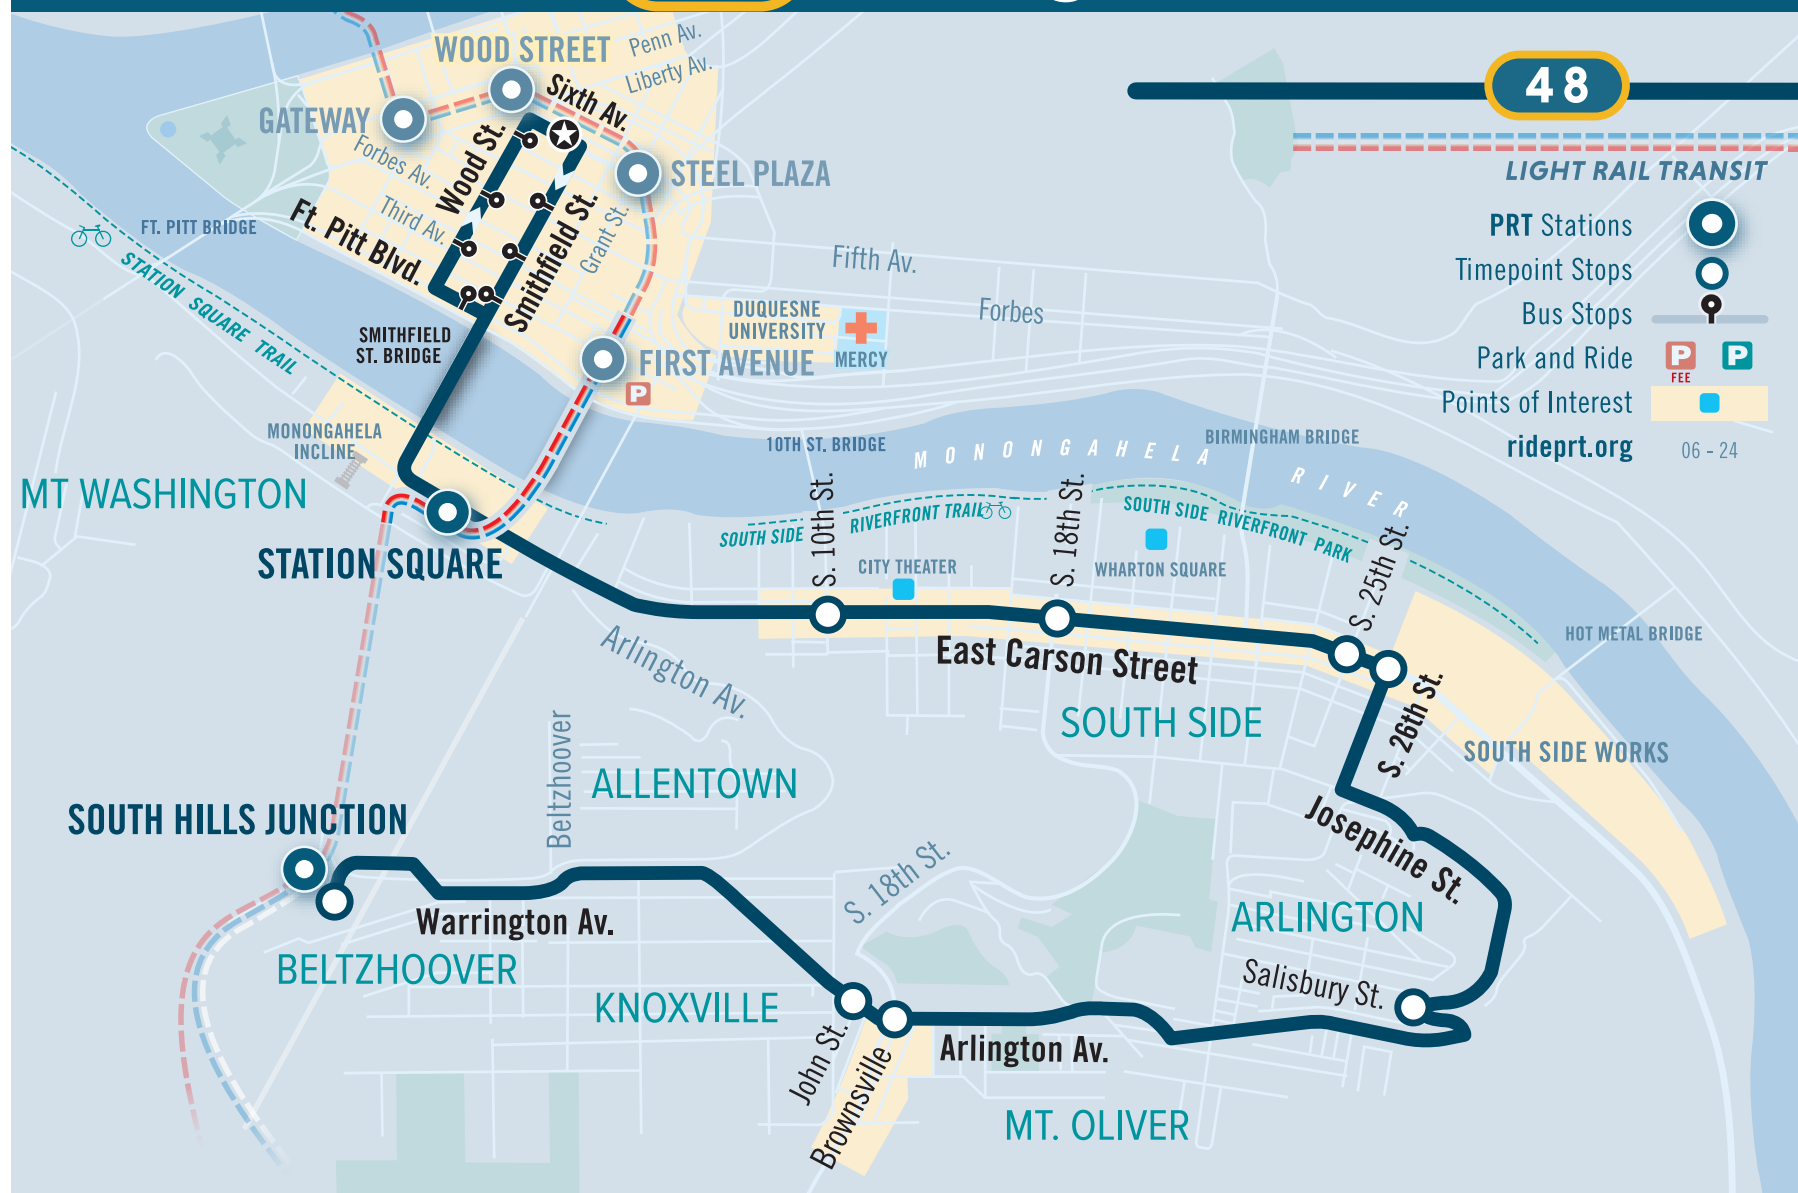

AIRPORT SERVICE

Get away with PRT. Service to and from Pittsburgh International Airport is fast, frequent, and convenient. The 28X Airport Flyer serves Oakland, Downtown Pittsburgh, and most West Busway stops.

Visit rideprt.org, call 412.442.2000, or pick up a schedule for more information.

48 ARLINGTON

MONDAY THROUGH FRIDAY SERVICE

To Downtown Pittsburgh							
South Hills Junction at Bus Turnaround	Knoxville Arlington Ave past John St	South Side Slopes Josephine St opp. Salisbury St	South Side Works S 26th St at E Carson St	South Side E Carson St at S 18th St	South Side E Carson St at S 11th St	Downtown Wood St at Sixth Ave	
5:14	5:19	5:25	5:30	5:34	5:36	5:45	
5:44	5:49	5:55	6:00	6:04	6:06	6:15	
6:11	6:16	6:22	6:28	6:32	6:34	6:45	
6:40	6:46	6:52	6:58	7:02	7:04	7:15	
7:09	7:15	7:21	7:27	7:31	7:33	7:45	
7:39	7:45	7:51	7:57	8:01	8:03	8:15	
8:09	8:15	8:21	8:27	8:31	8:33	8:45	
8:39	8:45	8:51	8:57	9:01	9:03	9:15	
9:09	9:15	9:21	9:27	9:31	9:33	9:45	
9:39	9:45	9:51	9:57	10:01	10:03	10:15	
10:08	10:14	10:20	10:26	10:30	10:33	10:45	
10:38	10:44	10:50	10:56	11:00	11:03	11:15	
11:08	11:14	11:20	11:26	11:30	11:33	11:45	
11:38	11:44	11:50	11:56	12:00	12:03	12:15	
12:08	12:14	12:20	12:26	12:30	12:33	12:45	
12:38	12:44	12:50	12:56	1:00	1:03	1:15	
1:08	1:14	1:20	1:26	1:30	1:33	1:45	
1:36	1:42	1:48	1:55	1:59	2:02	2:15	
2:05	2:11	2:17	2:24	2:28	2:31	2:45	
2:35							

48 Arlington

BUS STOPS

Route 44 Inbound Downtown Stops

Fort Pitt Blvd	past Smithfield Street
Wood Street	past Third Avenue btw Forbes & Fifth Avenues
Liberty Avenue	at Sixth Avenue
East Busway	Penn Station Stop A

Route 44 Outbound Downtown Stops

East Busway	Penn Station Stop C
Liberty Avenue	at 10th Street
Smithfield Street	at Sixth Avenue at Fifth Avenue at Forbes Avenue at Third Avenue at Fort Pitt Boulevard

Route 48 Downtown Stops