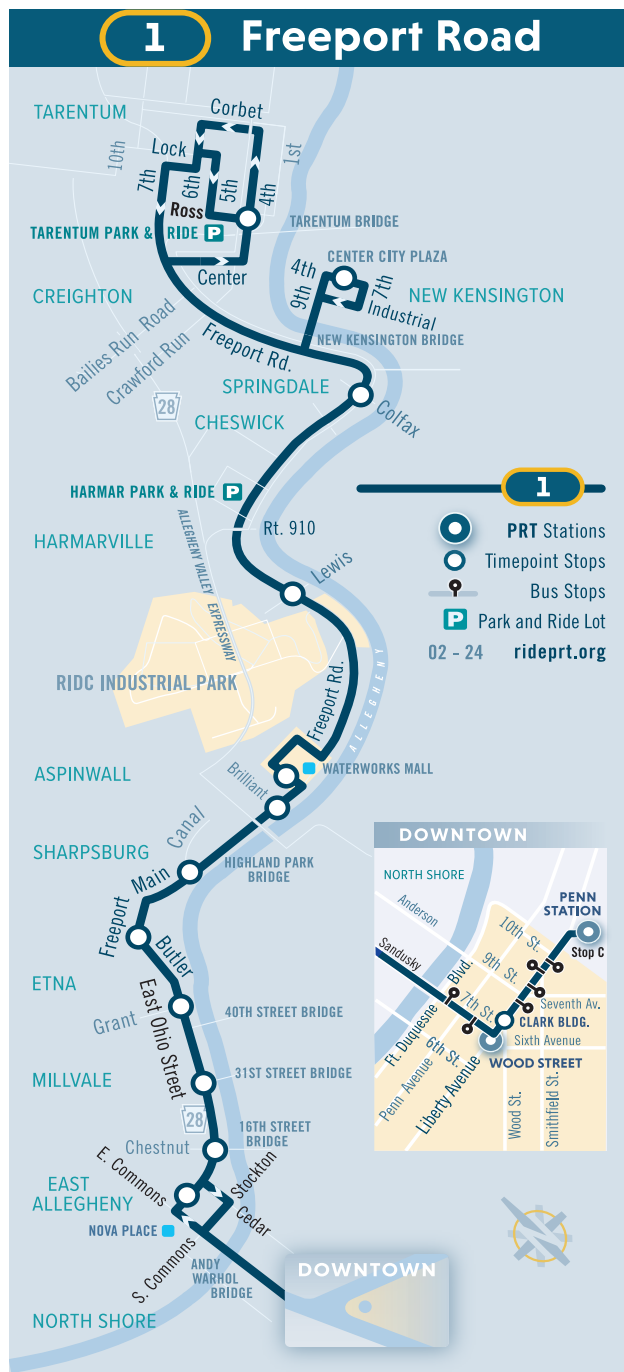

RESPECT YOUR BUS STOP

While waiting for your bus, please:

- Don't litter
- Don't wait on private property, like porches, doorways or stairs
- Don't block access to nearby businesses
- Don't block the sidewalk - allow a path for others to pass
- Don't engage in loud or rowdy behavior

Inconsiderate behavior can result in the loss of your bus stop!

Pittsburgh Regional Transit appreciates your cooperation.