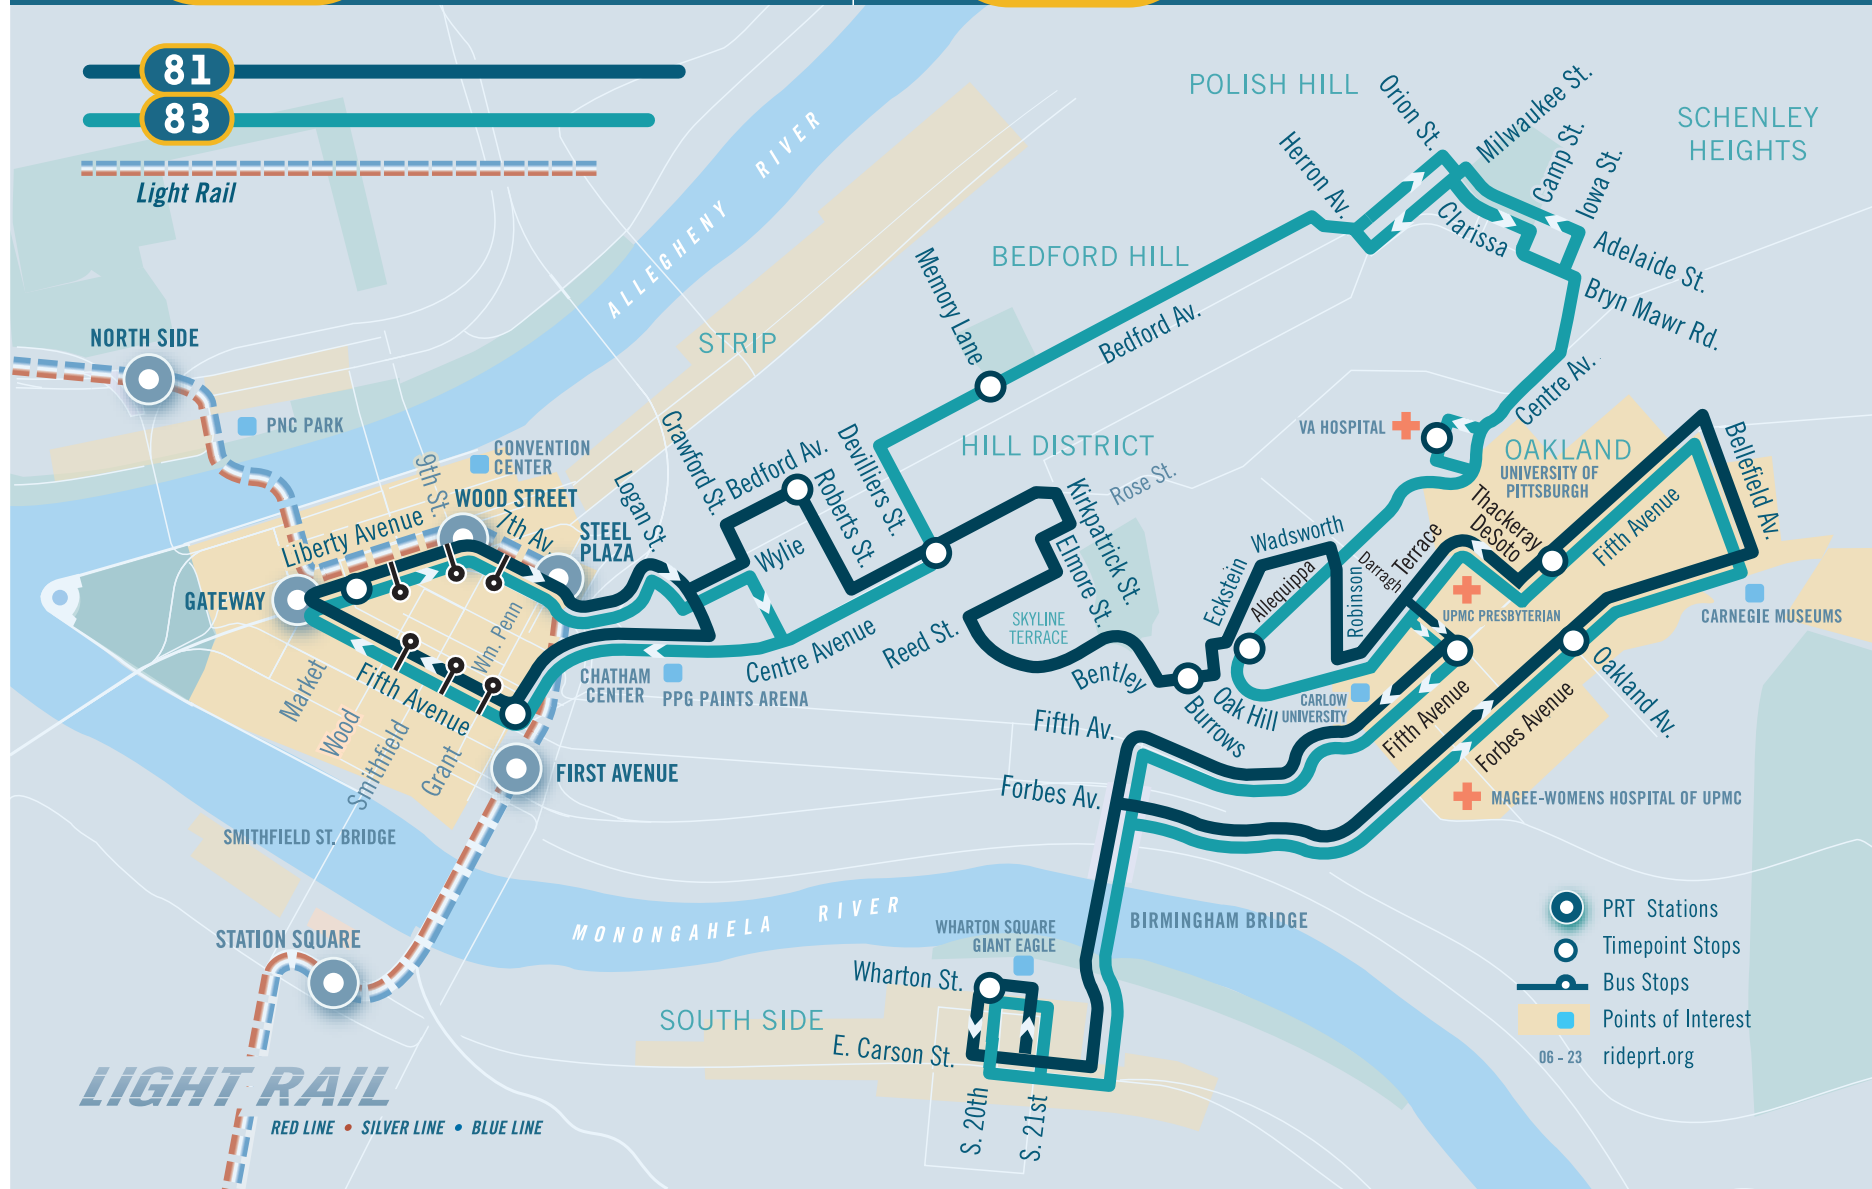

81

Oak Hill

83

Bedford Hill

ANNOUNCEMENTS

October 20, 2024 Service Changes:

Routes 81 & 83: Trip times have changed. See schedule for details.

SERVICE NOTES

Route 81 & 83 Sunday service operates on New Years Day, Memorial Day, Independence Day, Labor Day, Thanksgiving and Christmas.

BUS STOPS

Routes 81 & 83 Downtown Stops

Sixth Avenue	at Fifth Avenue
Fifth Avenue	near Grant Street at Smithfield Street near Wood Street
Liberty Avenue	at Market Street at Sixth Avenue opp. 9th Street
Seventh Avenue	at William Penn Place

AIRPORT SERVICE

Get away with PRT. Service to and from Pittsburgh International Airport is fast, frequent, and convenient. The 28X Airport Flyer serves Oakland, Downtown Pittsburgh, and most West Busway stops.

Visit rideprt.org, call 412.442.2000, or pick up a schedule for more information.

Pittsburgh Regional Transit (PRT) hereby gives public notice of its policy to assure full compliance with Title VI of the Civil Rights Act of 1964. PRT is committed to ensuring that no person is excluded from participation in, or denied the benefits of its services on the basis of race, color or national origin as protected by Title VI of the Civil Rights Act of 1964, as amended.

No person or group of persons shall be discriminated against with regard to the routing, scheduling or quality of transportation service furnished by PRT on the basis of race, color or national origin. Frequency of service, age and quality of vehicles assigned to routes, quality of stations serving different routes and location of routes may not be determined on the basis of race, color or national origin.

Any person who believes that they have, individually, or as a member of any specific class of persons, been subjected to discrimination on the basis of race, color or national origin may file a complaint with PRT. A complaint must be filed within 180 days after the date of the alleged discrimination.

Any person who requires additional information concerning this notice or believes that they have been subjected to discrimination and would like to file a complaint should provide written notice to the PRT Customer Service Department at either the address or website listed below:

Customer Service Department
Pittsburgh Regional Transit
345 Sixth Avenue, 3rd Floor
Pittsburgh, PA 15222-2527

FARE INFORMATION

Your fare will get you farther. Instead of $2.75 per trip with a ConnectCard, transfers have been eliminated and your fare will include **FREE** transfers for up to three hours.

Single trip cash fare	$2.75
NEW: 3-Hour Pass	$2.75
1-Day Pass	$7.00
7-Day Pass	$25.00
7-Day Reduced Fare Pass	$12.50
31-Day Pass	$97.50
31-Day Reduced Fare Pass	$48.75
1-Year Pass	$1,072.50

All passes – with the exception of the 3-hour pass and 1-day pass – will remain active from first use until the end of the service day they are set to expire.

LIGHT RAIL FREE FARE ZONE

Ride for **FREE** anytime from First Avenue Station to Allegheny Station.

SPECIAL FARES