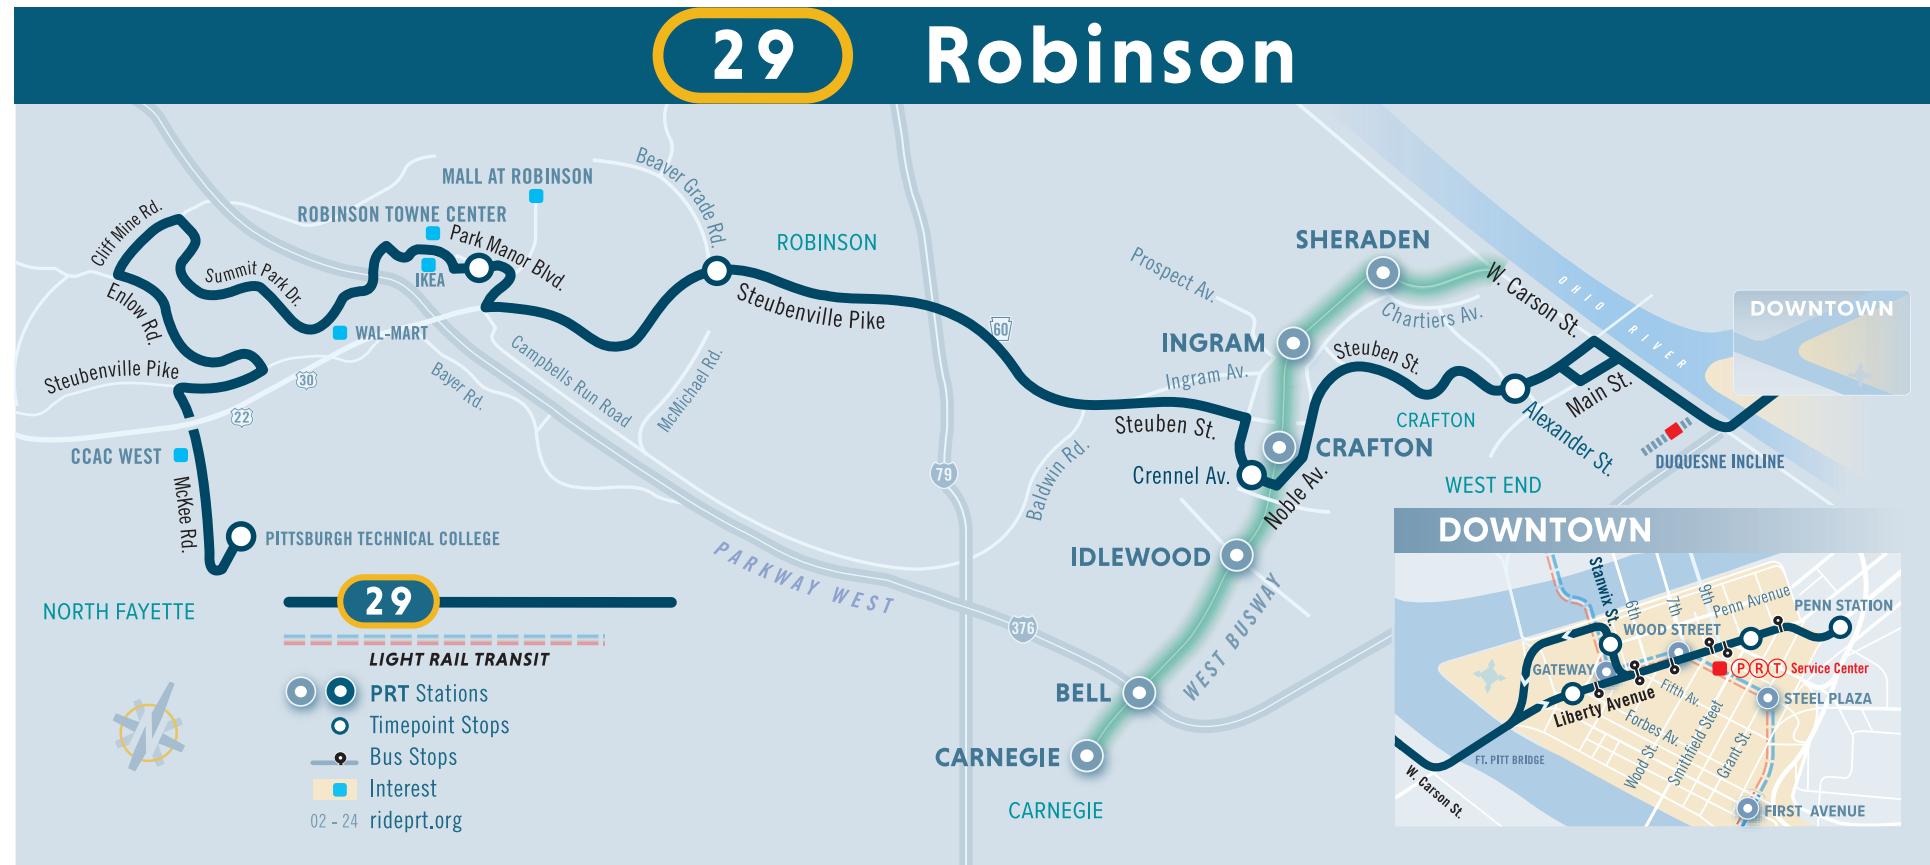

To Crafton - Ingram Shopping Center						
Downtown Penn Station Stop C	Downtown Stanwix St past Penn Ave	West End Steuben St opp. Sanctus St	Crafton White Ave at Stotz Ave	Robinson Steubenville Pike at Beaver Grade Rd	Robinson Town Center Park Manor Blvd opp IKEA	North Fayette Pittsburgh Technical College
10:01	10:07	10:13	10:21	10:31	10:38	10:58
11:11	11:17	11:23	11:31	11:41	11:48	12:08
12:21	12:27	12:33	12:41	12:51	12:58	1:18
1:31	1:37	1:43	1:51	2:02	2:09	2:29
2:41	2:48	2:54	3:02	3:13	3:20	3:40
3:51	3:58	4:04	4:12	4:23	4:30	4:50
5:01	5:08	5:14	5:22	5:33	5:40	6:00
6:11	6:18	6:24	6:32	6:43	6:50	7:10

BUS STOPS

Route 29 Downtown Stops

Liberty Ave	at Gateway #4 at Market St at Sixth Ave opp 9th St at Smithfield St at William Penn Pl
East Busway	at Penn Station Stop A at Penn Station Stop C
Liberty Ave	at 10th St at Tito Way at Fifth Ave
Stanwix St	past Penn Ave

Do you have the drive?

No CDL Required to Apply
rideprt.org/hiringoperators

WE'RE HIRING

Pittsburgh Regional Transit is looking for some new faces. We offer great pay and benefits, and a direct route to a great future.

Go to ridePRT.org/careers

PRT is an Equal Opportunity Employer.

FARE INFORMATION

Your fare will get you farther. Instead of $2.75 per trip with a ConnectCard, transfers have been eliminated and your fare will include **FREE** transfers for up to three hours.

Single trip cash fare _____ **$2.75**
NEW: 3-Hour Pass _____ **$2.75**
1-Day Pass _____ **$7.00**
7-Day Pass _____ **$25.00**
7-Day Reduced Fare Pass _____ **$12.50**
31-Day Pass _____ **$97.50**
31-Day Reduced Fare Pass _____ **$48.75**
1-Year Pass _____ **$1,072.50**

All passes – with the exception of the 3-hour pass and 1-day pass – will remain active from first use until the end of the service day they are set to expire.

LIGHT RAIL FREE FARE ZONE
Ride for **FREE** anytime from First Avenue Station to Allegheny Station.

SPECIAL FARES
Children ages 6-11 pay half the full ConnectCard fare with a Kid's ConnectCard. Cash half fare is **$1.35**.
Children 5 and under ride **FREE** when accompanied by a fare-paying adult.
Individuals with disabilities pay half the full ConnectCard fare with a Pittsburgh Regional Transit Reduced Fare ConnectCard. Cash half fare is **$1.35**.
Seniors ride **FREE** with a Pittsburgh Regional Transit Senior Citizen ConnectCard or when displaying a state-issued senior citizen transit pass.

For Reduced Fare, Senior ConnectCard or Kid's ConnectCard eligibility, please visit: www.ridePRT.org/discounts or call Pittsburgh Regional Transit **Customer Service** at **412.442.2000**.

Translation?

¿Traducción? 需要翻譯?
ترجمة Traduzione? अनुवाद

La información del Servicio de Atención al Cliente está ahora disponible en español 24 horas al día, 7 días a la semana. Llame al **412-442-2000**.

Customer Service **412.442.2000**

CONNECT WITH US!

We're here to help make your trip easier. PRT customer service representatives are available from 6 a.m. to 7 p.m. on weekdays and from 8 a.m. to 4:30 p.m. on weekends and holidays.

- 🌐
  ridePRT.org
- ☎️
  412.442.2000 or 412.231.7007 (TTY)
- 🐦
  @pghtransit @pghtransitcare @pghtransitalert
- 📷
  @pghtransit
- 📱
  Text PRT (space) and your stop number to 41411 for real-time bus information.
- 🚗
  ACCESS Paratransit: 412.562.5353 or 711 (TTY)

EFFECTIVE 6/16/24

26

27

29

26 Chartiers

Downtown • West End • Elliott • Sheraden
Sheraden Park • Ingram • Crafton

27 Fairywood

Downtown • West End • Elliott • Crafton
Heights • Chartiers City • Windgap
Fairywood • Ingram • Crafton

29 Robinson

Downtown • West End • Elliott • Crafton
Heights • Ingram • Crafton • Robinson
North Fayette • Pittsburgh Technical College

Pittsburgh Regional Transit
rideprt.org