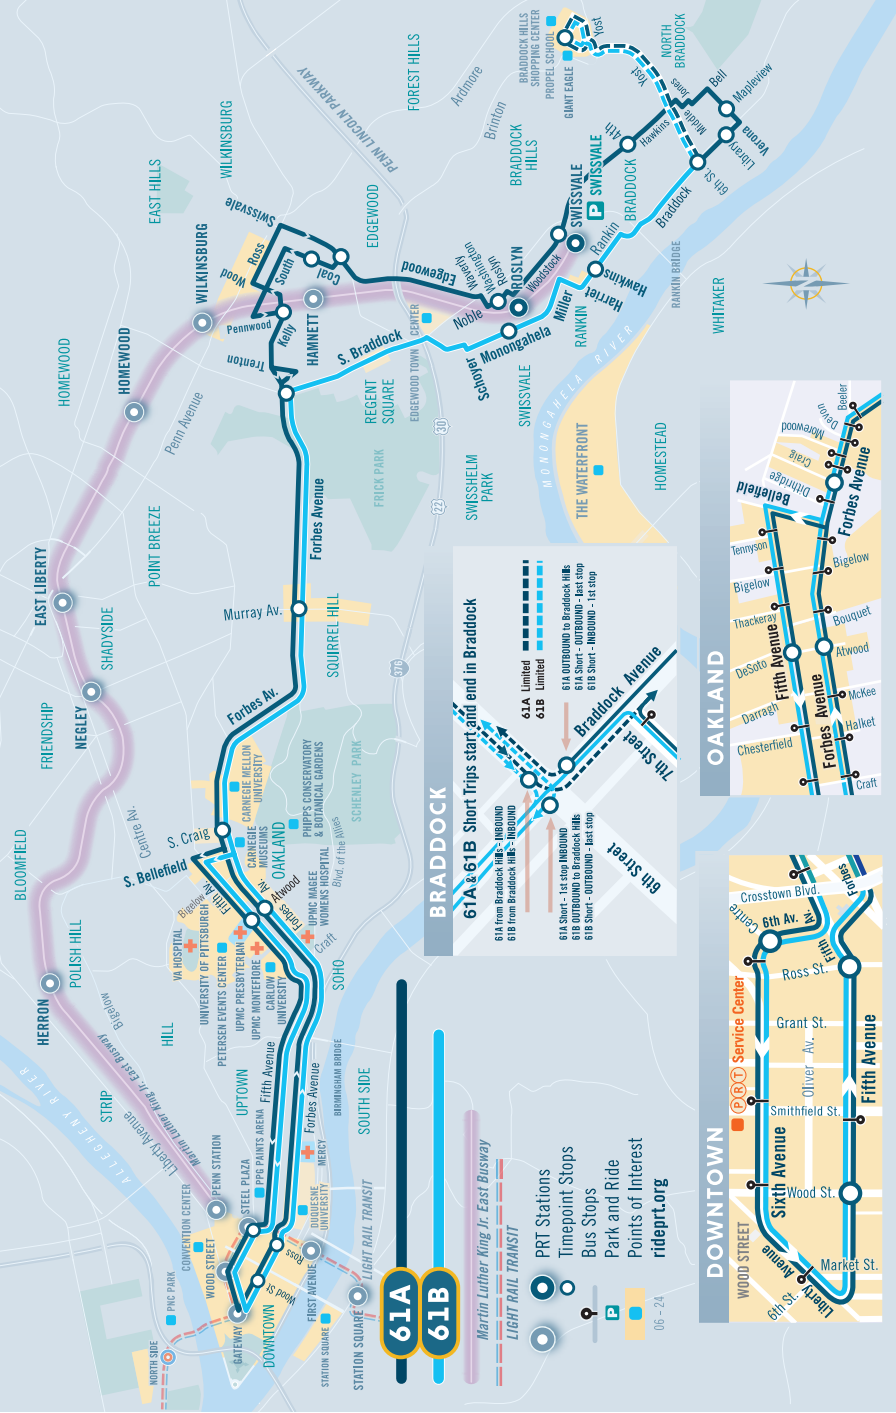

To Oakland - Squirrel Hill - North Braddock																
Downtown Fifth Ave	Oakland Forbes Ave	Oakland at Wood St	Carnegie Museum Forbes Ave	Squirrel Hill Forbes Ave	Regent Square Forbes Ave	Wilkinsburg Forbes Ave	Edgewood at Pennwood Ave	Swissvale at Coal St	Swissvale at Washington St	Swissvale at Washington St	North Braddock at 4th St	Braddock at Library St	Braddock at 6th St	Braddock Hills Shopping Center		
5:15	5:27	5:29	5:34	5:38	5:42	5:47	5:51	5:54	5:57	6:01	6:05	6:09	6:13	6:17	6:21	6:25
5:47	6:00	6:02	6:07	6:11	6:15	6:20	6:24	6:27	6:30	6:34	6:38	6:42	6:46	6:50	6:54	6:58
6:17	6:30	6:33	6:39	6:44	6:48	6:53	6:57	7:00	7:03	7:07	7:11	7:15	7:19	7:23	7:27	7:31
6:48	7:03	7:06	7:12	7:17	7:21	7:26	7:30	7:33	7:36	7:41	7:45	7:49	7:53	7:57	8:01	8:05
7:19	7:36	7:40	7:47	7:52	7:56	8:01	8:05	8:08	8:11	8:16	8:20	8:23	8:26	8:31	8:35	8:39
7:34	7:51	7:55	8:02	8:07	8:11	8:16	8:20	8:23	8:26	8:31	8:35	8:38	8:41	8:46	8:50	8:54
7:49	8:06	8:10	8:17	8:22	8:26	8:31	8:35	8:38	8:41	8:46	8:50	8:53	8:56	9:01	9:05	9:09
8:04	8:21	8:25	8:32	8:37	8:41	8:46	8:50	8:53	8:56	9:01	9:05	9:08	9:11	9:16	9:20	9:24
8:19	8:36	8:40	8:47	8:52	8:56	9:01	9:05	9:08	9:11	9:16	9:20	9:23	9:26	9:31	9:35	9:39
8:34	8:51	8:55	9:02													

61B BRADDOCK-SWISSVALE

MONDAY THROUGH FRIDAY SERVICE

Table with columns for destinations: To Downtown Pittsburgh, To Oakland - Squirrel Hill - Braddock. Rows list bus stops and arrival times.

61B BRADDOCK-SWISSVALE

SUNDAY AND HOLIDAY SERVICE

Table with columns for destinations: To Downtown Pittsburgh, To Oakland - Squirrel Hill - Braddock. Rows list bus stops and arrival times for Sunday and holidays.

BUS STOPS

Routes 61A-B-C Downtown Stops

SATURDAY SERVICE

Table with columns for destinations: To Downtown Pittsburgh, To Oakland - Squirrel Hill - Braddock. Rows list bus stops and arrival times for Saturday service.

WE'RE HIRING

Pittsburgh Regional Transit is looking for some new faces. We offer great pay and benefits, and a direct route to a great future.