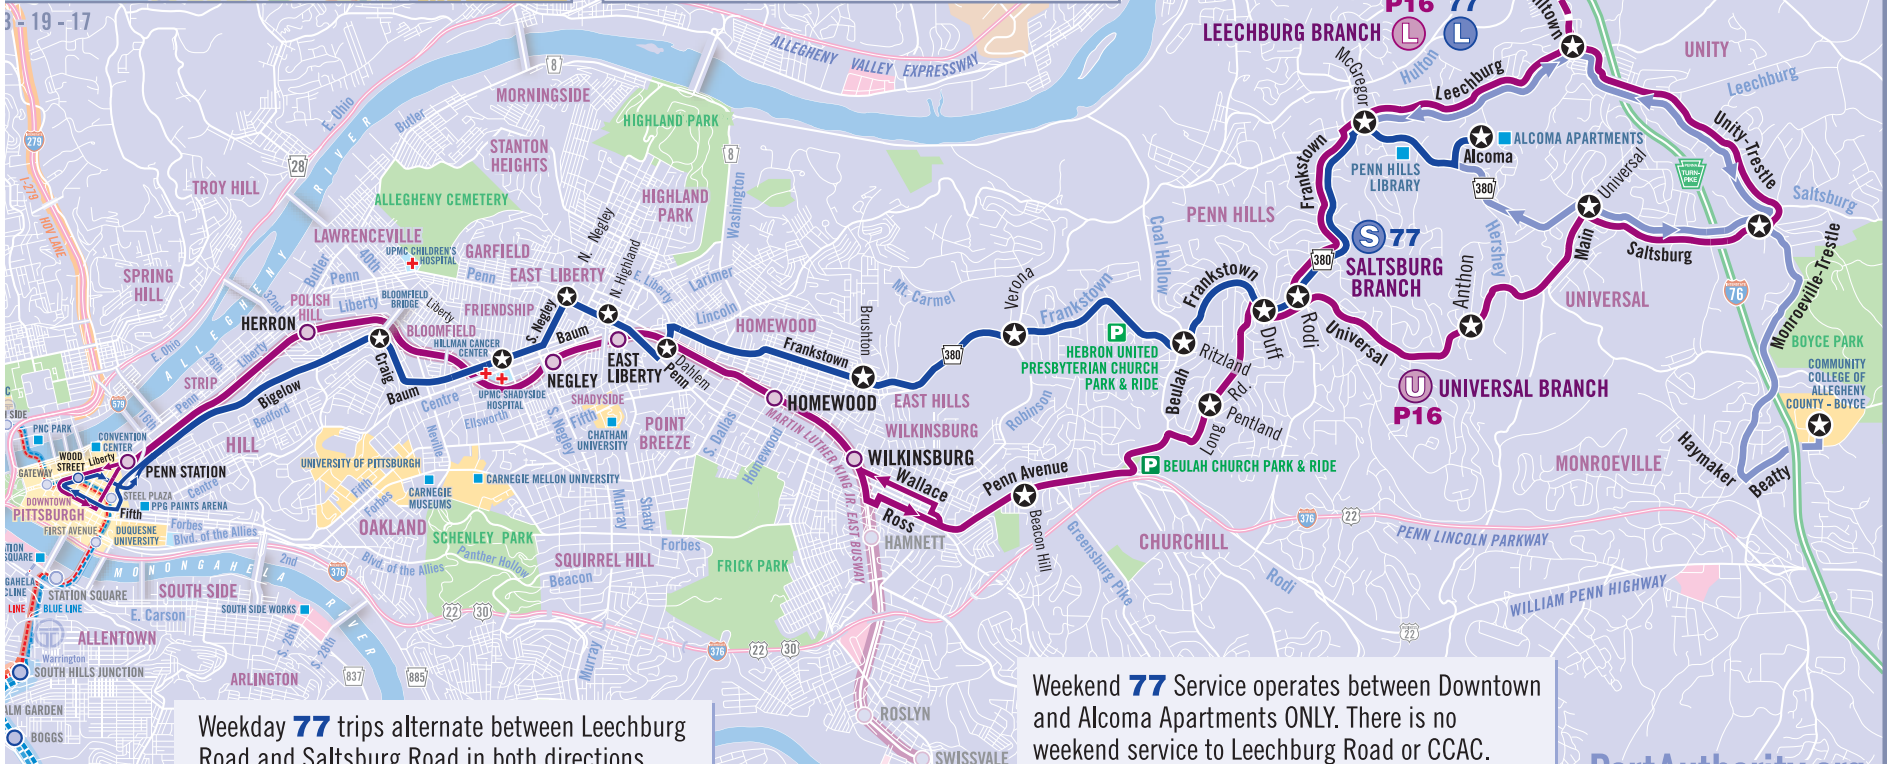

Weekday 77 trips alternate between Leechburg Road and Saltsburg Road in both directions.

Weekend 77 Service operates between Downtown and Alcoma Apartments ONLY. There is no weekend service to Leechburg Road or CCAC.

WE HAVE MOVED OUR SERVICE CENTER

Port Authority

Come visit our new space at 623 Smithfield Street

CUSTOMER SERVICE

412.442.2000

MONDAY THROUGH FRIDAY 6:00 AM - 7:00 PM

WEEKENDS AND HOLIDAYS 8:00 AM - 4:30 PM

SCHEDULE INFORMATION | SUGGESTIONS | COMPLIMENTS

LOST & FOUND | COMPLAINTS

TTY (HEARING AND SPEECH-IMPAIRED) 412.231.7007

ACCESS PARATRANSIT INFORMATION 412.562.5353

MONDAY THROUGH FRIDAY 8:00 AM - 5:00 PM

PARTS OF THIS SCHEDULE ARE AVAILABLE IN LARGE PRINT OR BRAILLE

Section 601 of Title VI of the Civil Rights Act of 1964 states the following: "No person in the United States shall, on the grounds of race, color, or national origin, be excluded from participation in, be denied the benefits of, or be subjected to discrimination under any program or activity receiving Federal financial assistance."

VISIT PORT AUTHORITY'S WEBSITE AT PortAuthority.org

EFFECTIVE 3/17/19

77/P16

77 Penn Hills

Downtown • Polish Hill • Baum Boulevard • East Liberty
Larimer • Homewood • Brushton • Eastwood • Penn Hills
North Bessemer • Universal • Plum • CCAC Boyce

P16 Penn Hills Flyer

Via East Busway Downtown • Wilkinsburg • Blackridge
Churchill Valley • Penn Hills • North Bessemer • Universal
Plum • Extension to: Hulton Arbors • Oakmont • Harmar

PortAuthority.org

twitter.com/pgtransit

412.442.2000